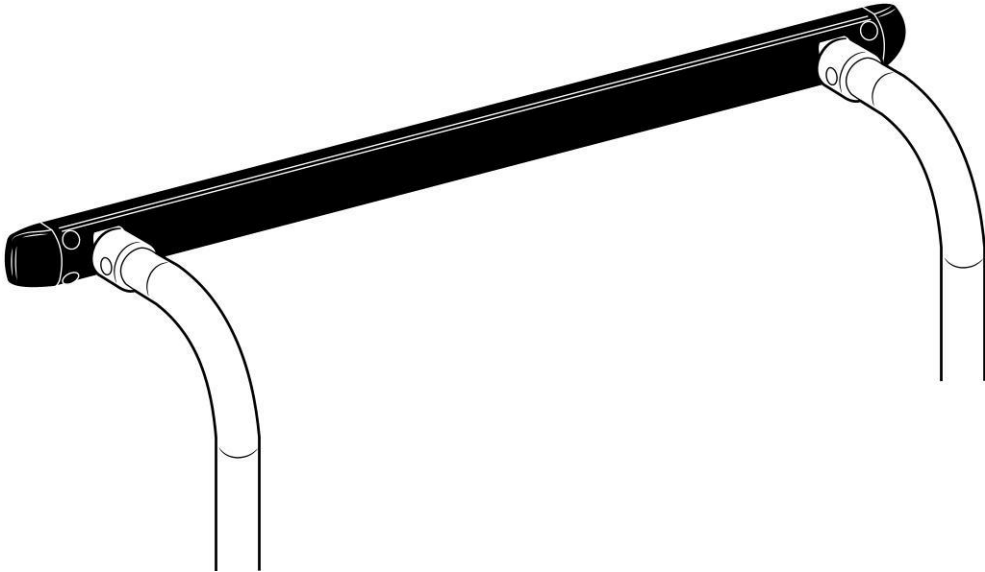

# Thule RV Bike Range - Top Mounting Profile

# Thule RV Bike Range – Top Mounting Profile

Prod.nr. 309828 / 307204  
EL913-04