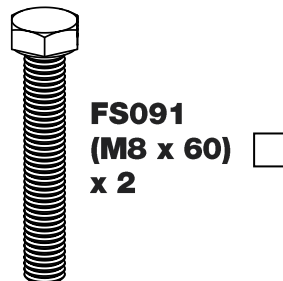

ID2PR/FL KammBar

Instructions

CITY CRASH (✓)

According to ISO/ PAS 11154:2006

KammBar Pro

KammBar Fleet

Fitting Kit

1.

2.

3.

SA397
PS175

SA398
PS175

SA397

SA398

4.

5.