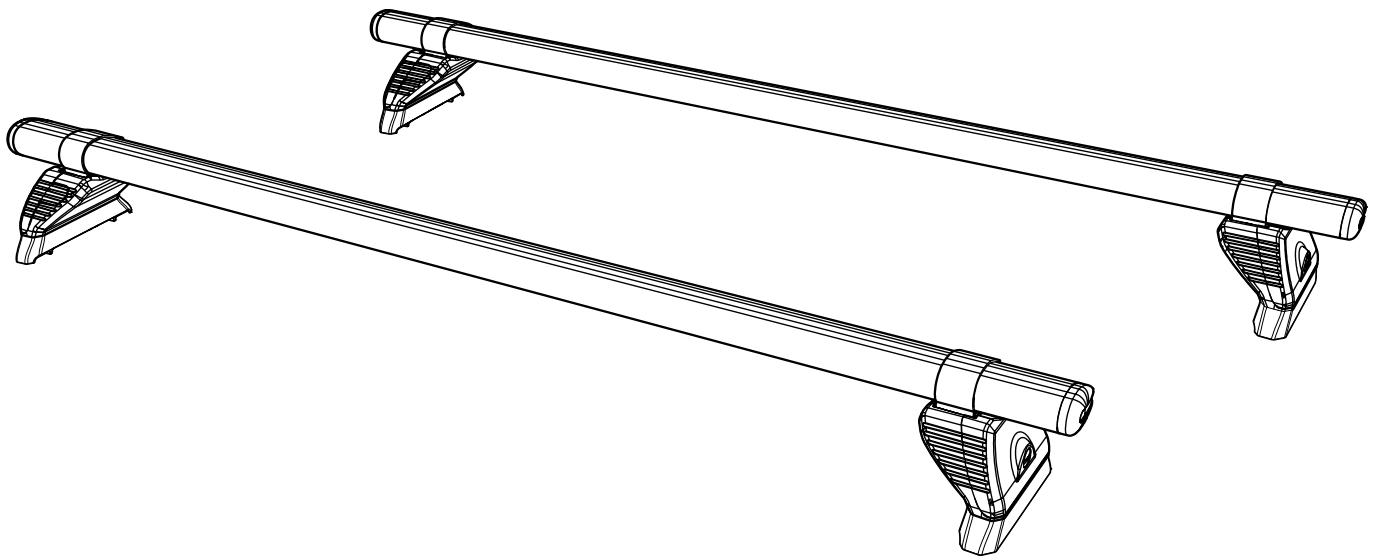

ID2PR/FL KammBar

Instructions

CITY CRASH (✓)

According to ISO/ PAS 11154:2006

KammBar Pro

KammBar Fleet

Fitting Kit

1.