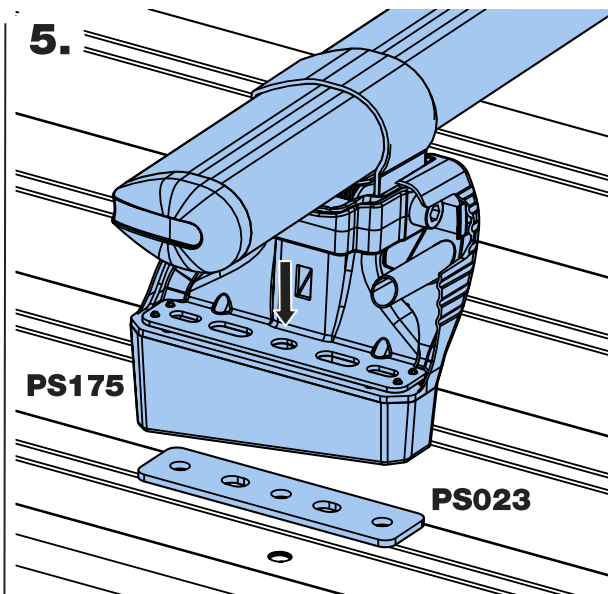

1.

2.

3.

SA397
PS175

SA398
PS175

SA397

SA398

4.

5.