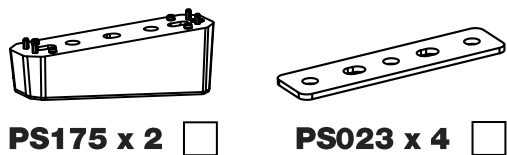

ID2PR/FL KammBar

Instructions

CITY CRASH (✓)

According to ISO/ PAS 11154:2006

KammBar Pro

KammBar Fleet

Fitting Kit

1.