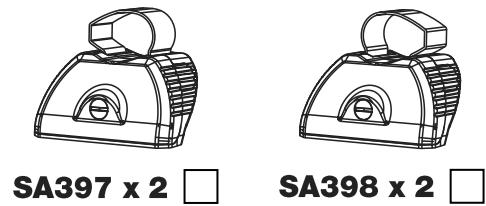

ID2PR/FL KammBar

Instructions

CITY CRASH (✓)

According to ISO/ PAS 11154:2006

KammBar Pro

KammBar Fleet

Fitting Kit

1.