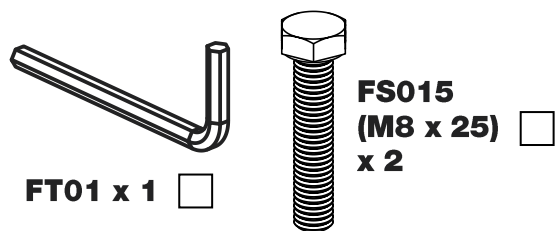

ID2PR/FL KammBar

Instructions

CITY CRASH (✓)

According to ISO/ PAS 11154:2006

KammBar Pro

KammBar Fleet

Fitting Kit

1.