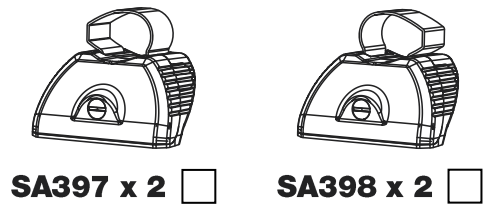

ID2PR/FL KammBar

Instructions

CITY CRASH (✓)

According to ISO/ PAS 11154:2006

KammBar Pro

KammBar Fleet

Fitting Kit

1.