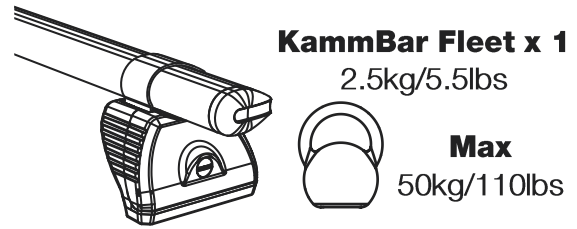

ID2PR/FL KammBar

Instructions

CITY CRASH (✓)

According to ISO/ PAS 11154:2006

KammBar Pro

KammBar Fleet

Fitting Kit

1.