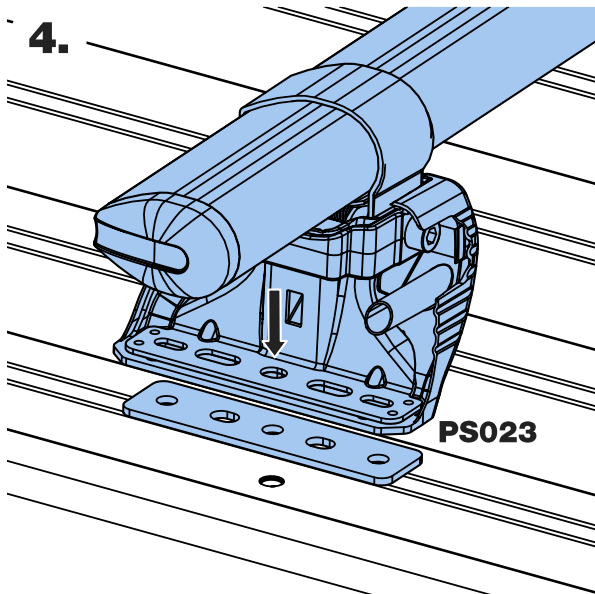

SA398
PS175

SA397

SA398

4.