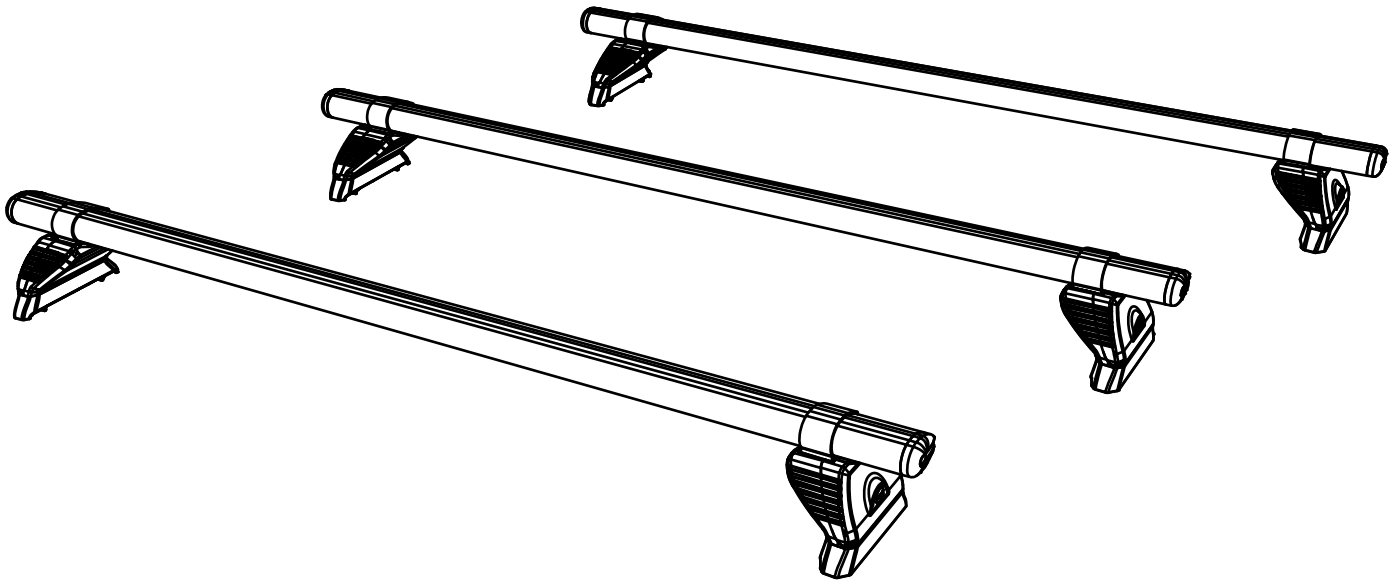

# TB3PR/FL KammBar Instructions

**CITY CRASH** (✓)

According to ISO/ PAS 11154:2006