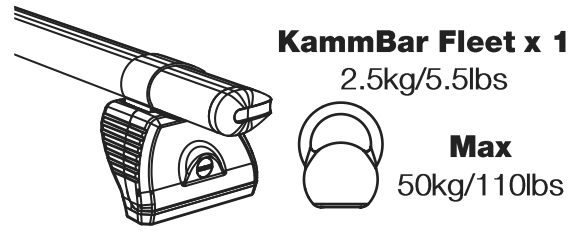

# TB3PR/FL KammBar Instructions

**CITY CRASH** (✓)

According to ISO/ PAS 11154:2006