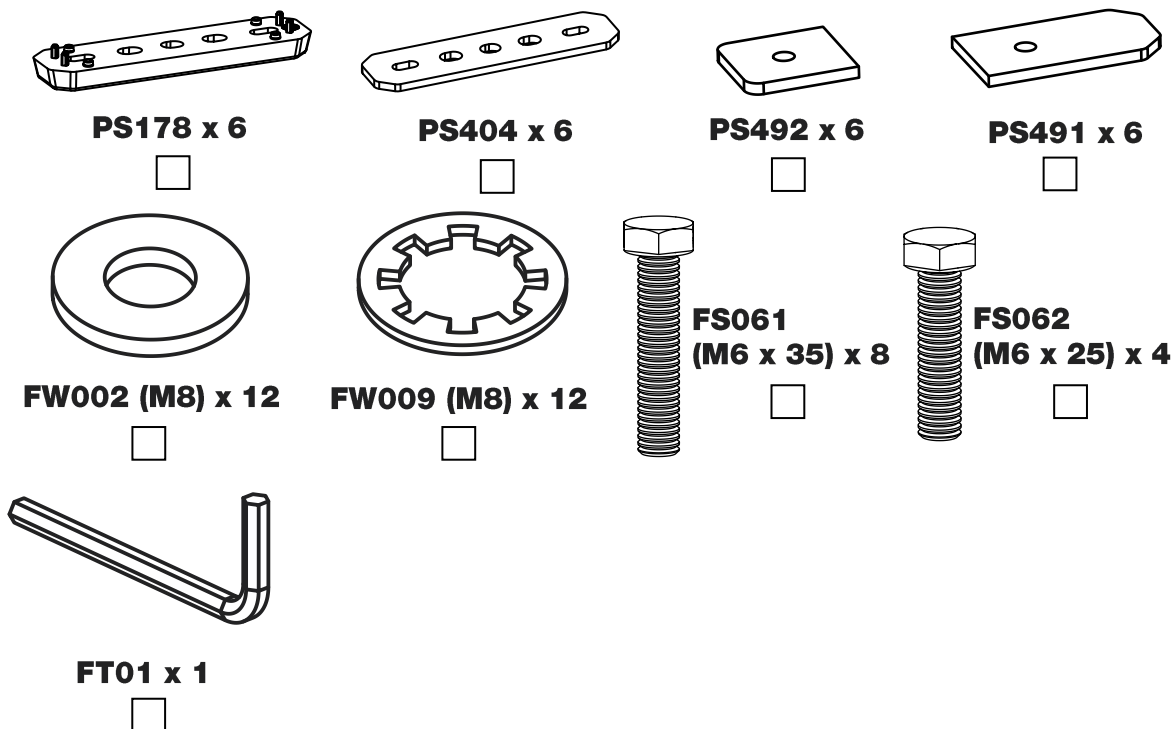

Fitting Kit