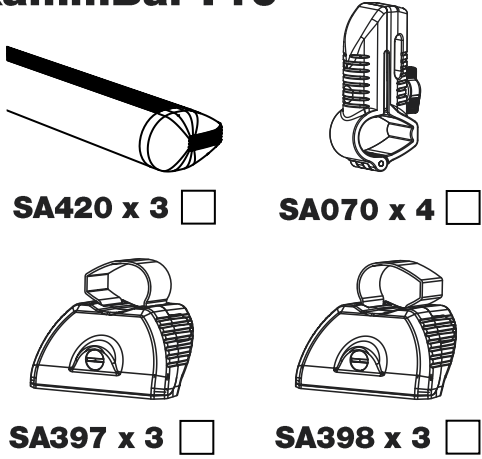

KammBar Pro