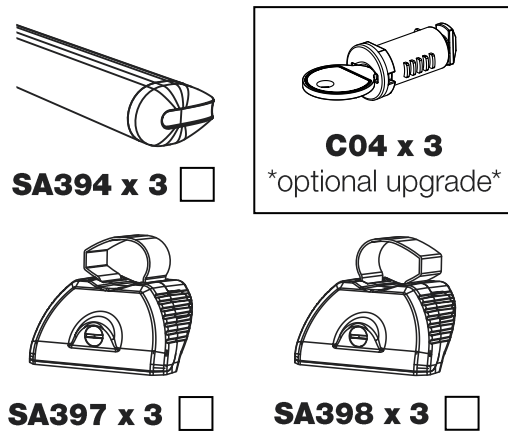

KammBar Fleet