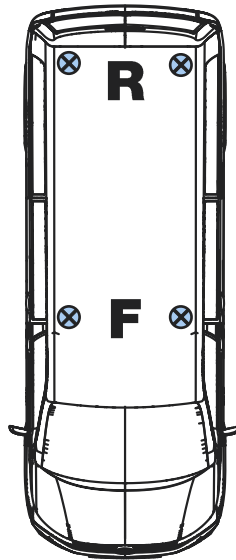

WD2PR/FL

KammBar

Instructions

CITY CRASH (✓)

According to ISO/ PAS 11154:2006

KammBar Pro

KammBar Fleet

Fitting Kit

1.

2.

3.

SA397
PS176

SA398
PS176

SA397
PS176

SA398
PS176

4.

5.

FB007

M6 x 45mm

FW008

FW001

M6 x 40mm

FS042

FW008