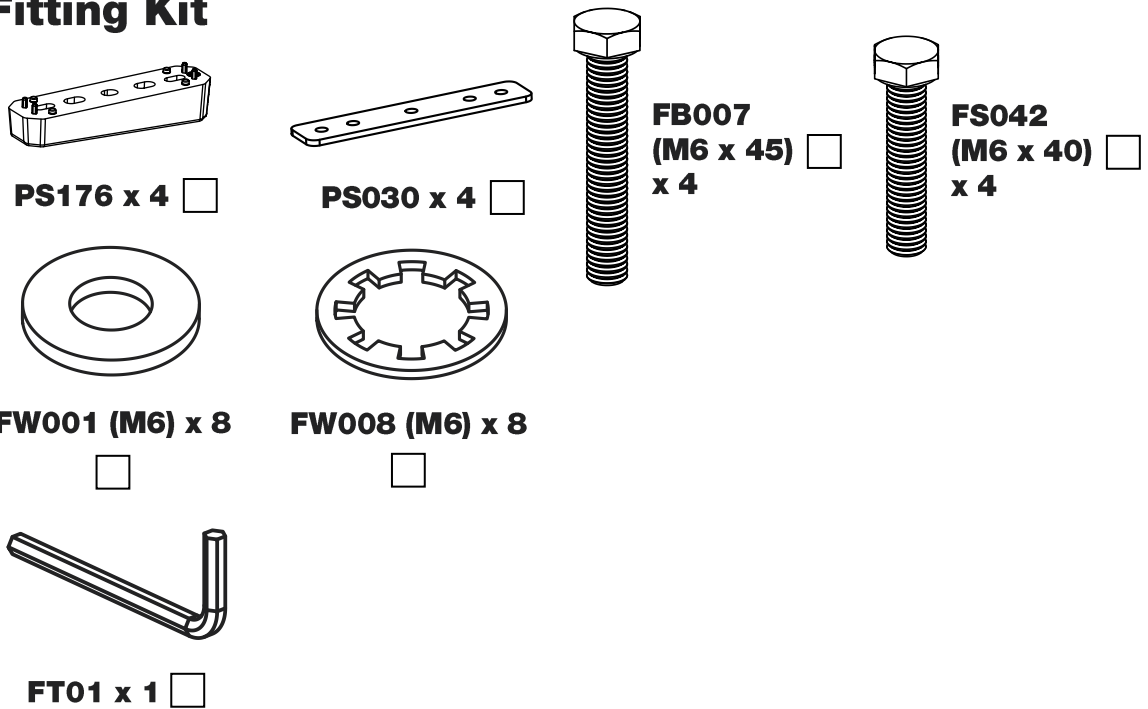

WD2PR/FL

KammBar

Instructions

CITY CRASH (✓)

According to ISO/ PAS 11154:2006

KammBar Pro

KammBar Fleet

Fitting Kit

5.

FB007

M6 x 45mm

FW008

FW001

M6 x 40mm

FS042

FW008