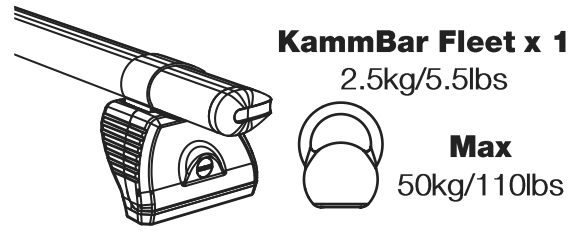

WD2PR/FL

KammBar

Instructions

CITY CRASH (✓)

According to ISO/ PAS 11154:2006

KammBar Pro

KammBar Fleet

Fitting Kit