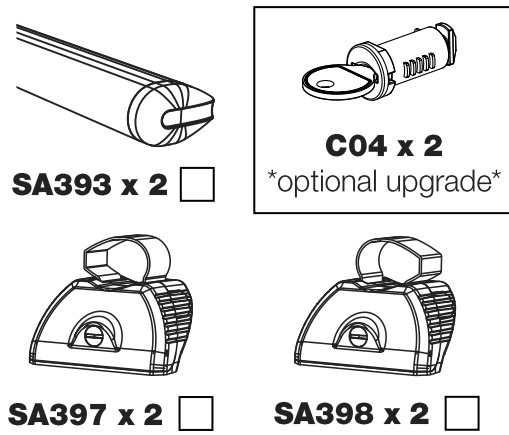

WD2PR/FL

KammBar

Instructions

CITY CRASH (✓)

According to ISO/ PAS 11154:2006

KammBar Pro

KammBar Fleet

Fitting Kit