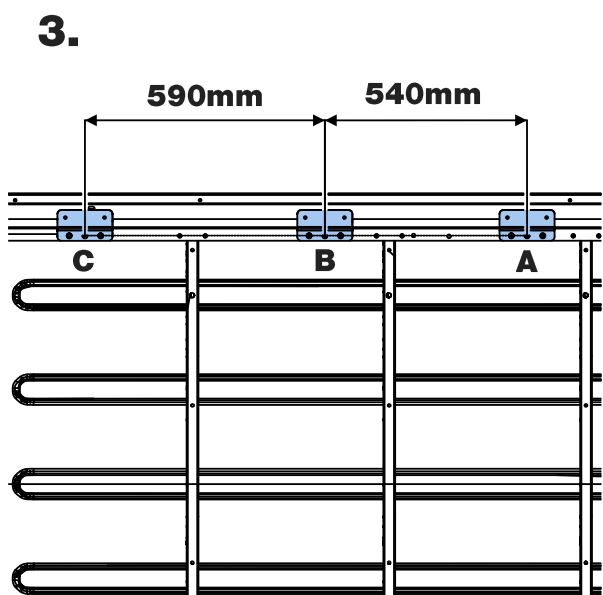

XD3PR/FL

KammBar

Instructions

CITY CRASH (✓)

According to ISO/ PAS 11154:2006

KammBar Pro

KammBar Fleet

Fitting Kit