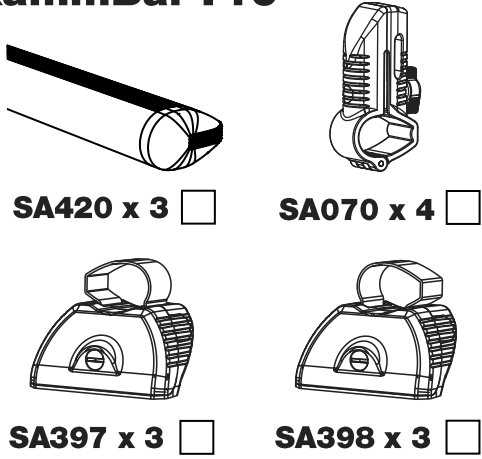

XD3PR/FL

KammBar

Instructions

CITY CRASH (✓)

According to ISO/ PAS 11154:2006

KammBar Pro

KammBar Fleet

Fitting Kit