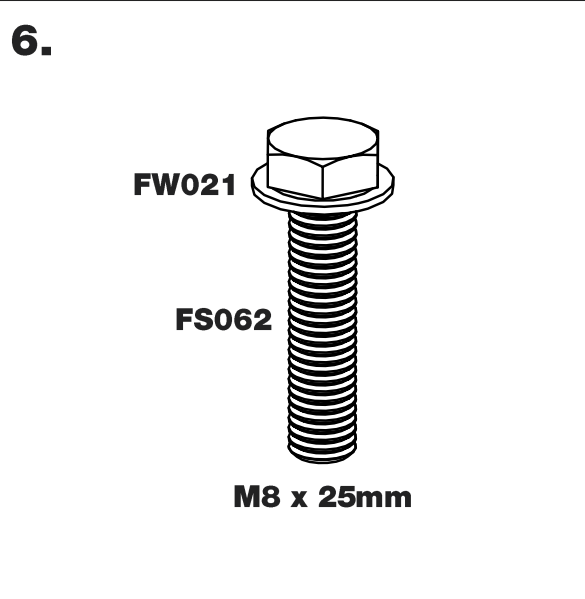

XD3PR/FL

KammBar

Instructions

CITY CRASH (✓)

According to ISO/ PAS 11154:2006

KammBar Pro

KammBar Fleet

Fitting Kit