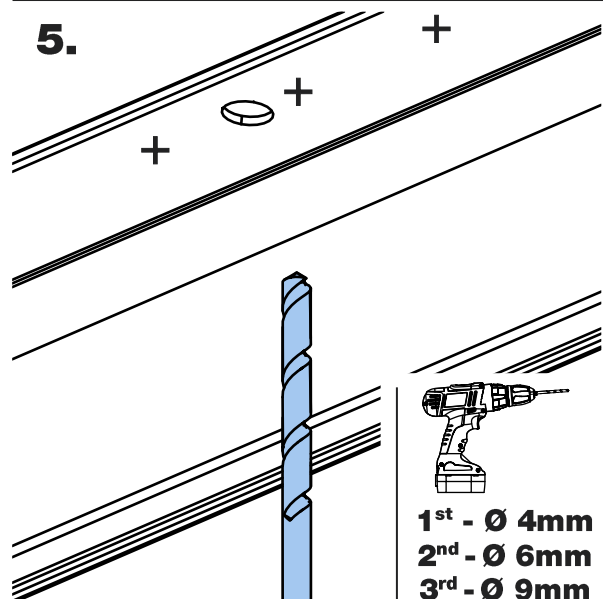

XD3PR/FL

KammBar

Instructions

CITY CRASH (✓)

According to ISO/ PAS 11154:2006

KammBar Pro

KammBar Fleet

Fitting Kit