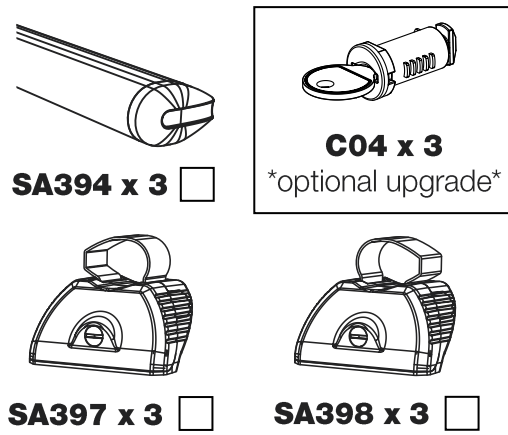

XD3PR/FL

KammBar

Instructions

CITY CRASH (✓)

According to ISO/ PAS 11154:2006

KammBar Pro

KammBar Fleet

Fitting Kit