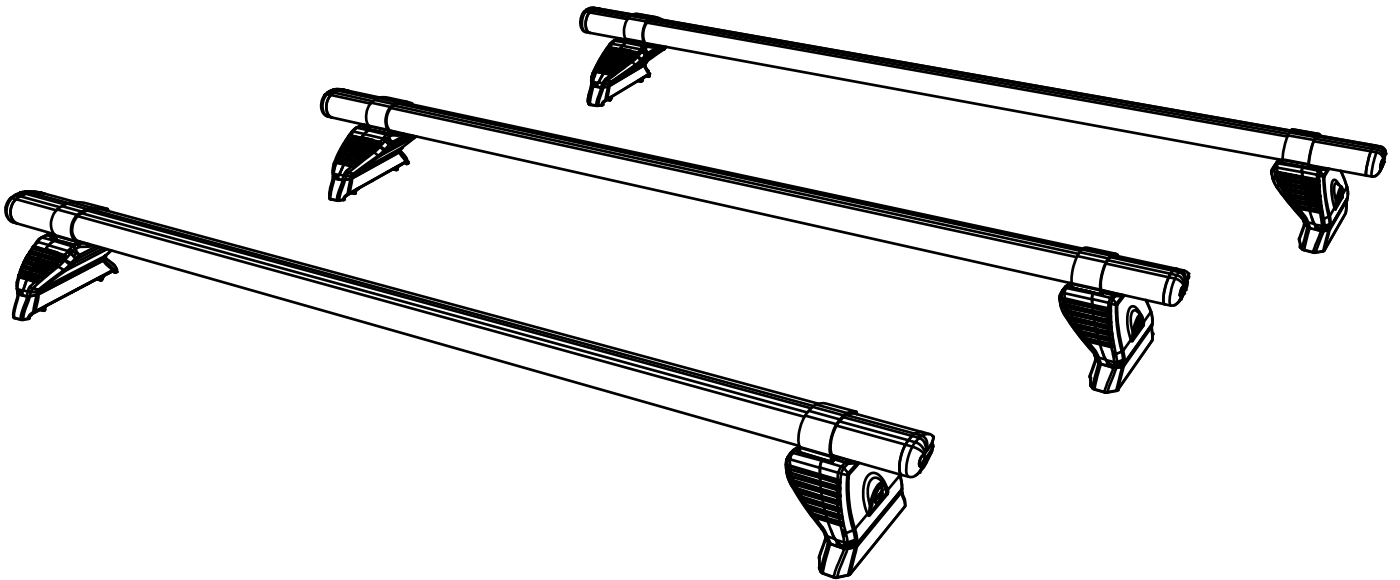

XD3PR/FL

KammBar

Instructions

CITY CRASH (✓)

According to ISO/ PAS 11154:2006

KammBar Pro

KammBar Fleet

Fitting Kit