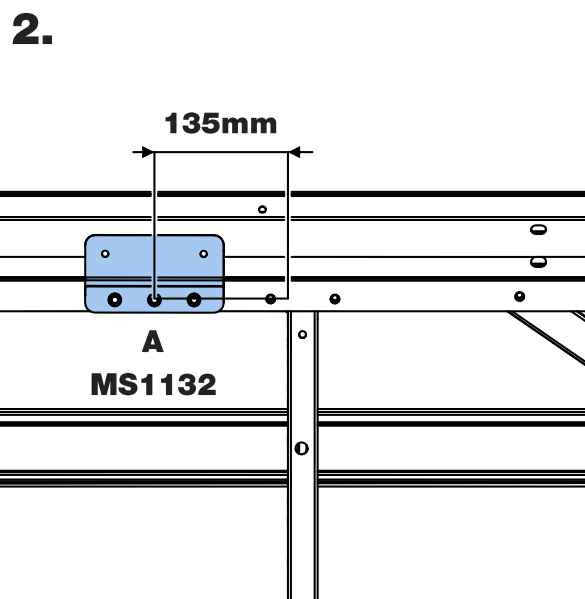

XD3PR/FL

KammBar

Instructions

CITY CRASH (✓)

According to ISO/ PAS 11154:2006

KammBar Pro

KammBar Fleet

Fitting Kit