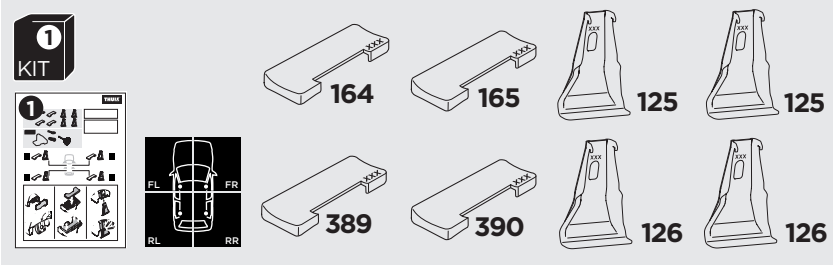

1

Kit 145036

RENAULT Kadjar, 5-dr SUV, 15-

ISO 11154-E

THULE WingBar Evo	THULE WingBar Edge	THULE WingBar	THULE SquareBar	Evo X (scale)	Edge X (scale)
RENAULT Kadjar, 5-dr SUV, 15-				46,5	D

THULE ProBar	THULE SlideBar	X (mm/inch)		
RENAULT Kadjar, 5-dr SUV, 15-		1116 mm / 43 7/8"		

THULE WingBar Evo	THULE WingBar Edge	THULE WingBar	THULE SquareBar	Evo Y (scale)	Edge Y (scale)
RENAULT Kadjar, 5-dr SUV, 15-				38,5	B

THULE ProBar	THULE SlideBar	Y (mm/inch)		
RENAULT Kadjar, 5-dr SUV, 15-		1036 mm / 40 3/4"		

	W (mm/inch)	Z (mm/inch)
RENAULT Kadjar, 5-dr SUV, 15-	780 mm / 30 3/4"	140 mm / 5 1/2"