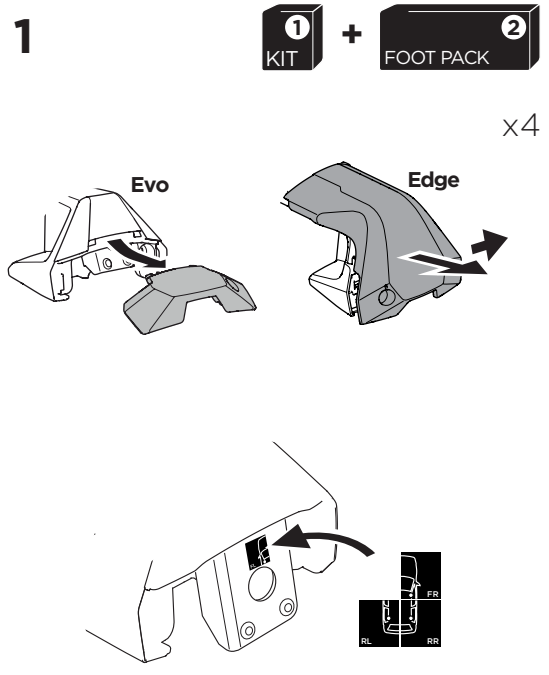

1

Kit 145036

RENAULT Kadjar, 5-dr SUV, 15-

ISO 11154-E

THULE WingBar Evo	THULE WingBar Edge	THULE WingBar	THULE SquareBar	Evo X (scale)	Edge X (scale)
RENAULT Kadjar, 5-dr SUV, 15-				46,5	D

THULE ProBar	THULE SlideBar	X (mm/inch)		
RENAULT Kadjar, 5-dr SUV, 15-		1116 mm / 43 7/8"		

THULE WingBar Evo	THULE WingBar Edge	THULE WingBar	THULE SquareBar	Evo Y (scale)	Edge Y (scale)
RENAULT Kadjar, 5-dr SUV, 15-				38,5	B

THULE ProBar	THULE SlideBar	Y (mm/inch)		
RENAULT Kadjar, 5-dr SUV, 15-		1036 mm / 40 3/4"		

	W (mm/inch)	Z (mm/inch)
RENAULT Kadjar, 5-dr SUV, 15-	780 mm / 30 3/4"	140 mm / 5 1/2"