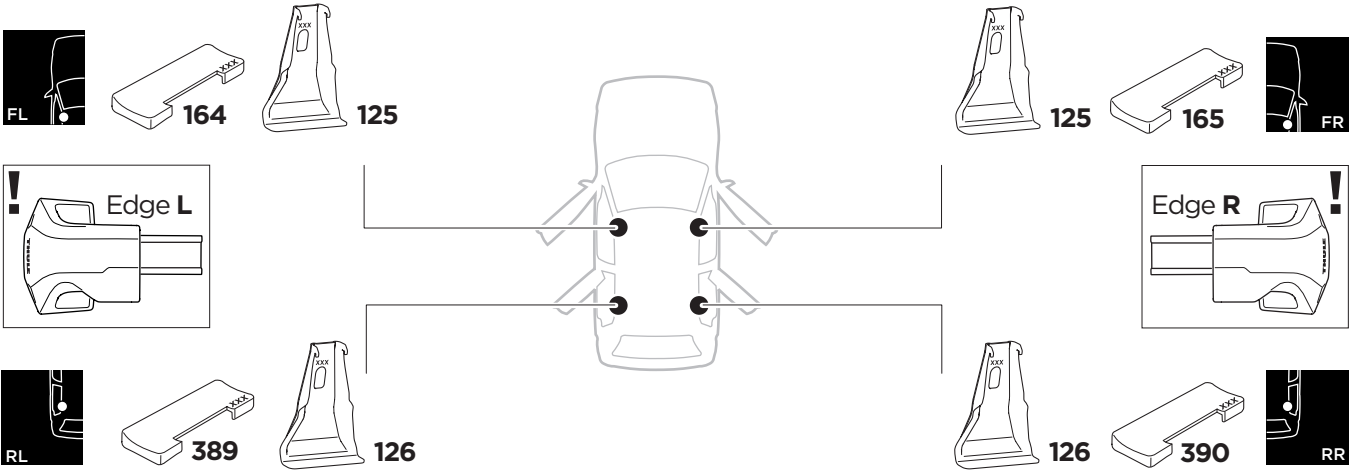

1

Kit 145036

RENAULT Kadjar, 5-dr SUV, 15-

ISO 11154-E

THULE WingBar Evo	THULE WingBar Edge	THULE WingBar	THULE SquareBar	Evo X (scale)	Edge X (scale)
RENAULT Kadjar, 5-dr SUV, 15-				46,5	D

THULE ProBar	THULE SlideBar	X (mm/inch)		
RENAULT Kadjar, 5-dr SUV, 15-		1116 mm / 43 7/8"		

THULE WingBar Evo	THULE WingBar Edge	THULE WingBar	THULE SquareBar	Evo Y (scale)	Edge Y (scale)
RENAULT Kadjar, 5-dr SUV, 15-				38,5	B

THULE ProBar	THULE SlideBar	Y (mm/inch)		
RENAULT Kadjar, 5-dr SUV, 15-		1036 mm / 40 3/4"		

	W (mm/inch)	Z (mm/inch)
RENAULT Kadjar, 5-dr SUV, 15-	780 mm / 30 3/4"	140 mm / 5 1/2"