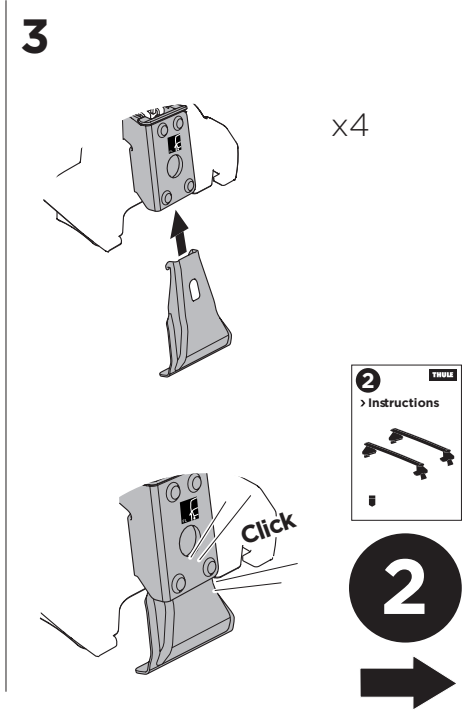

1

Kit 145036

RENAULT Kadjar, 5-dr SUV, 15-

ISO 11154-E

THULE WingBar Evo	THULE WingBar Edge	THULE WingBar	THULE SquareBar	Evo X (scale)	Edge X (scale)
RENAULT Kadjar, 5-dr SUV, 15-				46,5	D

THULE ProBar	THULE SlideBar	X (mm/inch)		
RENAULT Kadjar, 5-dr SUV, 15-		1116 mm / 43 7/8"		

THULE WingBar Evo	THULE WingBar Edge	THULE WingBar	THULE SquareBar	Evo Y (scale)	Edge Y (scale)
RENAULT Kadjar, 5-dr SUV, 15-				38,5	B

THULE ProBar	THULE SlideBar	Y (mm/inch)		
RENAULT Kadjar, 5-dr SUV, 15-		1036 mm / 40 3/4"		

	W (mm/inch)	Z (mm/inch)
RENAULT Kadjar, 5-dr SUV, 15-	780 mm / 30 3/4"	140 mm / 5 1/2"