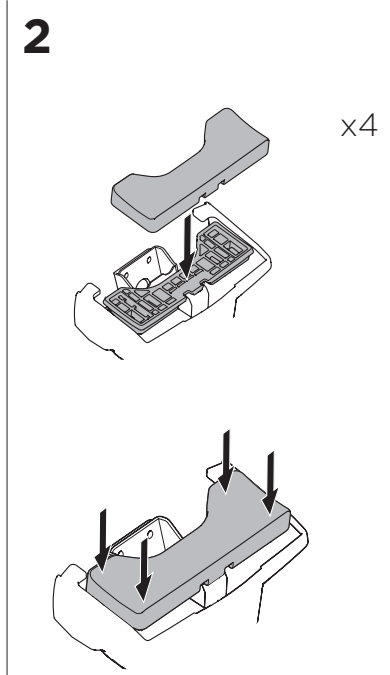

1

Kit 145036

RENAULT Kadjar, 5-dr SUV, 15-

ISO 11154-E

THULE WingBar Evo	THULE WingBar Edge	THULE WingBar	THULE SquareBar	Evo X (scale)	Edge X (scale)
RENAULT Kadjar, 5-dr SUV, 15-				46,5	D

THULE ProBar	THULE SlideBar	X (mm/inch)		
RENAULT Kadjar, 5-dr SUV, 15-		1116 mm / 43 7/8"		

THULE WingBar Evo	THULE WingBar Edge	THULE WingBar	THULE SquareBar	Evo Y (scale)	Edge Y (scale)
RENAULT Kadjar, 5-dr SUV, 15-				38,5	B

THULE ProBar	THULE SlideBar	Y (mm/inch)		
RENAULT Kadjar, 5-dr SUV, 15-		1036 mm / 40 3/4"		

	W (mm/inch)	Z (mm/inch)
RENAULT Kadjar, 5-dr SUV, 15-	780 mm / 30 3/4"	140 mm / 5 1/2"