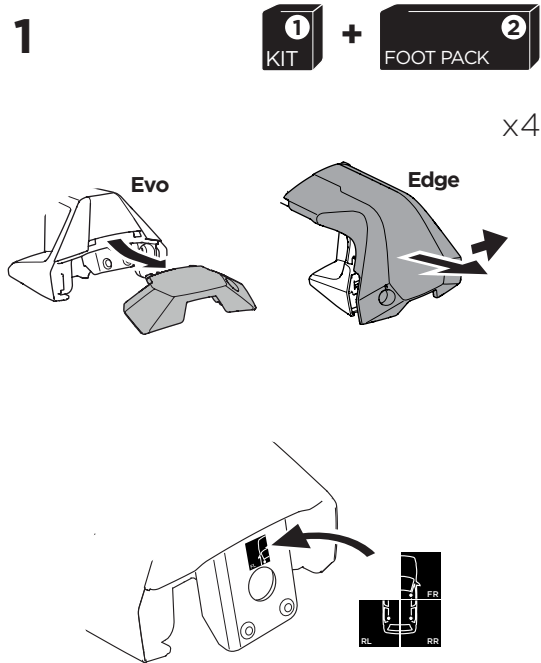

1

Kit 145052

KIA Rio, 5-dr Hatchback, 17- / *18-
KIA Rio, 4-dr Sedan, *18-

*North America

ISO 11154-E

				Evo X (scale)	Edge X (scale)
KIA Rio, 5-dr Hatchback, 17- / *18-				41	O
KIA Rio, 4-dr Sedan, *18-				41	O
				X (mm/inch)	
KIA Rio, 5-dr Hatchback, 17- / *18-				1061 mm / 41 3/4"	
KIA Rio, 4-dr Sedan, *18-				1061 mm / 41 3/4"	

				Evo Y (scale)	Edge Y (scale)
KIA Rio, 5-dr Hatchback, 17- / *18-				33	M
KIA Rio, 4-dr Sedan, *18-				32.5	N
				Y (mm/inch)	
KIA Rio, 5-dr Hatchback, 17- / *18-				981 mm / 38 5/8"	
KIA Rio, 4-dr Sedan, *18-				976 mm / 38 3/8"	

	W (mm/inch)	Z (mm/inch)
KIA Rio, 5-dr Hatchback, 17- / *18-	675 mm / 26 5/8"	195 mm / 7 5/8"
KIA Rio, 4-dr Sedan, *18-	780 mm / 30 3/4"	195 mm / 7 5/8"