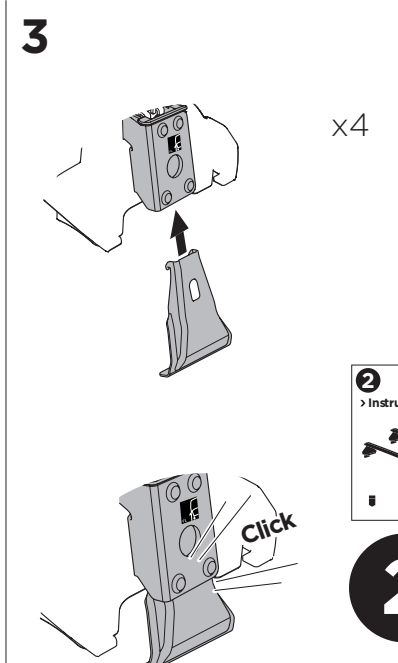

1

Kit 145052

KIA Rio, 5-dr Hatchback, 17- / *18-
KIA Rio, 4-dr Sedan, *18-

*North America

ISO 11154-E

				Evo X (scale)	Edge X (scale)
KIA Rio, 5-dr Hatchback, 17- / *18-				41	O
KIA Rio, 4-dr Sedan, *18-				41	O
				X (mm/inch)	
KIA Rio, 5-dr Hatchback, 17- / *18-				1061 mm / 41 3/4"	
KIA Rio, 4-dr Sedan, *18-				1061 mm / 41 3/4"	

				Evo Y (scale)	Edge Y (scale)
KIA Rio, 5-dr Hatchback, 17- / *18-				33	M
KIA Rio, 4-dr Sedan, *18-				32.5	N
				Y (mm/inch)	
KIA Rio, 5-dr Hatchback, 17- / *18-				981 mm / 38 5/8"	
KIA Rio, 4-dr Sedan, *18-				976 mm / 38 3/8"	

	W (mm/inch)	Z (mm/inch)
KIA Rio, 5-dr Hatchback, 17- / *18-	675 mm / 26 5/8"	195 mm / 7 5/8"
KIA Rio, 4-dr Sedan, *18-	780 mm / 30 3/4"	195 mm / 7 5/8"