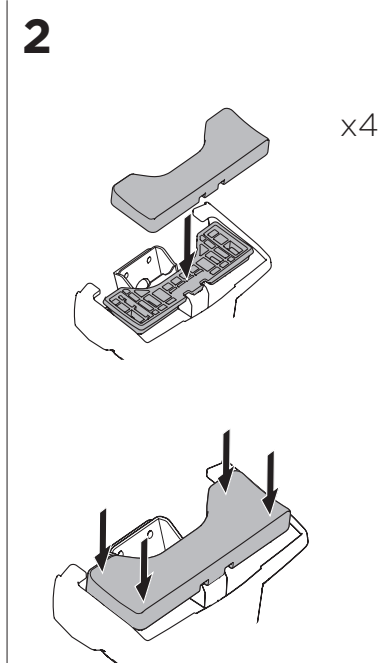

1

Kit 145052

KIA Rio, 5-dr Hatchback, 17- / *18-
KIA Rio, 4-dr Sedan, *18-

*North America

ISO 11154-E

				Evo X (scale)	Edge X (scale)
KIA Rio, 5-dr Hatchback, 17- / *18-				41	O
KIA Rio, 4-dr Sedan, *18-				41	O
				X (mm/inch)	
KIA Rio, 5-dr Hatchback, 17- / *18-				1061 mm / 41 3/4"	
KIA Rio, 4-dr Sedan, *18-				1061 mm / 41 3/4"	

				Evo Y (scale)	Edge Y (scale)
KIA Rio, 5-dr Hatchback, 17- / *18-				33	M
KIA Rio, 4-dr Sedan, *18-				32.5	N
				Y (mm/inch)	
KIA Rio, 5-dr Hatchback, 17- / *18-				981 mm / 38 5/8"	
KIA Rio, 4-dr Sedan, *18-				976 mm / 38 3/8"	

	W (mm/inch)	Z (mm/inch)
KIA Rio, 5-dr Hatchback, 17- / *18-	675 mm / 26 5/8"	195 mm / 7 5/8"
KIA Rio, 4-dr Sedan, *18-	780 mm / 30 3/4"	195 mm / 7 5/8"