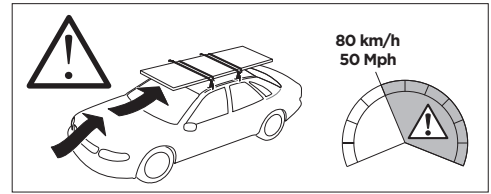

1

Kit 145052

KIA Rio, 5-dr Hatchback, 17- / *18-
KIA Rio, 4-dr Sedan, *18-

*North America

ISO 11154-E

				Evo X (scale)	Edge X (scale)
KIA Rio, 5-dr Hatchback, 17- / *18-				41	O
KIA Rio, 4-dr Sedan, *18-				41	O
				X (mm/inch)	
KIA Rio, 5-dr Hatchback, 17- / *18-				1061 mm / 41 3/4"	
KIA Rio, 4-dr Sedan, *18-				1061 mm / 41 3/4"	

				Evo Y (scale)	Edge Y (scale)
KIA Rio, 5-dr Hatchback, 17- / *18-				33	M
KIA Rio, 4-dr Sedan, *18-				32.5	N
				Y (mm/inch)	
KIA Rio, 5-dr Hatchback, 17- / *18-				981 mm / 38 5/8"	
KIA Rio, 4-dr Sedan, *18-				976 mm / 38 3/8"	

	W (mm/inch)	Z (mm/inch)
KIA Rio, 5-dr Hatchback, 17- / *18-	675 mm / 26 5/8"	195 mm / 7 5/8"
KIA Rio, 4-dr Sedan, *18-	780 mm / 30 3/4"	195 mm / 7 5/8"