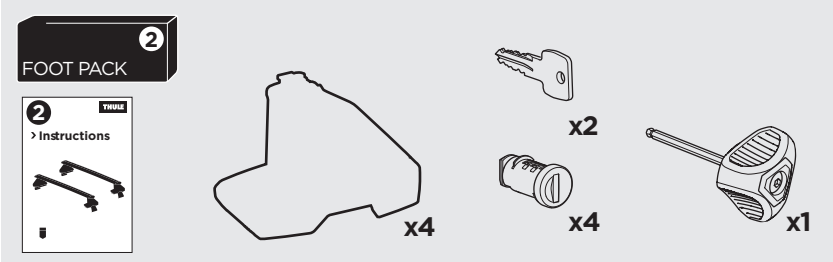

1

Kit 145052

KIA Rio, 5-dr Hatchback, 17- / *18-
KIA Rio, 4-dr Sedan, *18-

*North America

ISO 11154-E

				Evo X (scale)	Edge X (scale)
KIA Rio, 5-dr Hatchback, 17- / *18-				41	O
KIA Rio, 4-dr Sedan, *18-				41	O
				X (mm/inch)	
KIA Rio, 5-dr Hatchback, 17- / *18-				1061 mm / 41 3/4"	
KIA Rio, 4-dr Sedan, *18-				1061 mm / 41 3/4"	

				Evo Y (scale)	Edge Y (scale)
KIA Rio, 5-dr Hatchback, 17- / *18-				33	M
KIA Rio, 4-dr Sedan, *18-				32.5	N
				Y (mm/inch)	
KIA Rio, 5-dr Hatchback, 17- / *18-				981 mm / 38 5/8"	
KIA Rio, 4-dr Sedan, *18-				976 mm / 38 3/8"	

	W (mm/inch)	Z (mm/inch)
KIA Rio, 5-dr Hatchback, 17- / *18-	675 mm / 26 5/8"	195 mm / 7 5/8"
KIA Rio, 4-dr Sedan, *18-	780 mm / 30 3/4"	195 mm / 7 5/8"