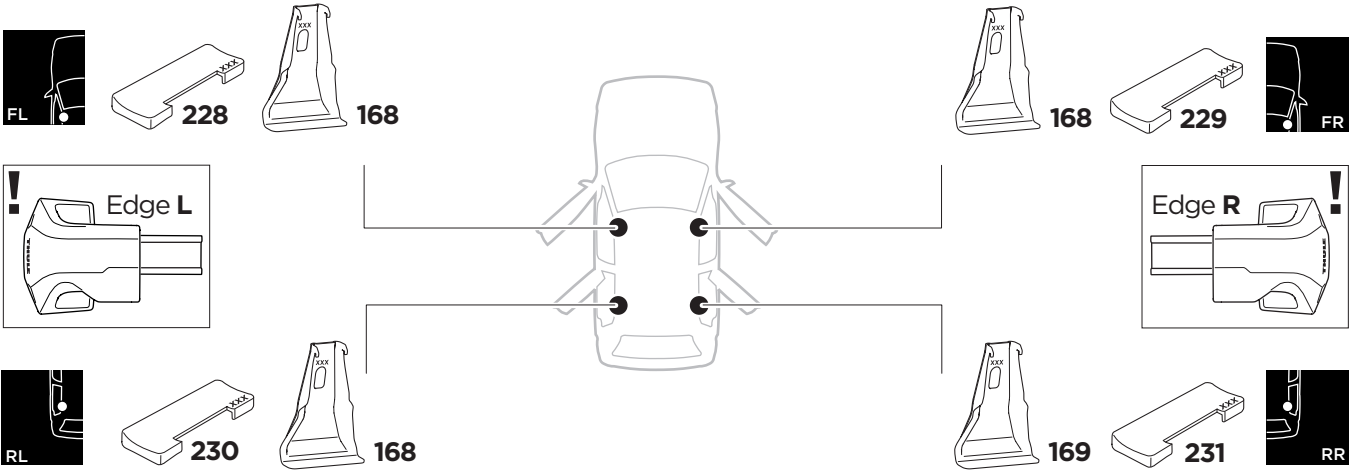

1

Kit 145052

KIA Rio, 5-dr Hatchback, 17- / *18-
KIA Rio, 4-dr Sedan, *18-

*North America

ISO 11154-E

				Evo X (scale)	Edge X (scale)
KIA Rio, 5-dr Hatchback, 17- / *18-				41	O
KIA Rio, 4-dr Sedan, *18-				41	O
				X (mm/inch)	
KIA Rio, 5-dr Hatchback, 17- / *18-				1061 mm / 41 3/4"	
KIA Rio, 4-dr Sedan, *18-				1061 mm / 41 3/4"	

				Evo Y (scale)	Edge Y (scale)
KIA Rio, 5-dr Hatchback, 17- / *18-				33	M
KIA Rio, 4-dr Sedan, *18-				32.5	N
				Y (mm/inch)	
KIA Rio, 5-dr Hatchback, 17- / *18-				981 mm / 38 5/8"	
KIA Rio, 4-dr Sedan, *18-				976 mm / 38 3/8"	

	W (mm/inch)	Z (mm/inch)
KIA Rio, 5-dr Hatchback, 17- / *18-	675 mm / 26 5/8"	195 mm / 7 5/8"
KIA Rio, 4-dr Sedan, *18-	780 mm / 30 3/4"	195 mm / 7 5/8"