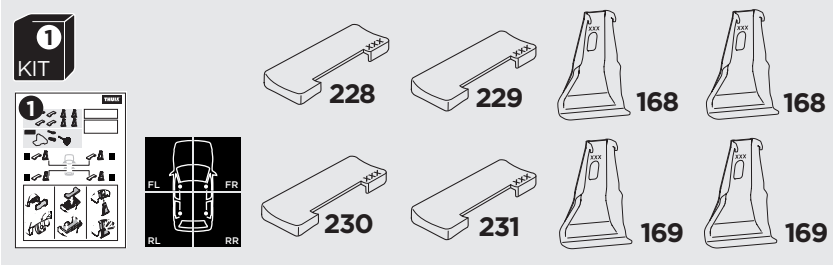

1

Kit 145052

KIA Rio, 5-dr Hatchback, 17- / *18-
KIA Rio, 4-dr Sedan, *18-

*North America

ISO 11154-E

				Evo X (scale)	Edge X (scale)
KIA Rio, 5-dr Hatchback, 17- / *18-				41	O
KIA Rio, 4-dr Sedan, *18-				41	O
				X (mm/inch)	
KIA Rio, 5-dr Hatchback, 17- / *18-				1061 mm / 41 3/4"	
KIA Rio, 4-dr Sedan, *18-				1061 mm / 41 3/4"	

				Evo Y (scale)	Edge Y (scale)
KIA Rio, 5-dr Hatchback, 17- / *18-				33	M
KIA Rio, 4-dr Sedan, *18-				32.5	N
				Y (mm/inch)	
KIA Rio, 5-dr Hatchback, 17- / *18-				981 mm / 38 5/8"	
KIA Rio, 4-dr Sedan, *18-				976 mm / 38 3/8"	

	W (mm/inch)	Z (mm/inch)
KIA Rio, 5-dr Hatchback, 17- / *18-	675 mm / 26 5/8"	195 mm / 7 5/8"
KIA Rio, 4-dr Sedan, *18-	780 mm / 30 3/4"	195 mm / 7 5/8"