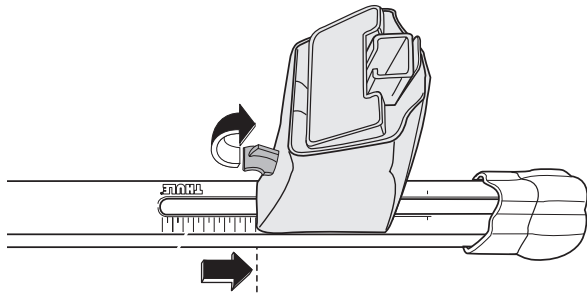

# Kit 1148

SEAT TOLEDO, 4 DOORS, 99-

Vehicle	Front	Rear
Seat Toledo, 4 doors, 99-	25	25,5

x 2

x 2

x 4