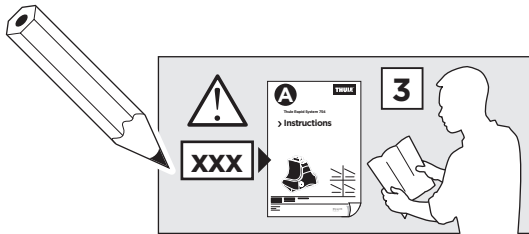

2

FORD Escape, 5-dr SUV, 00-07

FORD Maverick, 5-dr SUV, 01-07

MAZDA Tribute, 5-dr SUV, 00-03, 04-07