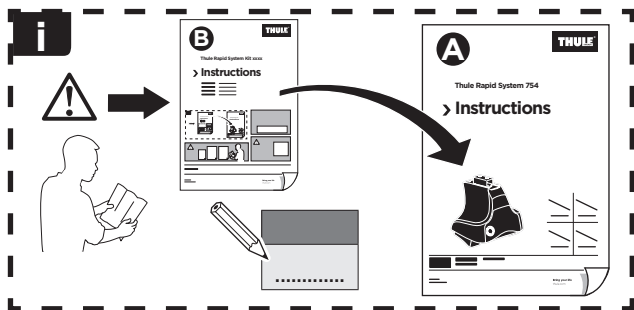

# > Instructions

**FORD Escape**, 5-dr SUV, 00-07

**FORD Maverick**, 5-dr SUV, 01-07

**MAZDA Tribute**, 5-dr SUV, 00-03, 04-07

ISO 11154-E

141200

C.20150225  
519-1200-02

Bring your life  
thule.com