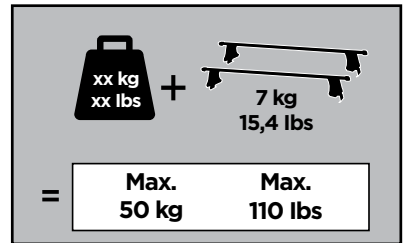

Thule Rapid System Kit 1322

> Instructions

FORD Fiesta, 3-dr Hatchback, 03-05, 06-08

ISO 11154-E

141322

C.20121003
519-1322-01

Bring your life
thule.com