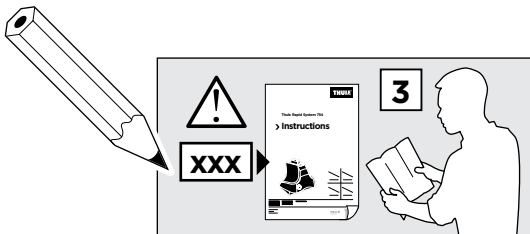

2

FORD Fiesta, 3-dr Hatchback, 03-05, 06-08