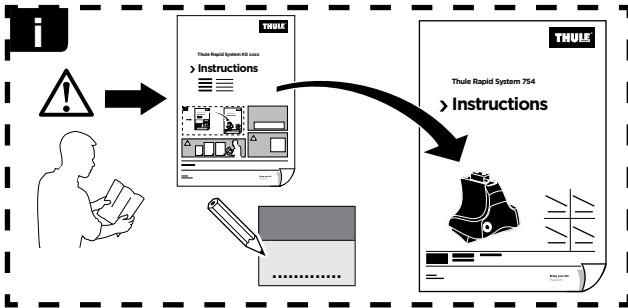

Thule Rapid System Kit 1322

> Instructions

FORD Fiesta, 3-dr Hatchback, 03-05, 06-08

ISO 11154-E

141322

C.20121003
519-1322-01

Bring your life
thule.com