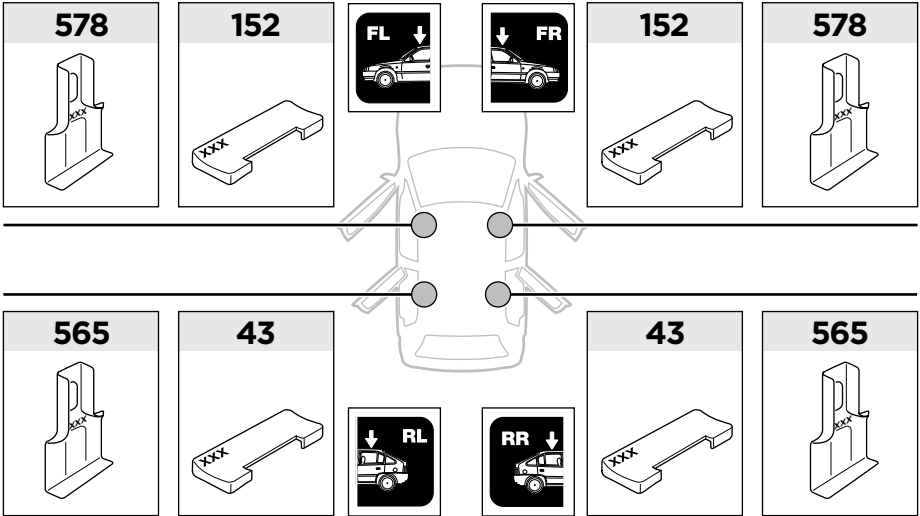

152 x2

565 x2

578 x2

x1

x1

1

	X (scale)	X (mm)	X (inch)
FORD Fiesta, 3-dr Hatchback, 03-05, 06-08	33,5	986	38 7/8

	Y (scale)	Y (mm)	Y (inch)
FORD Fiesta, 3-dr Hatchback, 03-05, 06-08	35,5	1006	39 5/8

2

FORD Fiesta, 3-dr Hatchback, 03-05, 06-08

3

	W (mm)	Z (mm)	W (inch)	Z (inch)
FORD Fiesta , 3-dr Hatchback, 03-05, 06-08	250	750	9 ⁷/₈	29 ¹/₂