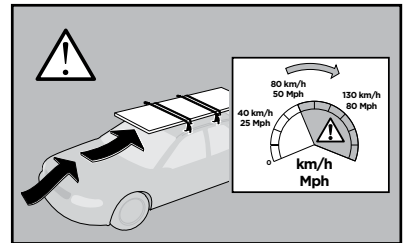

Thule Rapid System Kit 1322

> Instructions

FORD Fiesta, 3-dr Hatchback, 03-05, 06-08

ISO 11154-E

141322

C.20121003
519-1322-01

Bring your life
thule.com