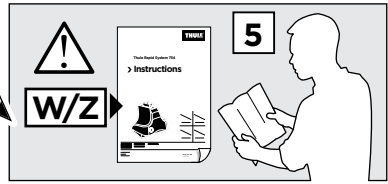

3

	W (mm)	Z (mm)	W (inch)	Z (inch)
FORD Fiesta, 3-dr Hatchback, 03-05, 06-08	250	750	9 ⁷/₈	29 ¹/₂