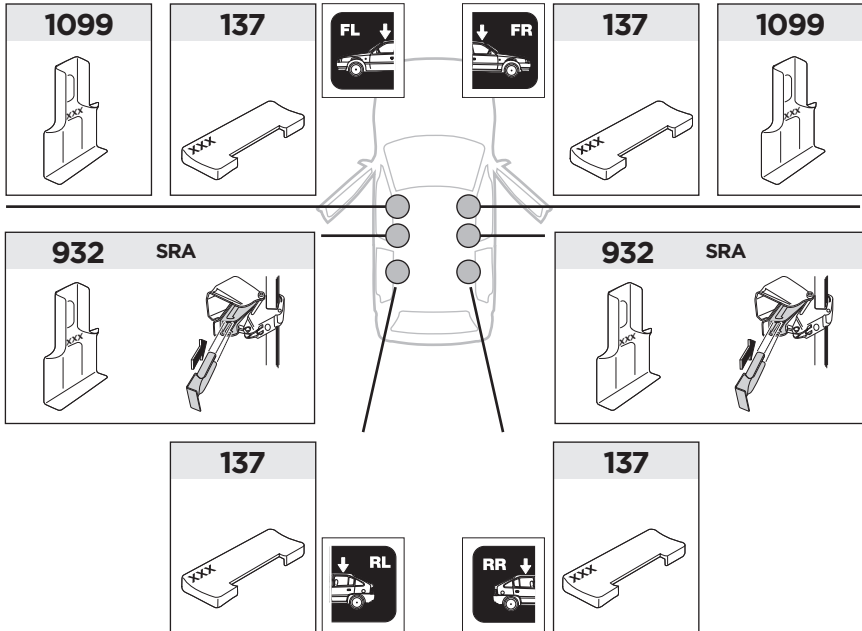

Speed Limit:

80 km/h 50 Mph	130 km/h 80 Mph
40 km/h 25 Mph	
km/h Mph	

ISO 11154-E

141611

C.20140806
519-1611-02

Bring your life
thule.com

1

	X (scale)	X (mm)	X (inch)
FIAT 500, 3-dr Hatchback, 07-*	33,5	986	38 7/8
FIAT 500, 3-dr Hatchback, 11-**	33,5	986	38 7/8

	Y (scale)	Y (mm)	Y (inch)
FIAT 500, 3-dr Hatchback, 07-*	28	931	36 5/8
FIAT 500, 3-dr Hatchback, 11-**	28	931	36 5/8

2

SRA

FIAT 500, 3-dr Hatchback, 07-*

FIAT 500, 3-dr Hatchback, 11-**

3

	W (mm)	Z (mm)	Y (mm)	W (inch)	Z (inch)	Y (inch)
FIAT 500, 3-dr Hatchback, 07-*	225	600	350	8 7/8	23 5/8	13 3/4
FIAT 500, 3-dr Hatchback, 11-**	225	600	350	8 7/8	23 5/8	13 3/4