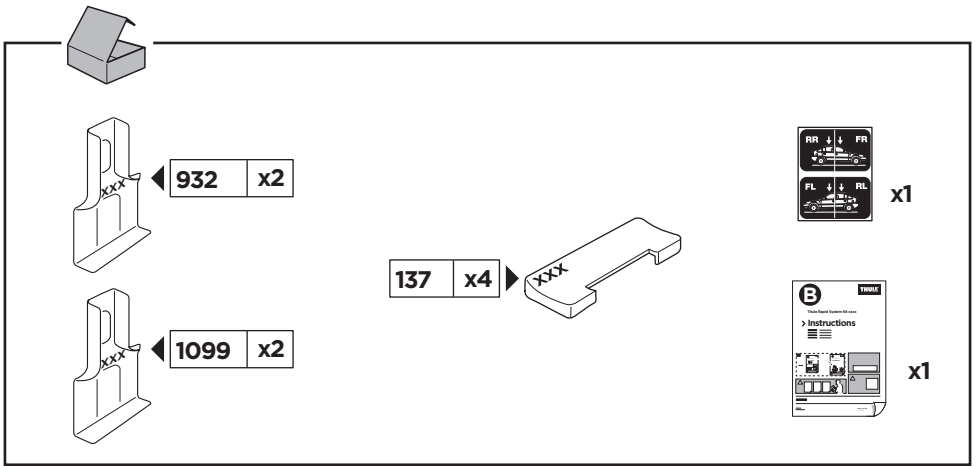

Speed Limit:

80 km/h 50 Mph	130 km/h 80 Mph
40 km/h 25 Mph	
km/h Mph	

ISO 11154-E

141611

C.20140806
519-1611-02

Bring your life
thule.com

1

	X (scale)	X (mm)	X (inch)
FIAT 500, 3-dr Hatchback, 07-*	33,5	986	38 7/8
FIAT 500, 3-dr Hatchback, 11-**	33,5	986	38 7/8

	Y (scale)	Y (mm)	Y (inch)
FIAT 500, 3-dr Hatchback, 07-*	28	931	36 5/8
FIAT 500, 3-dr Hatchback, 11-**	28	931	36 5/8

2

SRA

FIAT 500, 3-dr Hatchback, 07-*

FIAT 500, 3-dr Hatchback, 11-**

3

	W (mm)	Z (mm)	Y (mm)	W (inch)	Z (inch)	Y (inch)
FIAT 500, 3-dr Hatchback, 07-*	225	600	350	8 7/8	23 5/8	13 3/4
FIAT 500, 3-dr Hatchback, 11-**	225	600	350	8 7/8	23 5/8	13 3/4