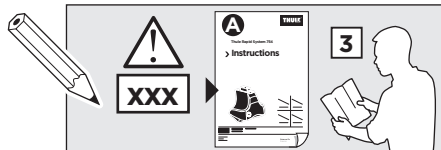

	Y (scale)	Y (mm)	Y (inch)
FIAT 500, 3-dr Hatchback, 07-*	28	931	36 5/8
FIAT 500, 3-dr Hatchback, 11-**	28	931	36 5/8

2

SRA

FIAT 500, 3-dr Hatchback, 07-*

FIAT 500, 3-dr Hatchback, 11-**

3

	W (mm)	Z (mm)	Y (mm)	W (inch)	Z (inch)	Y (inch)
FIAT 500, 3-dr Hatchback, 07-*	225	600	350	8 7/8	23 5/8	13 3/4
FIAT 500, 3-dr Hatchback, 11-**	225	600	350	8 7/8	23 5/8	13 3/4