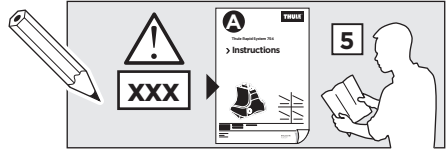

	Y (scale)	Y (mm)	Y (inch)
FIAT 500, 3-dr Hatchback, 07-*	28	931	36 5/8
FIAT 500, 3-dr Hatchback, 11-**	28	931	36 5/8

2

SRA

FIAT 500, 3-dr Hatchback, 07-*

FIAT 500, 3-dr Hatchback, 11-**

3

	W (mm)	Z (mm)	Y (mm)	W (inch)	Z (inch)	Y (inch)
FIAT 500, 3-dr Hatchback, 07-*	225	600	350	8 7/8	23 5/8	13 3/4
FIAT 500, 3-dr Hatchback, 11-**	225	600	350	8 7/8	23 5/8	13 3/4