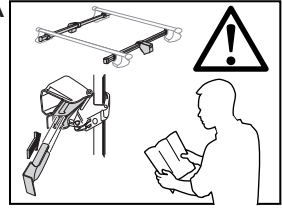

2

SRA

FIAT 500, 3-dr Hatchback, 07-*

FIAT 500, 3-dr Hatchback, 11-**