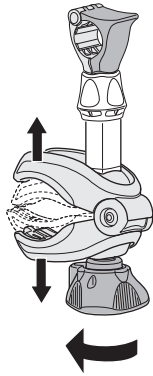

➤ Instructions

Thule Bike Arm with AcuTight Knob

1

A

B

C

ok ✓

Not ok ✗