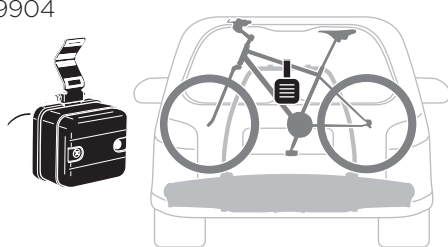

Thule 3rd Brake Light 13pin

9904