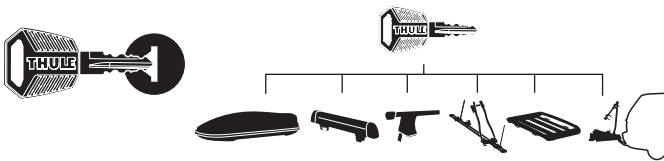

EN Accessories
DE Zubehör
FR Accessoires
NL Accessoires
IT Accessori
ES Accesorios
PT Acessórios
SV Tillbehör

DK Tilbehør
NE Tilbehør
FI Lisävarusteet
ET Lisavarustus
LV Piederumi
LT Priedai
PL Akcesoria
RU Аксессуары

UK Аксессуары
BG Принадлежности
CS Doplòky
SK Príslušenstvo
SL Dodatki
HR/BIH Dodaci
RO Accesorii
HU Tartozék

EL Εξαρτήματα
TR Aksesuarlar
AR الملحقات
HE אביזרים
ZH 附件
JA アクセサリー
KO 액세서리
TH อุปกรณ์เสริม

Thule One-Key System