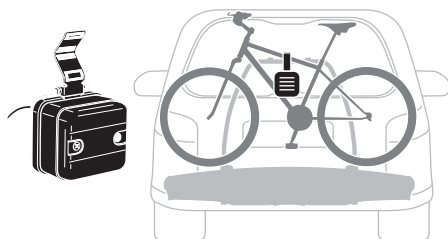

Thule Wall Hanger
9771

Thule Adapter 9906
7-to-13-pin

Thule Lockable Knob
526

Thule Lockable Knob
527

Thule Bike Frame Adapter

982

Thule 3rd Brake Light

9904