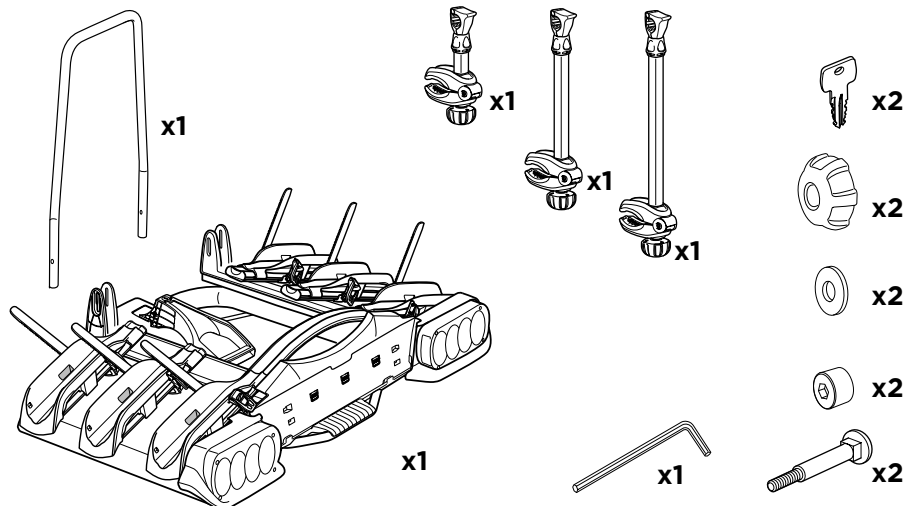

922020

CITY CRASH

Complies with ISO norm

16,5 kg

922021

922022

CITY CRASH

Complies with ISO norm

16,4 kg

923020