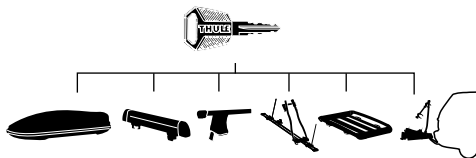

Thule One-Key System

450400 (x4)

450600 (x6)

450800 (x8)

451200 (x12)

451600 (x16)