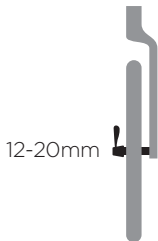

# › Instructions

Thule Front Wheel Holder  
Thru-axle adapter 547100

Adapter for Thule Front Wheel Holder to enable transport of bikes with 12-20mm thru-axes

1

2

i

 [info@thule.com](mailto:info@thule.com)

 [www.thule.com](http://www.thule.com)