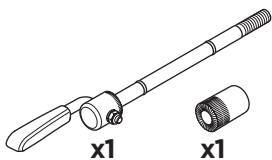

# › Instructions

Thule Front Wheel Holder  
Thru-axle adapter 547100

Adapter for Thule Front Wheel Holder to enable transport of bikes with 12-20mm thru-axes

1

2

i

 [info@thule.com](mailto:info@thule.com)

 [www.thule.com](http://www.thule.com)