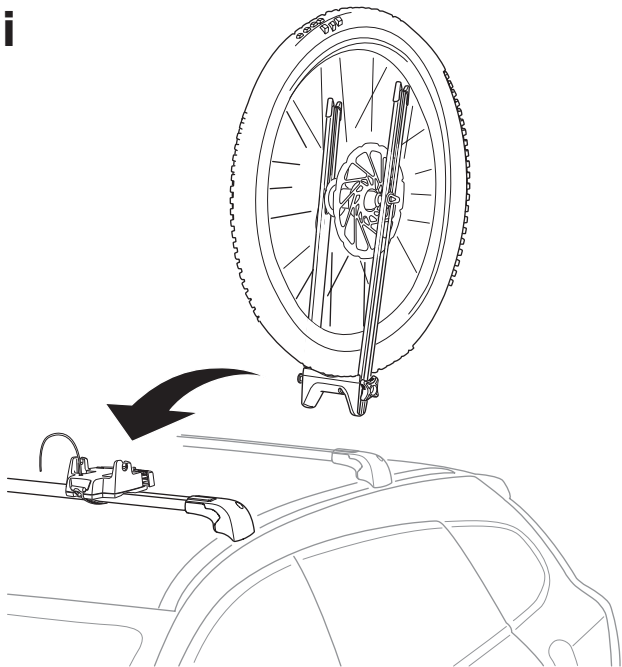

# › Instructions

Thule Front Wheel Holder  
Thru-axle adapter 547100

Adapter for Thule Front Wheel Holder to enable transport of bikes with 12-20mm thru-axes

1

2

i

 [info@thule.com](mailto:info@thule.com)

 [www.thule.com](http://www.thule.com)