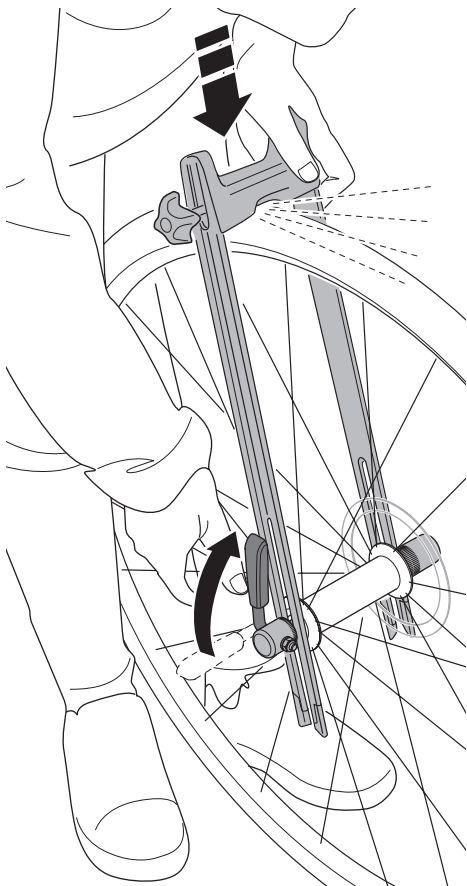

# › Instructions

Thule Front Wheel Holder  
Thru-axle adapter 547100

Adapter for Thule Front Wheel Holder to enable transport of bikes with 12-20mm thru-axes

1

2

i

 [info@thule.com](mailto:info@thule.com)

 [www.thule.com](http://www.thule.com)