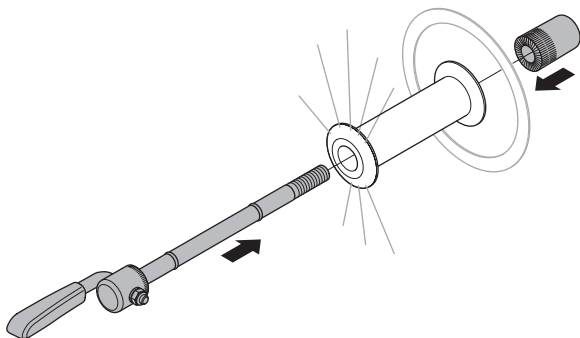

# › Instructions

Thule Front Wheel Holder  
Thru-axle adapter 547100

Adapter for Thule Front Wheel Holder to enable transport of bikes with 12-20mm thru-axes

1

2

i

 [info@thule.com](mailto:info@thule.com)

 [www.thule.com](http://www.thule.com)