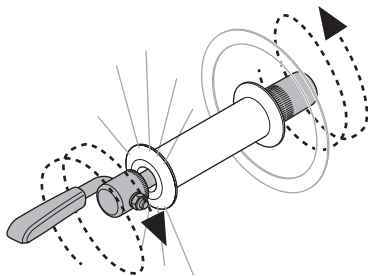

# › Instructions

Thule Front Wheel Holder  
Thru-axle adapter 547100

Adapter for Thule Front Wheel Holder to enable transport of bikes with 12-20mm thru-axes

1

2

i

 [info@thule.com](mailto:info@thule.com)

 [www.thule.com](http://www.thule.com)