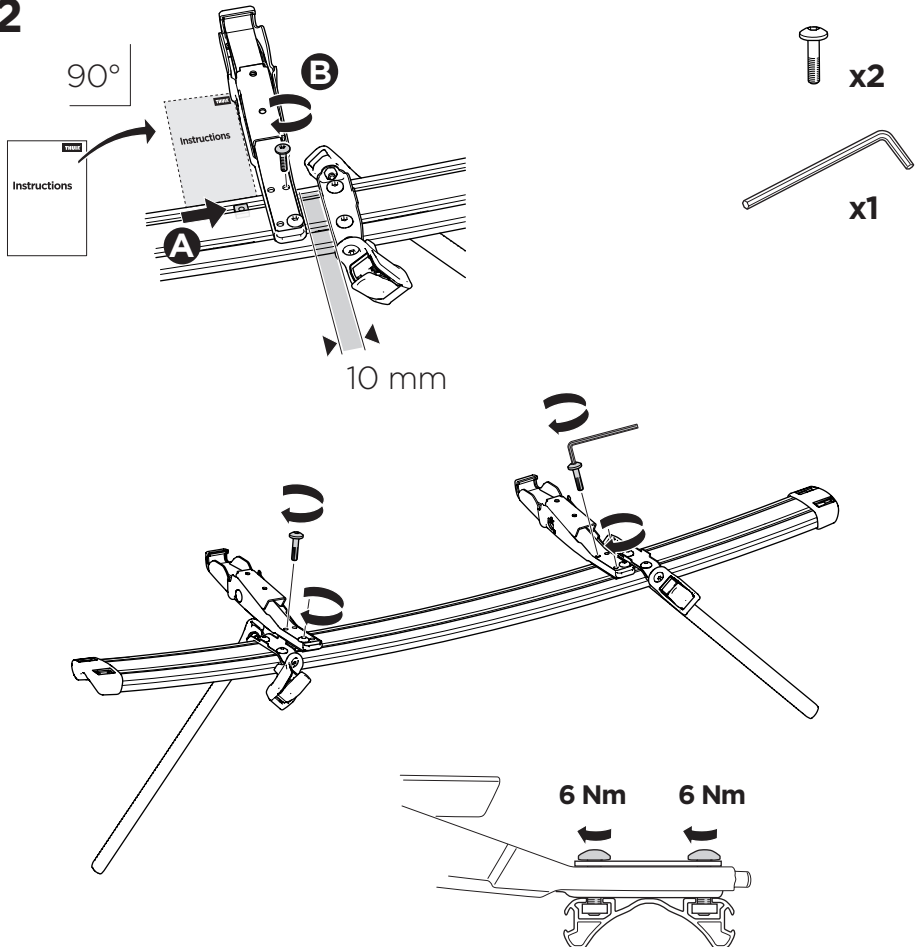

CITY CRASH
 Complies with ISO norm

i

1

2

3

4

5

x1