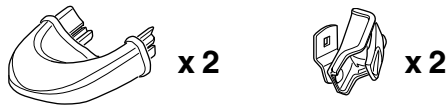

Bike adapter EuroClassic 9281

For EuroClassic G5 908/909

and EuroClassic G6 LED 928/929

928100

THULE[®]
SWEDEN

1

2

6