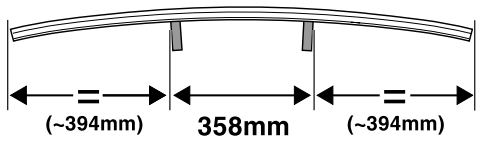

Bike adapter EuroClassic 9281

For EuroClassic G5 908/909

and EuroClassic G6 LED 928/929

928100

THULE[®]
SWEDEN

1

2

6