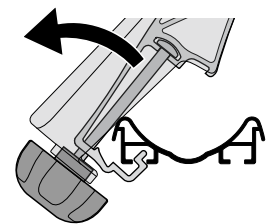

THULE®
SWEDEN

Box 69, 330 33 Hillerstorp, SWEDEN
www.thule.com

501-7601-01