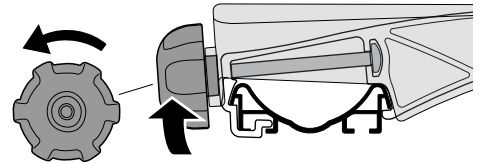

6

key x1

x1

i

A

B

C

THULE®
SWEDEN

Box 69, 330 33 Hillerstorp, SWEDEN
www.thule.com

501-7601-01