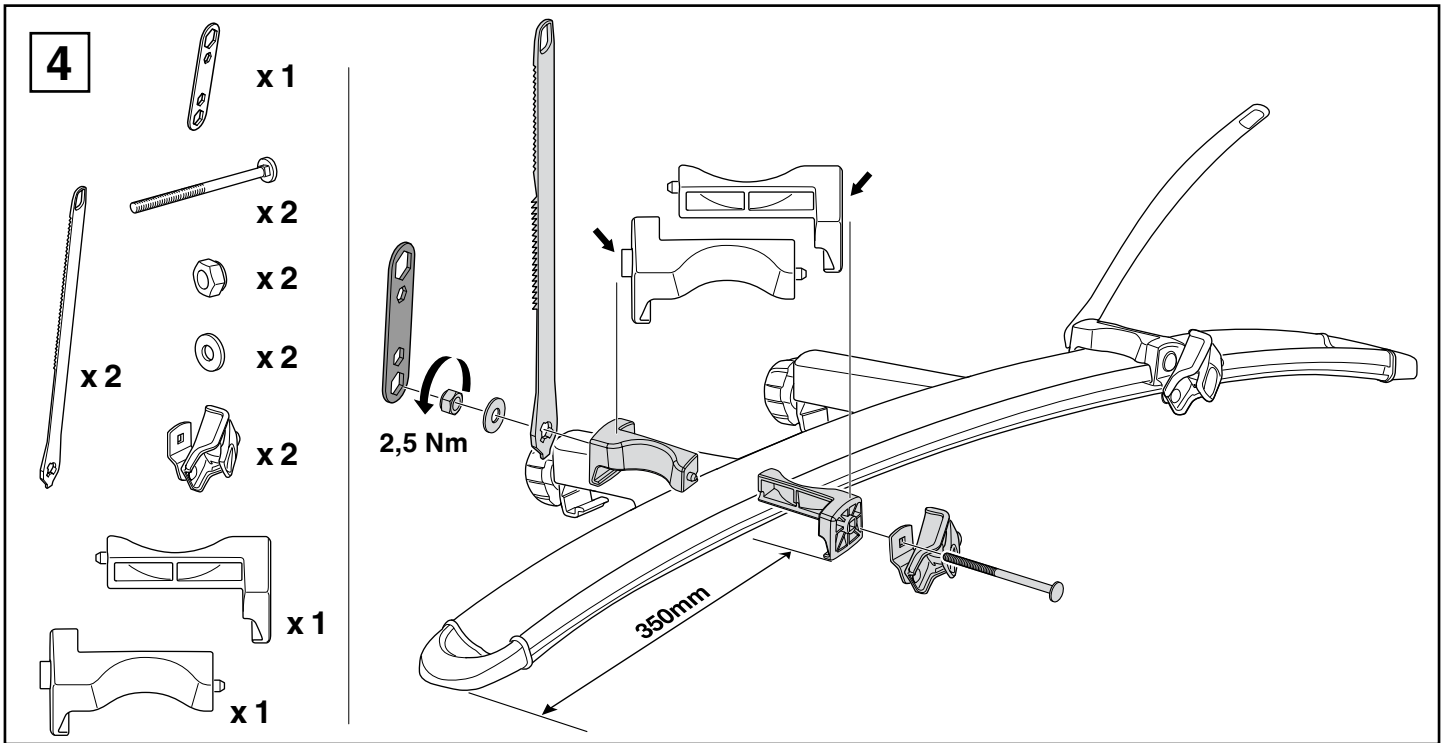

Bike adapter EuroClassic 9281

For EuroClassic G5 908/909

and EuroClassic G6 LED 928/929

928100

THULE[®]
SWEDEN

1

2

6