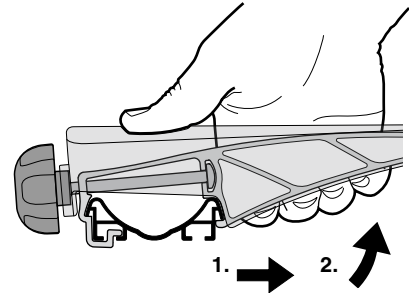

6

key x1

x1

i

A

B

C

THULE®
SWEDEN

Box 69, 330 33 Hillerstorp, SWEDEN
www.thule.com

501-7601-01