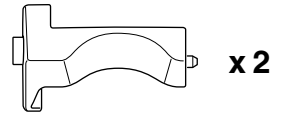

Bike adapter EuroClassic 9281

For EuroClassic G5 908/909

and EuroClassic G6 LED 928/929

928100

THULE[®]
SWEDEN

1

2

6