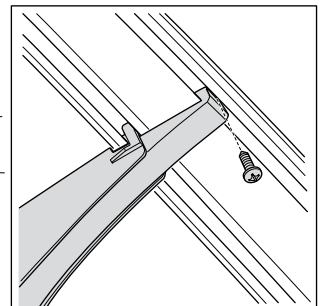

Bike adapter EuroClassic 9281

For EuroClassic G5 908/909

and EuroClassic G6 LED 928/929

928100

THULE[®]
SWEDEN

1

2

6