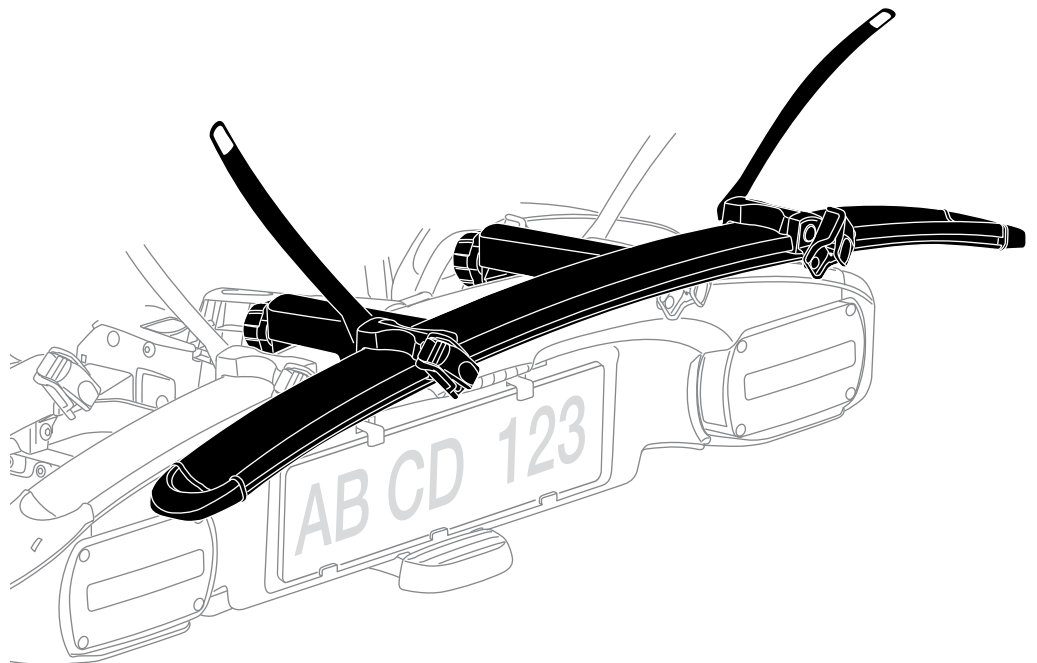

Bike adapter EuroClassic 9281

For EuroClassic G5 908/909

and EuroClassic G6 LED 928/929

928100

THULE[®]
SWEDEN

1

2

6