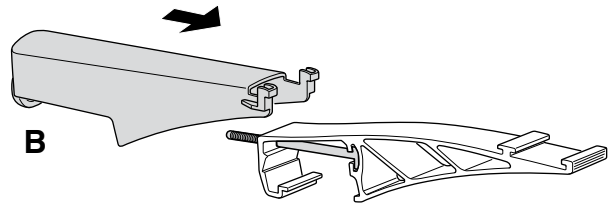

Bike adapter EuroClassic 9281

For EuroClassic G5 908/909

and EuroClassic G6 LED 928/929

928100

THULE[®]
SWEDEN

1

2

6