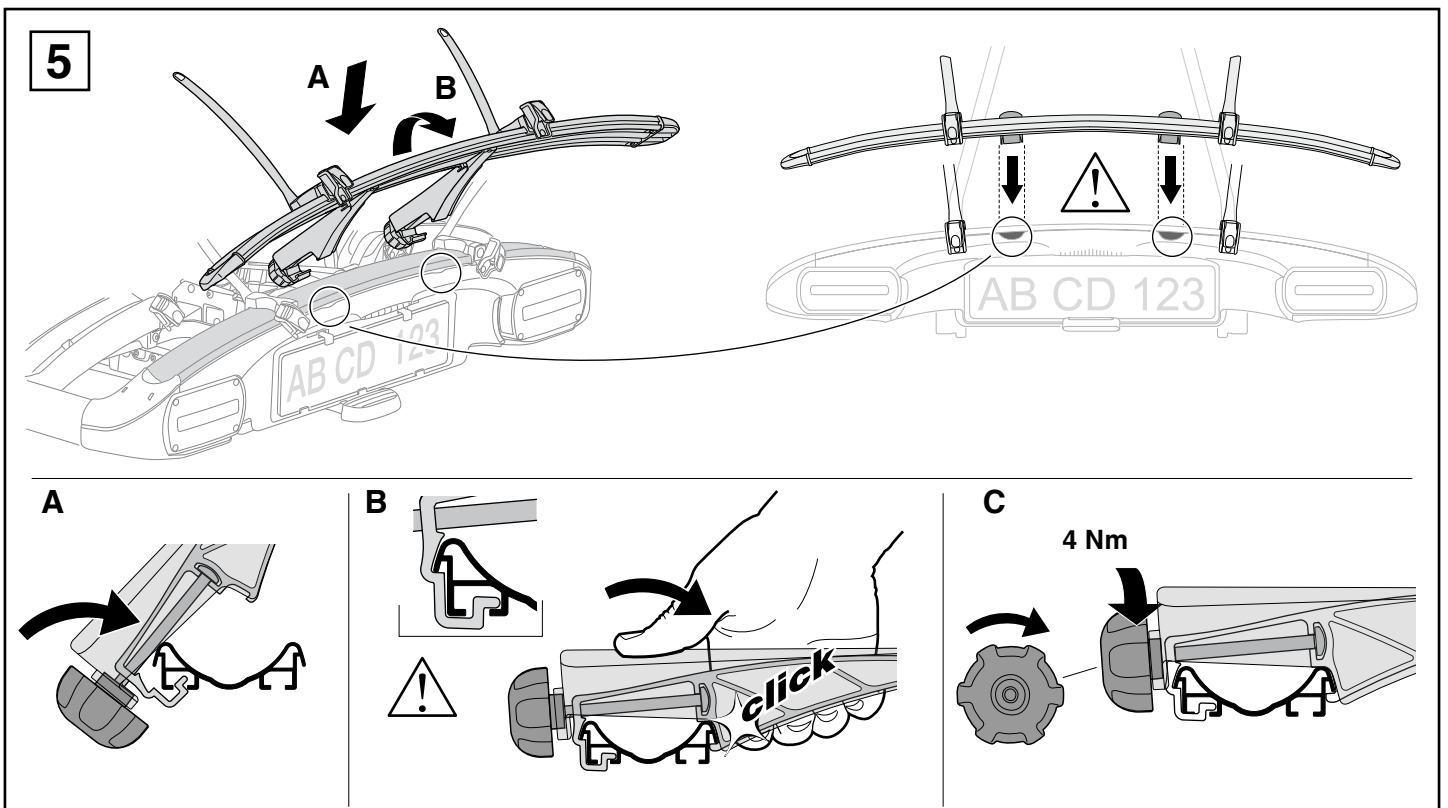

Bike adapter EuroClassic 9281

For EuroClassic G5 908/909

and EuroClassic G6 LED 928/929

928100

THULE[®]
SWEDEN

1

2

6