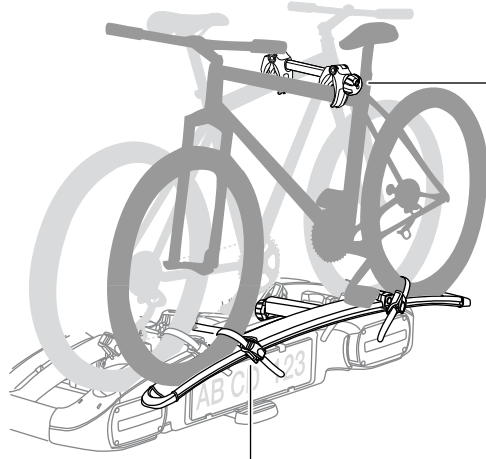

6

key x1

x1

i

A

B

C

THULE®
SWEDEN

Box 69, 330 33 Hillerstorp, SWEDEN
www.thule.com

501-7601-01