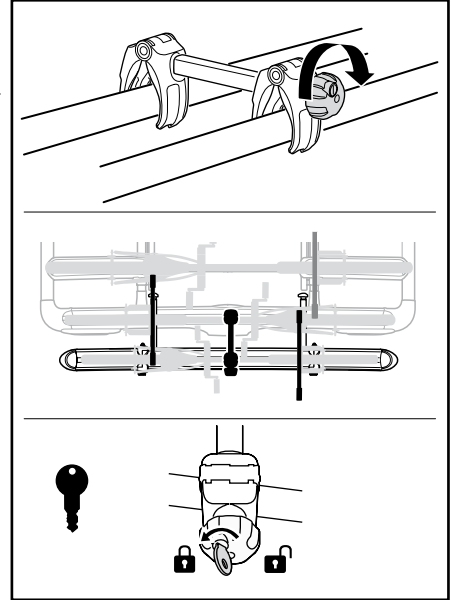

6

key x1

x1

i

A

B

C

THULE®
SWEDEN

Box 69, 330 33 Hillerstorp, SWEDEN
www.thule.com

501-7601-01