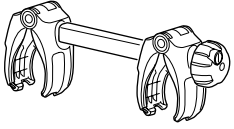

6

key x1

x1

i

A

B

C

THULE®
SWEDEN

Box 69, 330 33 Hillerstorp, SWEDEN
www.thule.com

501-7601-01