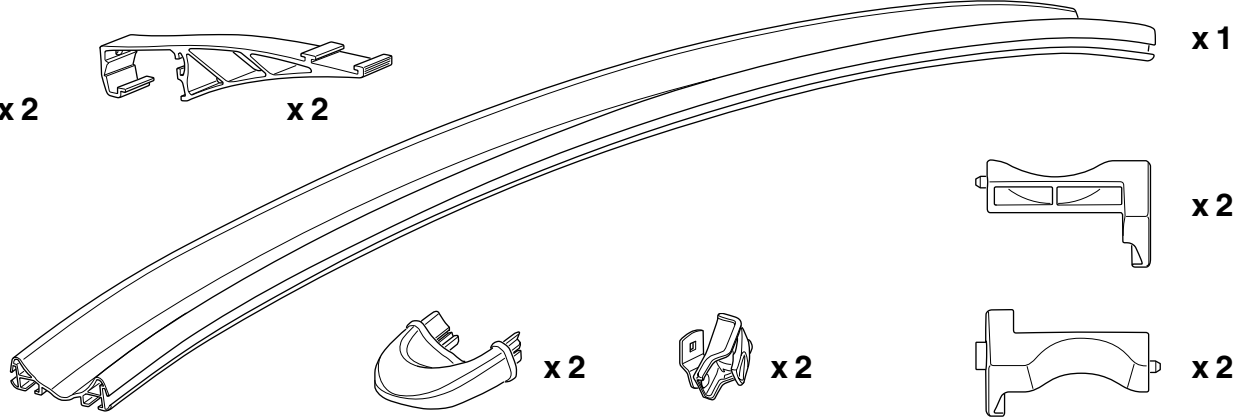

Bike adapter EuroClassic 9281

For EuroClassic G5 908/909

and EuroClassic G6 LED 928/929

928100

THULE[®]
SWEDEN

1

2

6