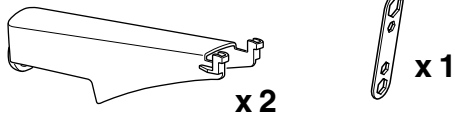

Bike adapter EuroClassic 9281

For EuroClassic G5 908/909

and EuroClassic G6 LED 928/929

928100

THULE[®]
SWEDEN

1

2

6