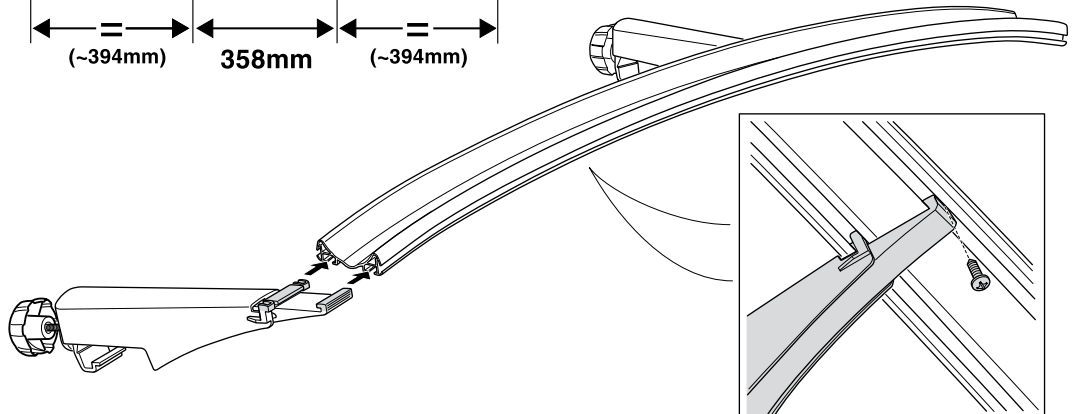

Bike adapter EuroClassic 9281

For EuroClassic G5 908/909

and EuroClassic G6 LED 928/929

928100

THULE[®]
SWEDEN

1

2

6