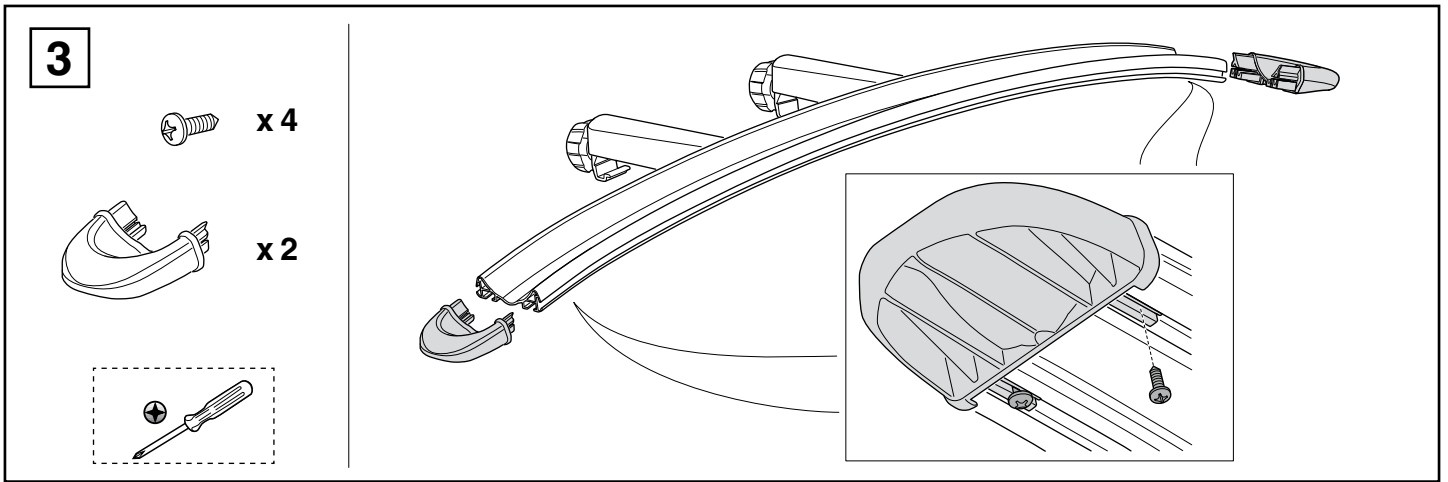

Bike adapter EuroClassic 9281

For EuroClassic G5 908/909

and EuroClassic G6 LED 928/929

928100

THULE[®]
SWEDEN

1

2

6