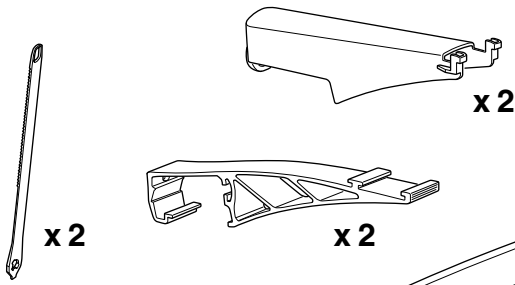

Bike adapter EuroClassic 9281

For EuroClassic G5 908/909

and EuroClassic G6 LED 928/929

928100

THULE[®]
SWEDEN

1

2

6