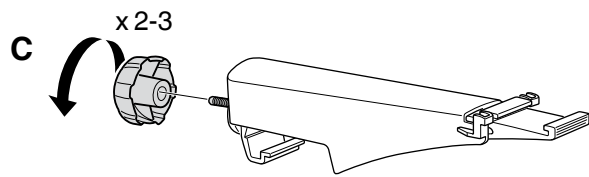

Bike adapter EuroClassic 9281

For EuroClassic G5 908/909

and EuroClassic G6 LED 928/929

928100

THULE[®]
SWEDEN

1

2

6