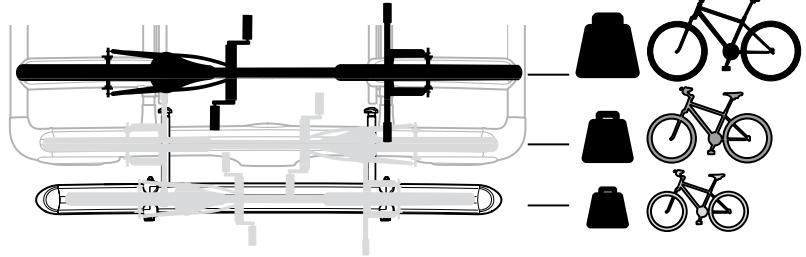

6

key x1

x1

i

A

B

C

THULE®
SWEDEN

Box 69, 330 33 Hillerstorp, SWEDEN
www.thule.com

501-7601-01