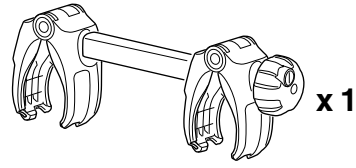

Bike adapter EuroClassic 9281

For EuroClassic G5 908/909

and EuroClassic G6 LED 928/929

928100

THULE[®]
SWEDEN

1

2

6