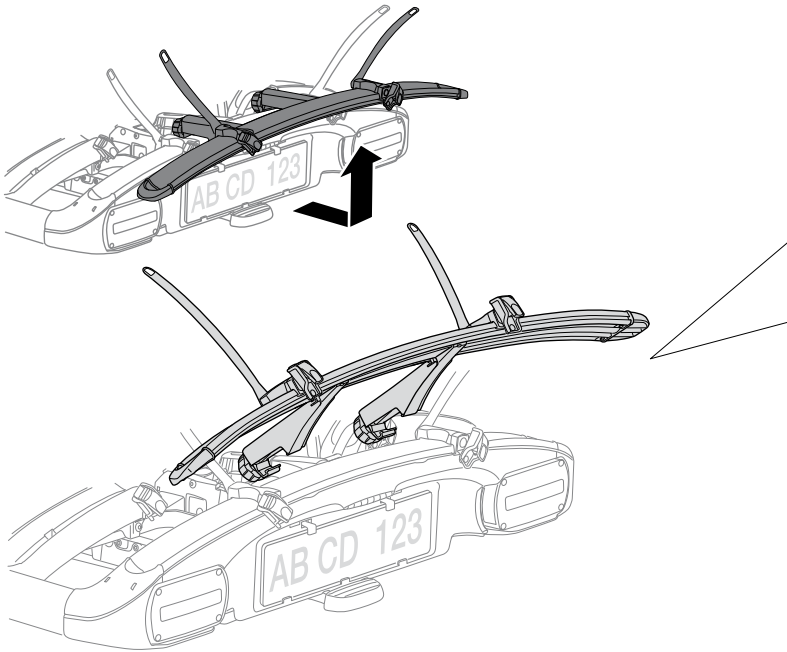

6

key x1

x1

i

A

B

C

THULE®
SWEDEN

Box 69, 330 33 Hillerstorp, SWEDEN
www.thule.com

501-7601-01