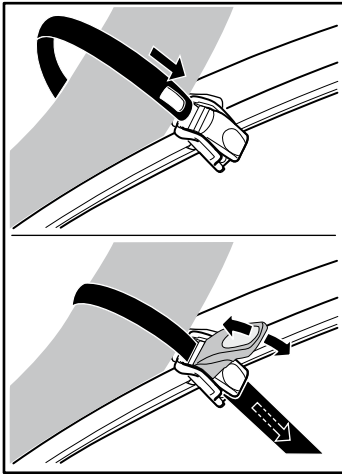

6

key x1

x1

i

A

B

C

THULE®
SWEDEN

Box 69, 330 33 Hillerstorp, SWEDEN
www.thule.com

501-7601-01