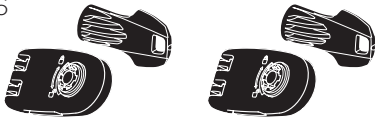

Thule One-Key System

- 450400**  (x4)
- 450600**  (x6)
- 450800**  (x8)
- 451200**  (x12)
- 451600**  (x16)

Thule Wheel Strap Locks

986

Thule Cable Lock

538

Thule Bike Frame Adapter

982