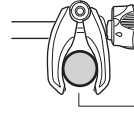

CITY CRASH

Complies with ISO norm

i

*** Max 15 kg**

22-80 mm

 x4 = **Max 60 kg** 

Max 30 kg

1st