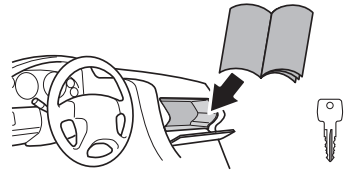

CITY CRASH

Complies with ISO norm

i

*** Max 15 kg**

22-80 mm

 x4 = **Max 60 kg** 

Max 30 kg

1st