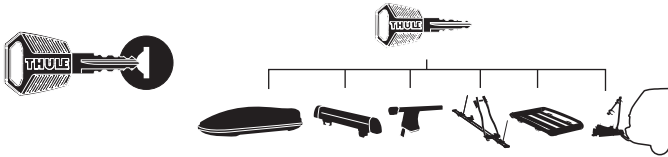

EN Accessories
DE Zubehör
FR Accessoires
NL Accessoires
IT Accessori
ES Accesorios
PT Acessórios
SV Tillbehör

DK Tilbehør
NE Tilbehør
FI Lisävarusteet
ET Lisavarustus
LV Piederumi
LT Priedai
PL Akcesoria
RU Аксессуары

UK Аксессуары
BG Принадлежности
CS Doplòky
SK Príslušenstvo
SL Dodatki
HR/BIH Dodaci
RO Accesorii
HU Tartozékok

EL Εξαρτήματα
TR Aksesuarlar
HE אביזרים
AR الملحقات
ZH 附件
JA アクセサリー
KO 액세서리
TH อุปกรณ์เสริม

Thule One-Key System