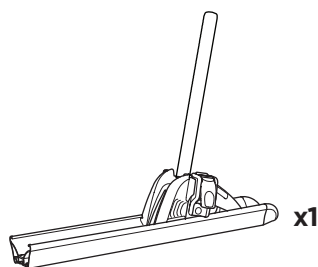

CITY CRASH

Complies with ISO norm

i

*** Max 15 kg**

22-80 mm

 x4 = **Max 60 kg** 

Max 30 kg

1st