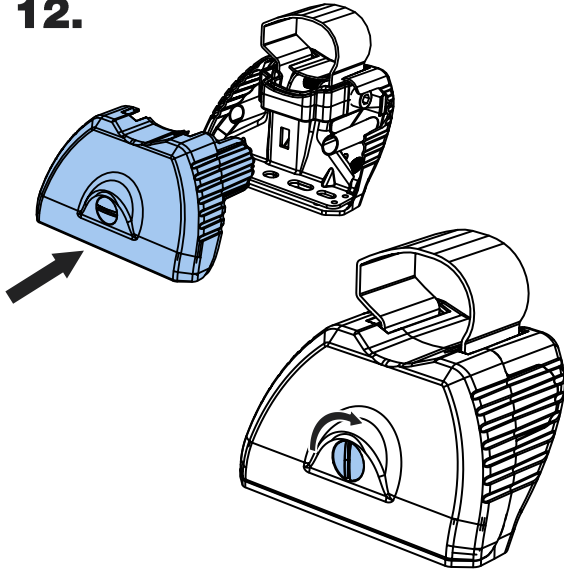

GA2PR/FL

KammBar

Instructions

CITY CRASH (✓)

According to ISO/ PAS 11154:2006

KammBar Pro

KammBar Fleet

Fitting Kit

5.

6.

7.

8.

9.

10.

11.

12.