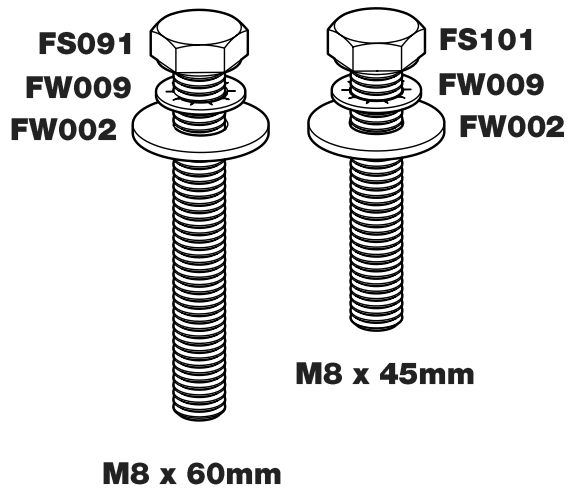

GA2PR/FL

KammBar

Instructions

CITY CRASH (✓)

According to ISO/ PAS 11154:2006

KammBar Pro

KammBar Fleet

Fitting Kit

5.

6.

7.

8.

9.

10.

11.

12.