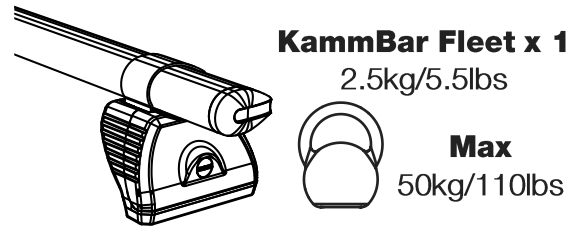

GA2PR/FL

KammBar

Instructions

CITY CRASH (✓)

According to ISO/ PAS 11154:2006

KammBar Pro

KammBar Fleet

Fitting Kit