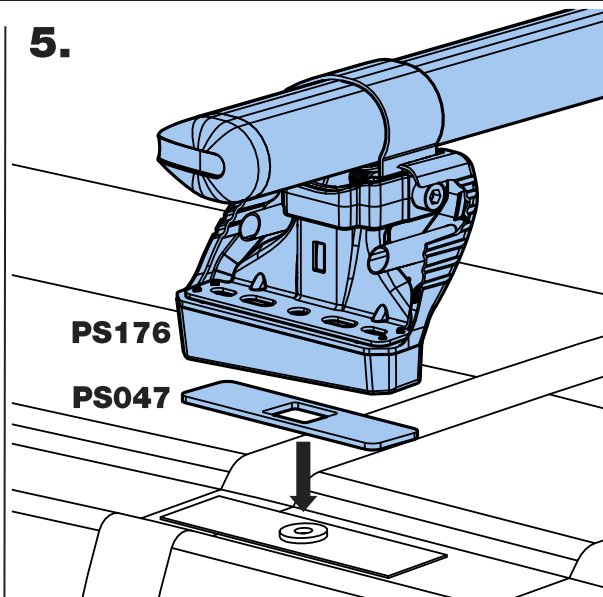

1.

2.

3.

SA397
PS176

SA398
PS176

SA397
PS175

SA398
PS175

4.

5.