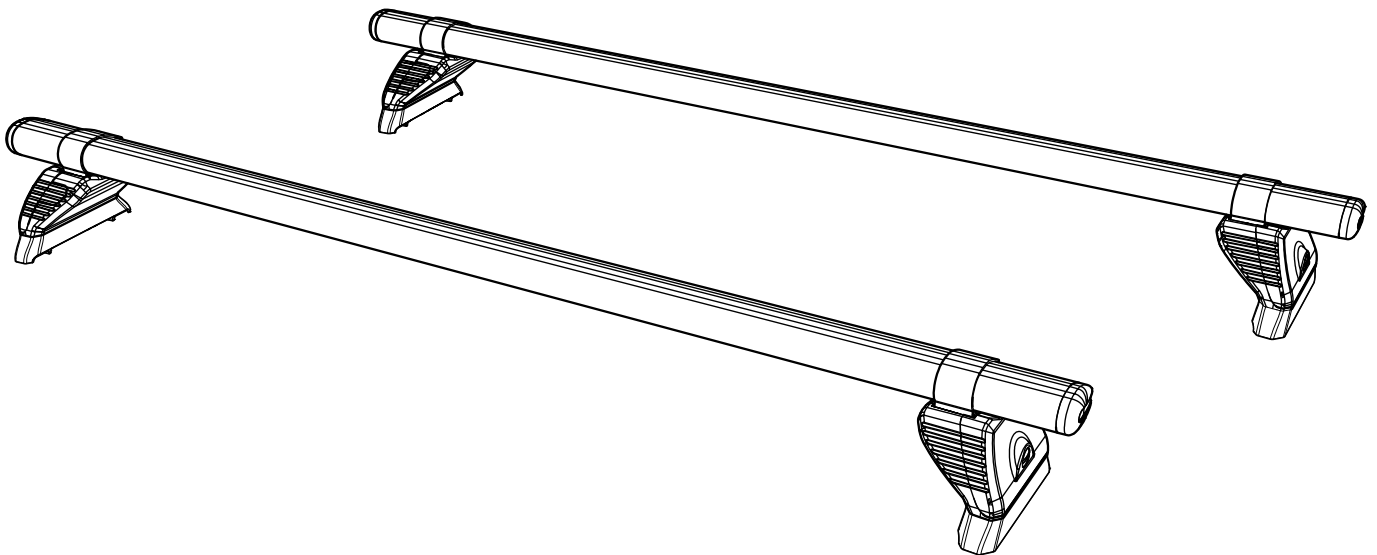

GA2PR/FL

KammBar

Instructions

CITY CRASH (✓)

According to ISO/ PAS 11154:2006

KammBar Pro

KammBar Fleet

Fitting Kit