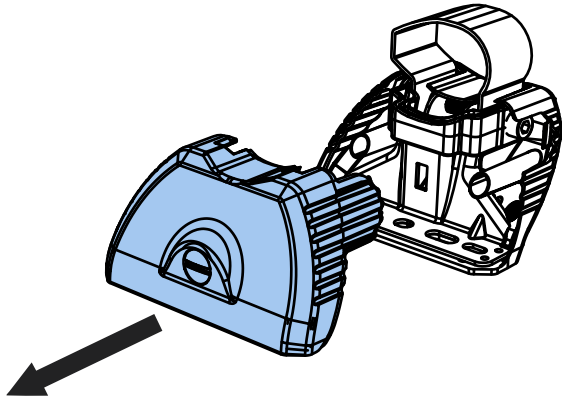

1.

2.

3.

SA397
PS176

SA398
PS176

SA397
PS175

SA398
PS175

4.

5.