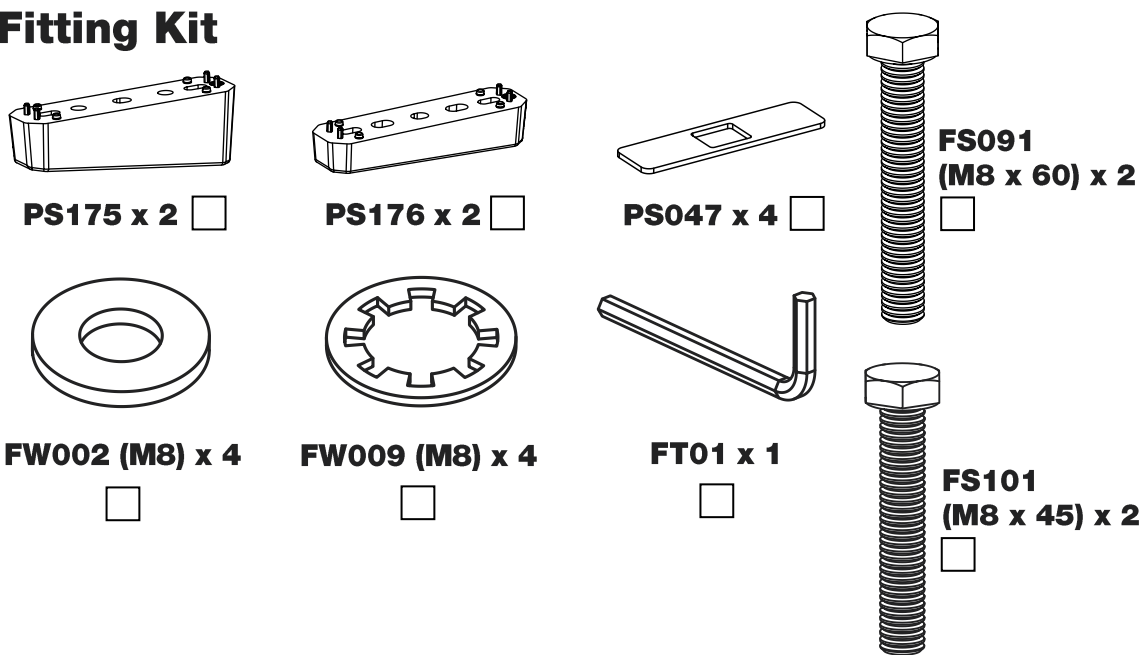

GA2PR/FL

KammBar

Instructions

CITY CRASH (✓)

According to ISO/ PAS 11154:2006

KammBar Pro

KammBar Fleet

Fitting Kit