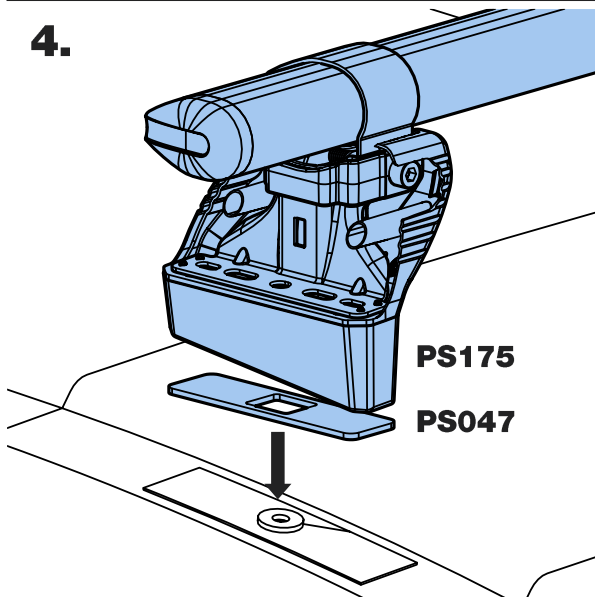

SA398
PS176

SA397
PS175

SA398
PS175

4.