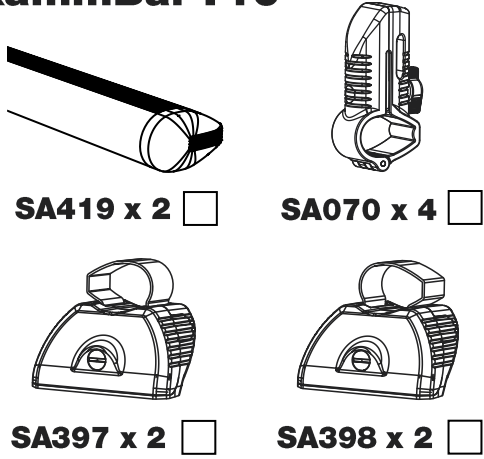

GA2PR/FL

KammBar

Instructions

CITY CRASH (✓)

According to ISO/ PAS 11154:2006

KammBar Pro

KammBar Fleet

Fitting Kit