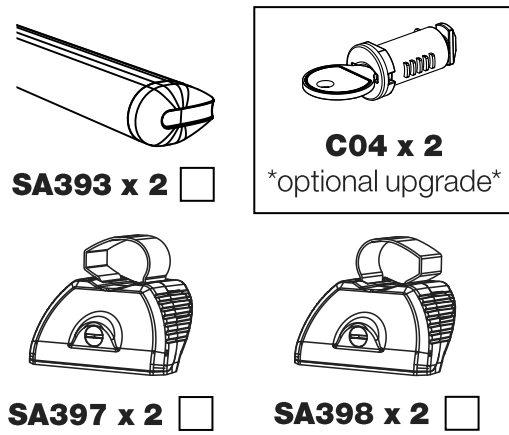

GA2PR/FL

KammBar

Instructions

CITY CRASH (✓)

According to ISO/ PAS 11154:2006

KammBar Pro

KammBar Fleet

Fitting Kit