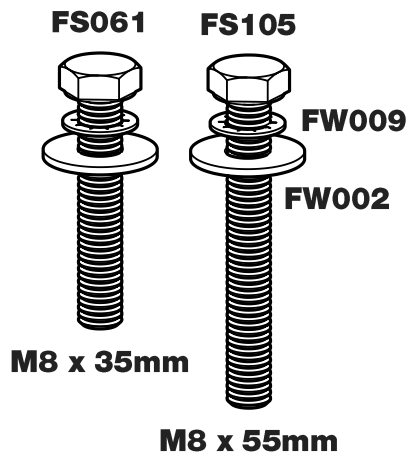

GB2PR/FL

KammBar

Instructions

CITY CRASH (✓)

According to ISO/ PAS 11154:2006

KammBar Pro

KammBar Fleet

Fitting Kit

1.

2.

3.

SA397
PS178

SA398
PS178

SA397
PS254L

SA398
PS254R

4.

5.

6.

7.

PS178 + M8 x 35mm

8.

PS254L/R + M8 x 55mm

9.

10.