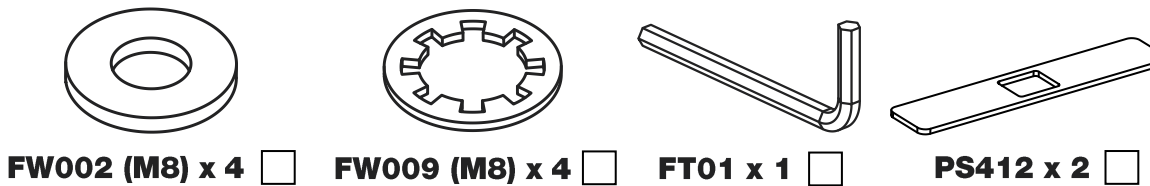

GB2PR/FL

KammBar

Instructions

CITY CRASH (✓)

According to ISO/ PAS 11154:2006

KammBar Pro

KammBar Fleet

Fitting Kit