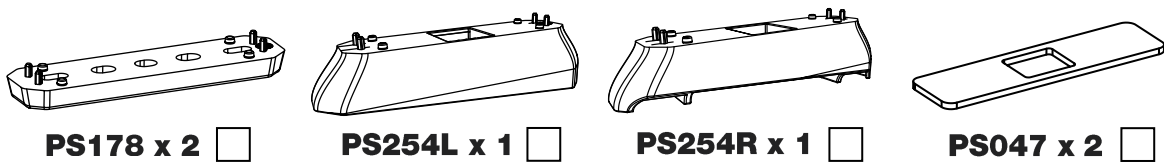

GB2PR/FL

KammBar

Instructions

CITY CRASH (✓)

According to ISO/ PAS 11154:2006

KammBar Pro

KammBar Fleet

Fitting Kit