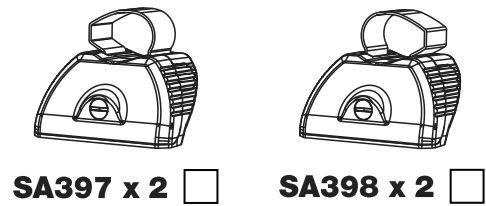

GB2PR/FL

KammBar

Instructions

CITY CRASH (✓)

According to ISO/ PAS 11154:2006

KammBar Pro

KammBar Fleet

Fitting Kit

1.

2.

3.

SA397
PS178

SA398
PS178

SA397
PS254L

SA398
PS254R

4.

5.

6.

7.

PS178 + M8 x 35mm

8.

PS254L/R + M8 x 55mm

9.

10.