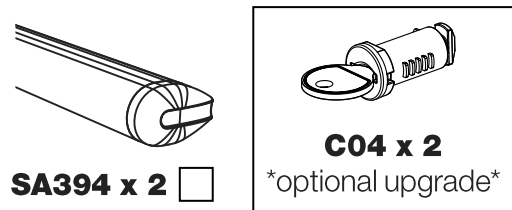

GB2PR/FL

KammBar

Instructions

CITY CRASH (✓)

According to ISO/ PAS 11154:2006

KammBar Pro

KammBar Fleet

Fitting Kit