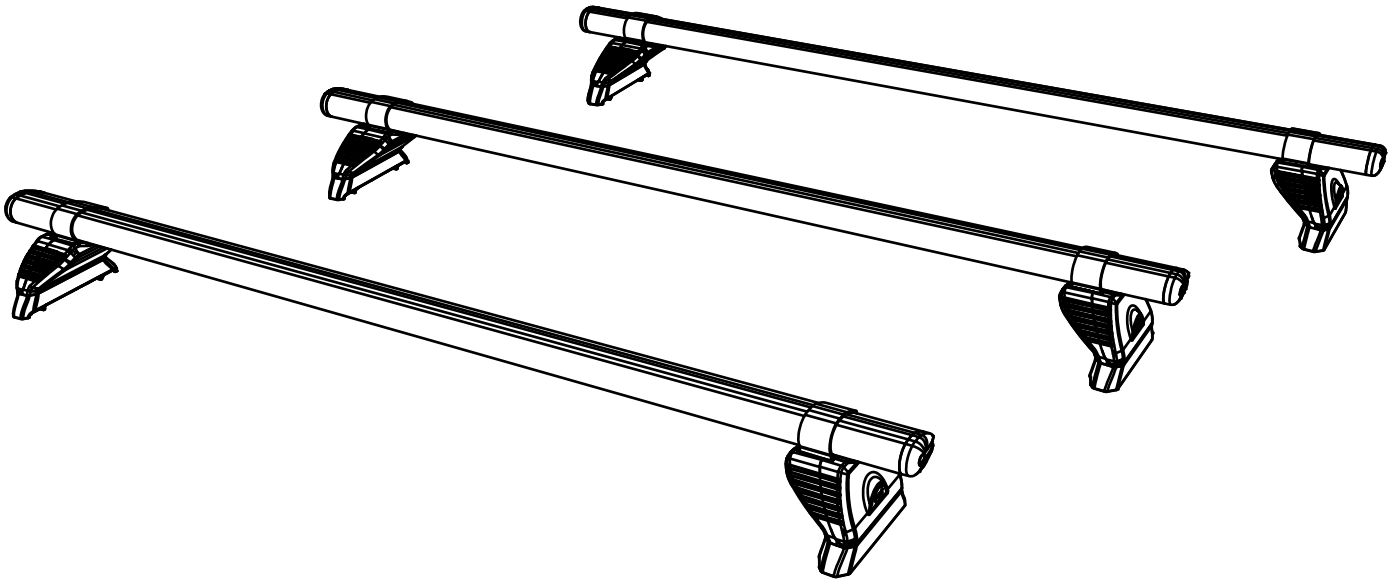

GB3PR/FL

KammBar

Instructions

CITY CRASH (✓)

According to ISO/ PAS 11154:2006

KammBar Pro

KammBar Fleet

Fitting Kit