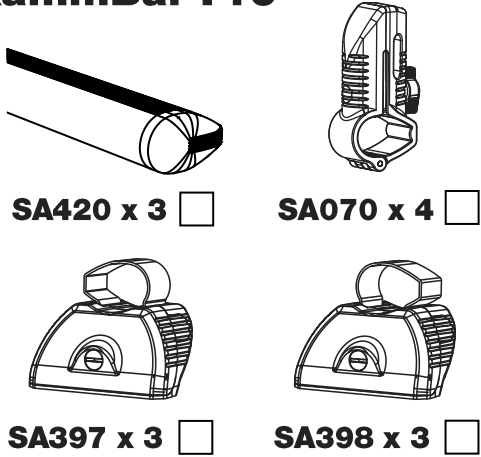

GB3PR/FL

KammBar

Instructions

CITY CRASH (✓)

According to ISO/ PAS 11154:2006

KammBar Pro

KammBar Fleet

Fitting Kit