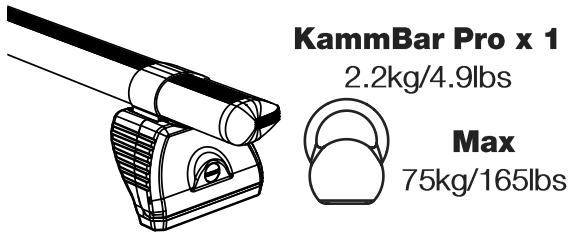

GB3PR/FL

KammBar

Instructions

CITY CRASH (✓)

According to ISO/ PAS 11154:2006

KammBar Pro

KammBar Fleet

Fitting Kit