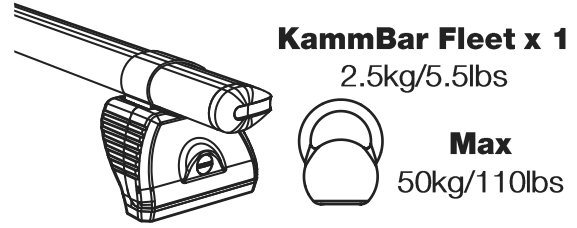

GB3PR/FL

KammBar

Instructions

CITY CRASH (✓)

According to ISO/ PAS 11154:2006

KammBar Pro

KammBar Fleet

Fitting Kit