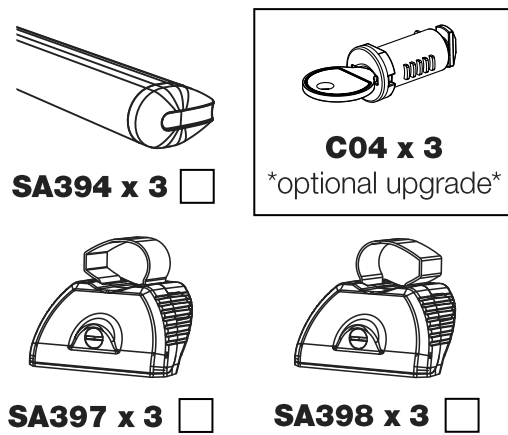

GB3PR/FL

KammBar

Instructions

CITY CRASH (✓)

According to ISO/ PAS 11154:2006

KammBar Pro

KammBar Fleet

Fitting Kit