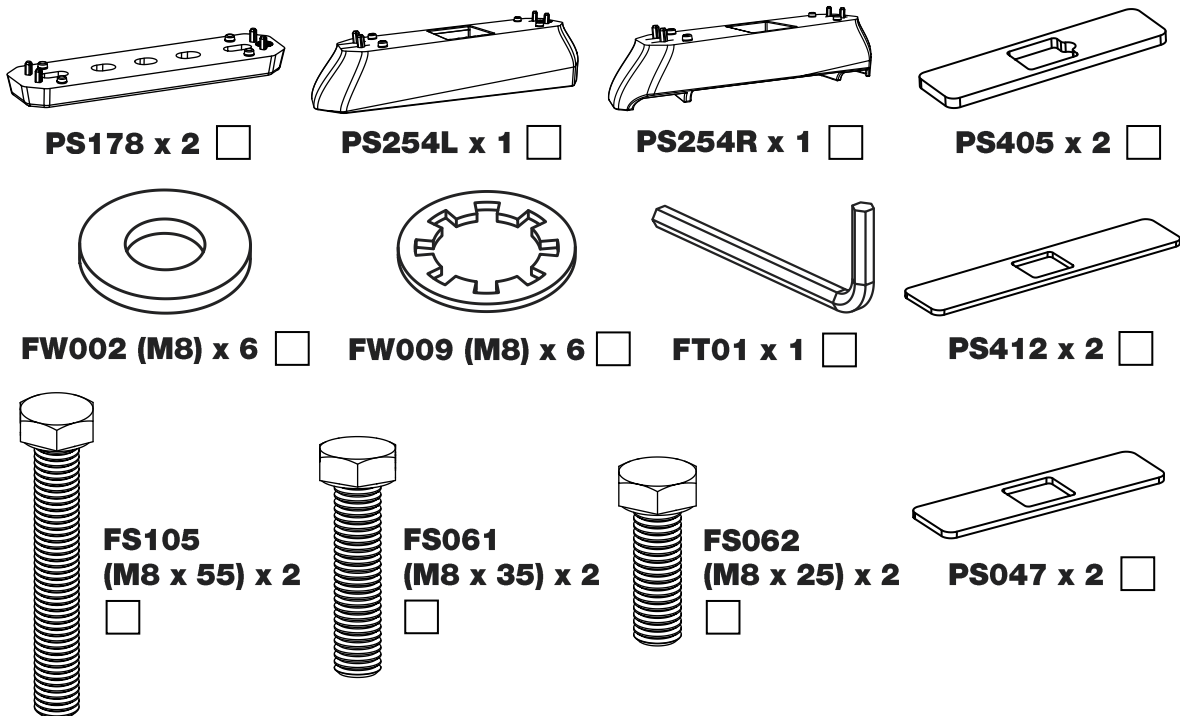

GC3PR/FL

KammBar

Instructions

CITY CRASH (✓)

According to ISO/ PAS 11154:2006

KammBar Pro

KammBar Fleet

Fitting Kit