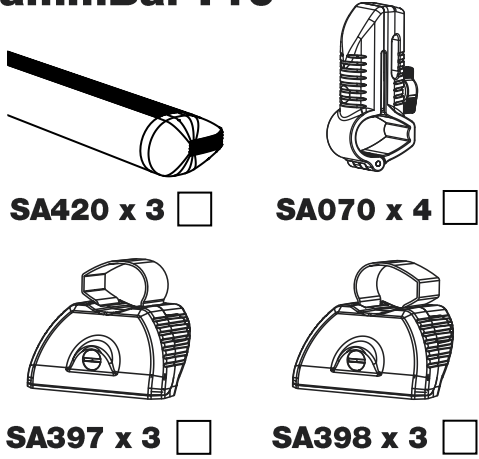

GC3PR/FL

KammBar

Instructions

CITY CRASH (✓)

According to ISO/ PAS 11154:2006

KammBar Pro

KammBar Fleet

Fitting Kit