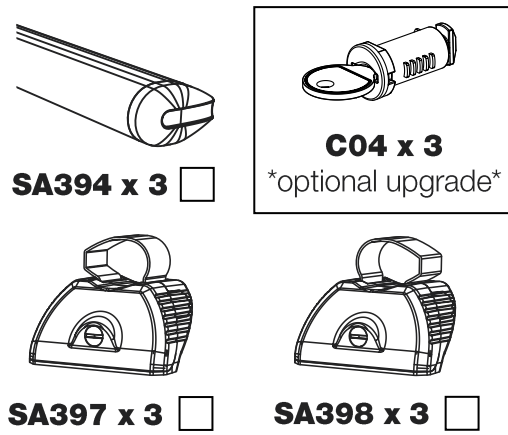

GC3PR/FL

KammBar

Instructions

CITY CRASH (✓)

According to ISO/ PAS 11154:2006

KammBar Pro

KammBar Fleet

Fitting Kit