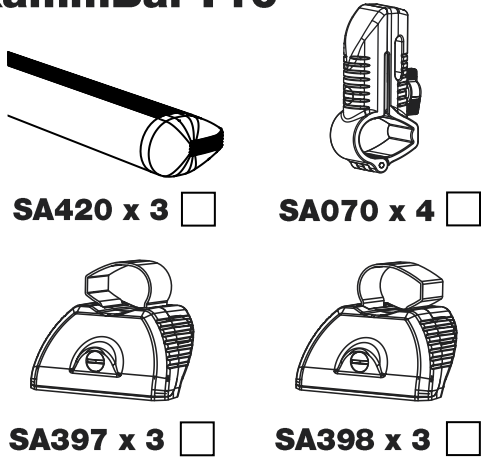

JA3PR/FL

KammBar

Instructions

CITY CRASH (✓)

According to ISO/ PAS 11154:2006

KammBar Pro

KammBar Fleet

Fitting Kit