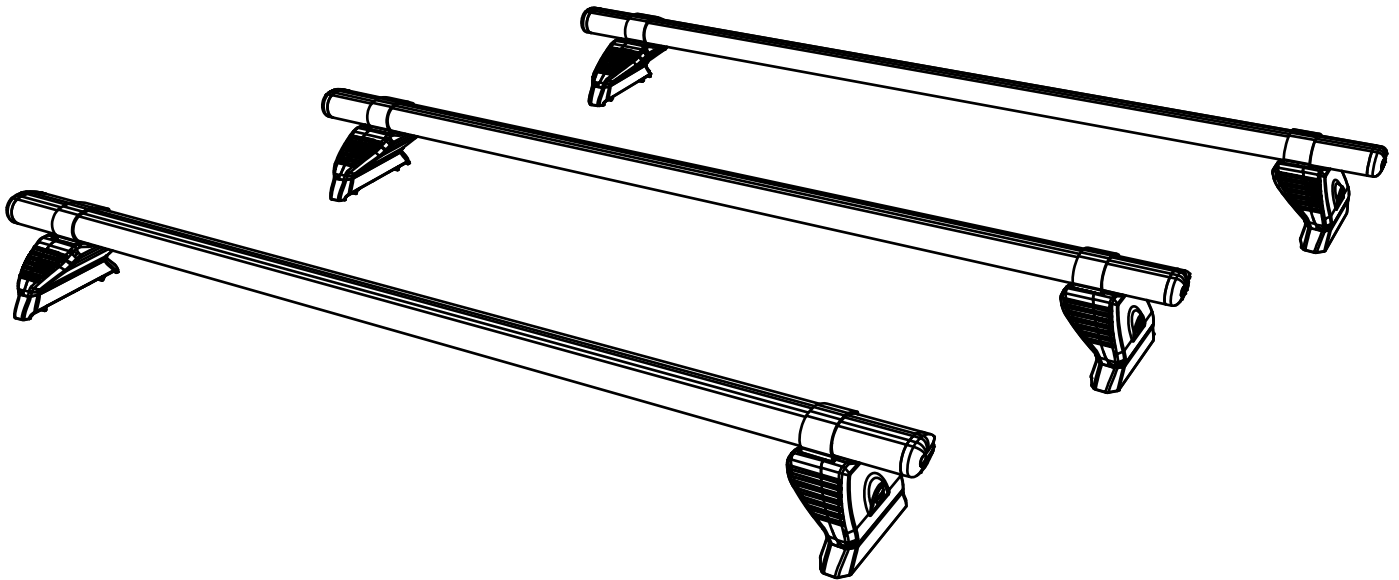

JA3PR/FL

KammBar

Instructions

CITY CRASH (✓)

According to ISO/ PAS 11154:2006

KammBar Pro

KammBar Fleet

Fitting Kit