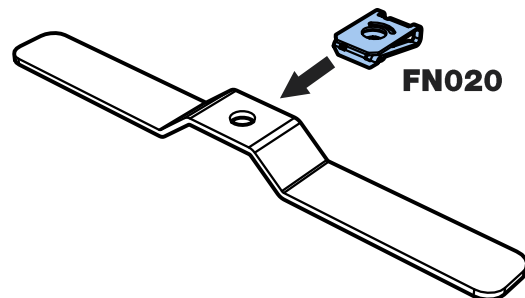

1.

2.

3.

SA397
PS180

SA397
PS179

SA397
PS180

SA398
PS180

SA398
PS179

SA398
PS180

4.

5.