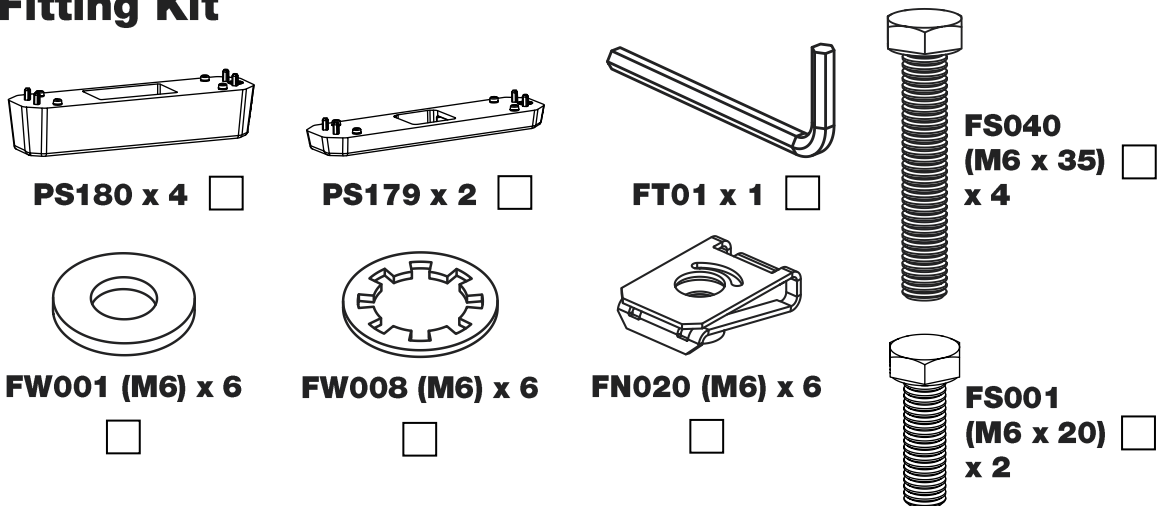

JA3PR/FL

KammBar

Instructions

CITY CRASH (✓)

According to ISO/ PAS 11154:2006

KammBar Pro

KammBar Fleet

Fitting Kit