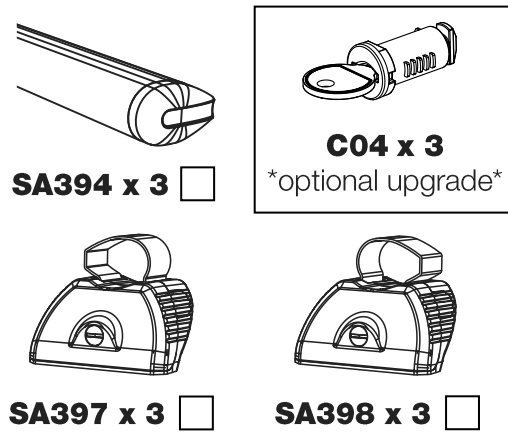

JA3PR/FL

KammBar

Instructions

CITY CRASH (✓)

According to ISO/ PAS 11154:2006

KammBar Pro

KammBar Fleet

Fitting Kit