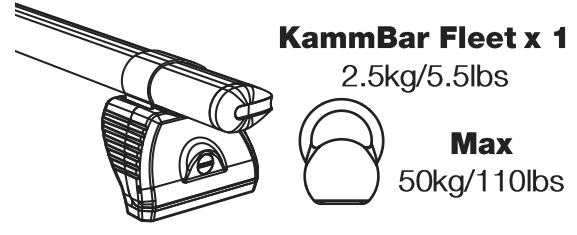

JA3PR/FL

KammBar

Instructions

CITY CRASH (✓)

According to ISO/ PAS 11154:2006

KammBar Pro

KammBar Fleet

Fitting Kit