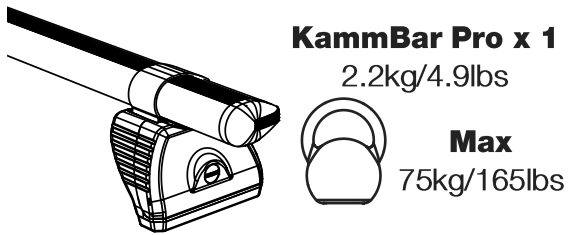

JA3PR/FL

KammBar

Instructions

CITY CRASH (✓)

According to ISO/ PAS 11154:2006

KammBar Pro

KammBar Fleet

Fitting Kit