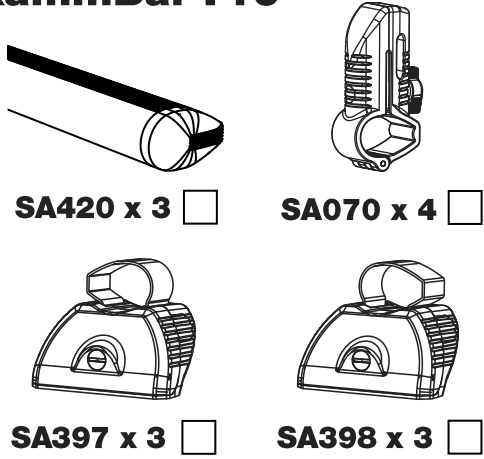

JC3PR/FL KammBar

Instructions

CITY CRASH (✓)

According to ISO/ PAS 11154:2006

KammBar Pro

KammBar Fleet

Fitting Kit

1.