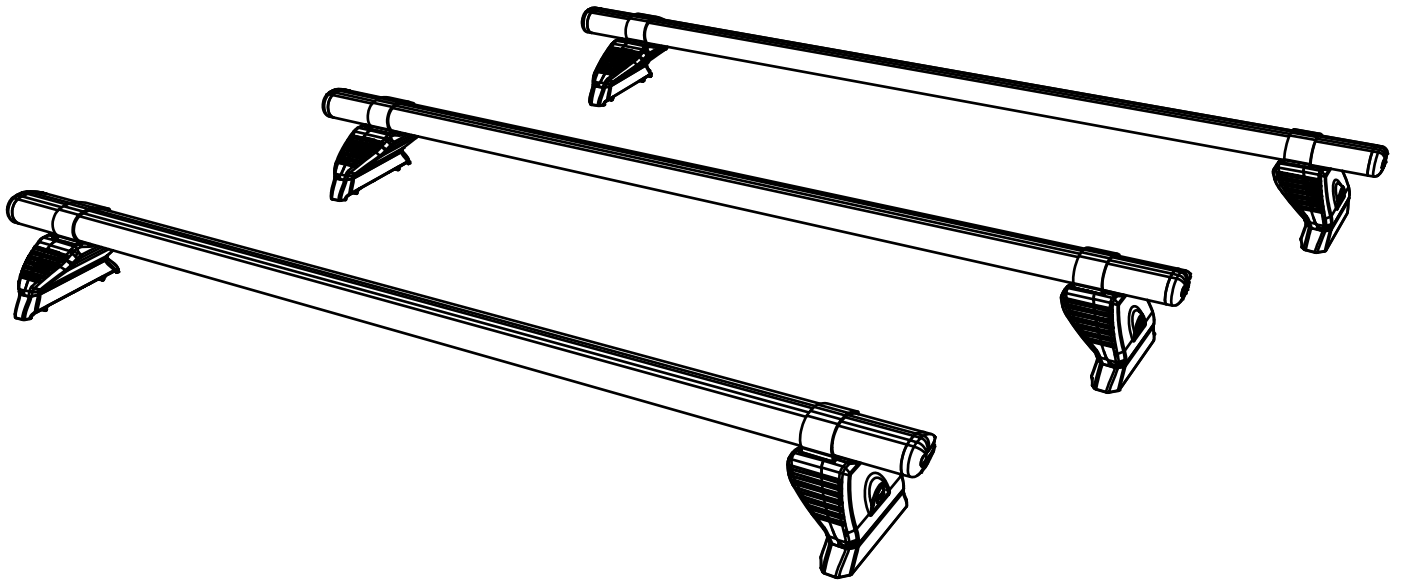

JC3PR/FL KammBar

Instructions

CITY CRASH (✓)

According to ISO/ PAS 11154:2006

KammBar Pro

KammBar Fleet

Fitting Kit

1.