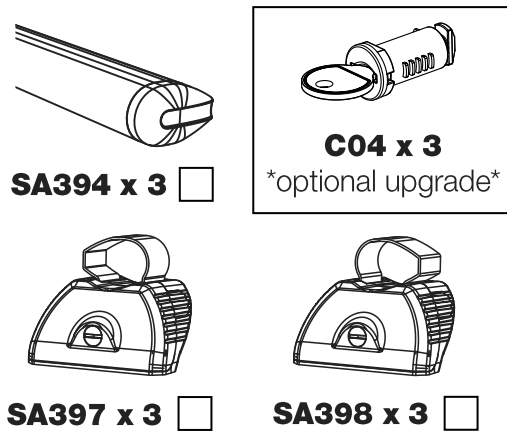

JC3PR/FL KammBar

Instructions

CITY CRASH (✓)

According to ISO/ PAS 11154:2006

KammBar Pro

KammBar Fleet

Fitting Kit

1.