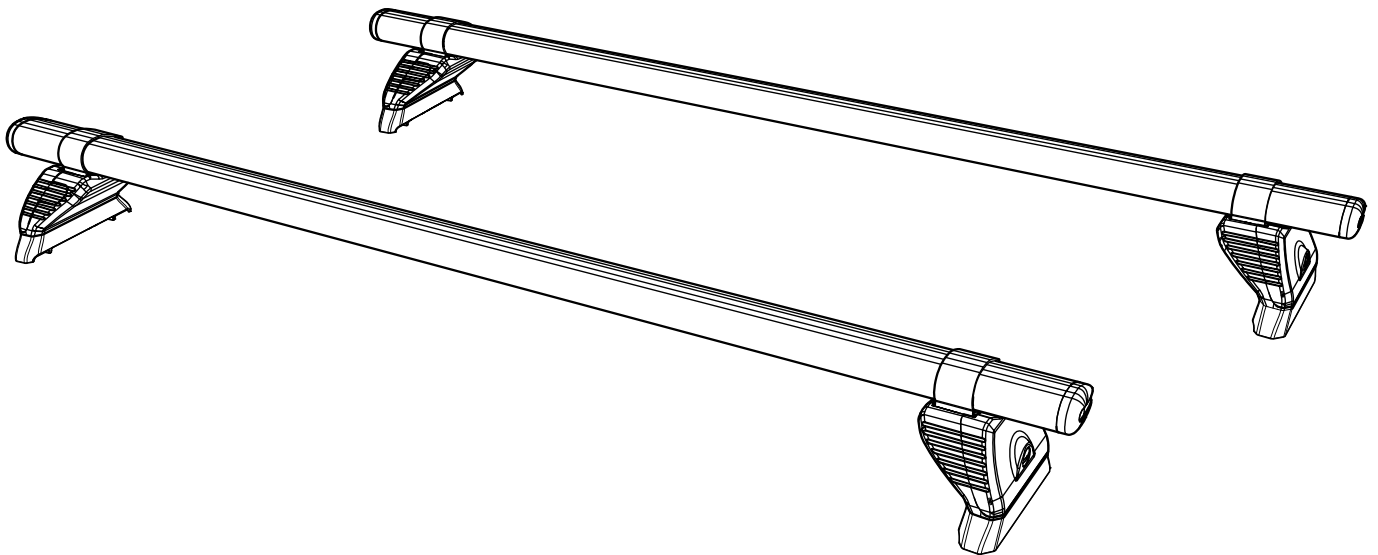

JD2PR/FL KammBar Instructions

CITY CRASH (✓)

According to ISO/ PAS 11154:2006

KammBar Pro

KammBar Fleet

Fitting Kit

1.

2.