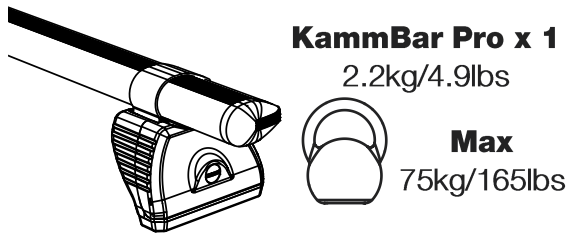

JD2PR/FL KammBar Instructions

CITY CRASH (✓)

According to ISO/ PAS 11154:2006

KammBar Pro

KammBar Fleet

Fitting Kit

1.

2.