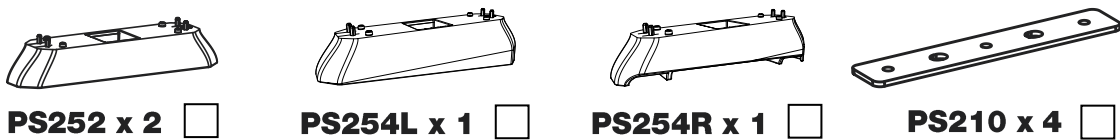

JD2PR/FL KammBar Instructions

CITY CRASH (✓)

According to ISO/ PAS 11154:2006

KammBar Pro

KammBar Fleet

Fitting Kit

1.

2.