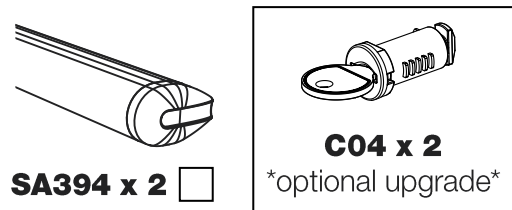

JD2PR/FL KammBar Instructions

CITY CRASH (✓)

According to ISO/ PAS 11154:2006

KammBar Pro

KammBar Fleet

Fitting Kit

1.

2.