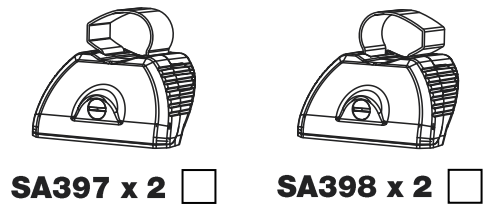

JD2PR/FL KammBar Instructions

CITY CRASH (✓)

According to ISO/ PAS 11154:2006

KammBar Pro

KammBar Fleet

Fitting Kit

1.

2.