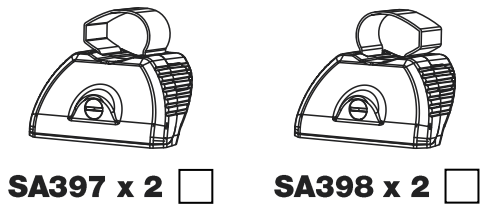

JD2PR/FL KammBar Instructions

CITY CRASH (✓)

According to ISO/ PAS 11154:2006

KammBar Pro

KammBar Fleet

Fitting Kit

1.

2.