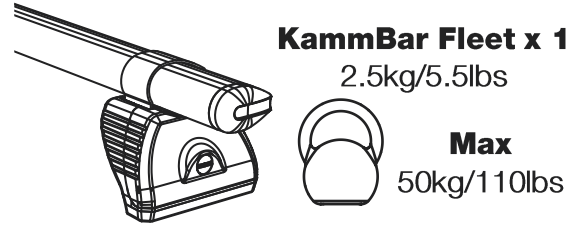

JD2PR/FL KammBar Instructions

CITY CRASH (✓)

According to ISO/ PAS 11154:2006

KammBar Pro

KammBar Fleet

Fitting Kit

1.

2.