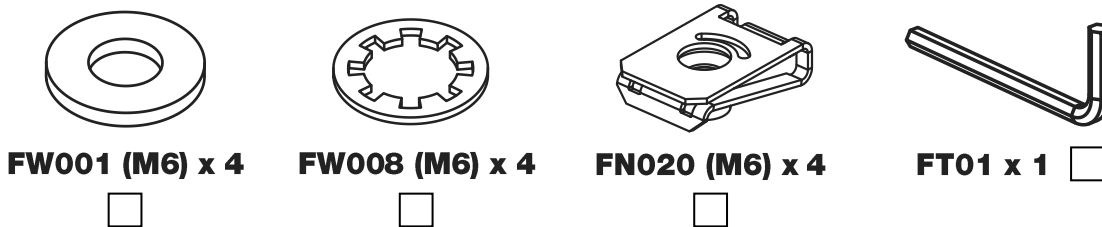

JD2PR/FL KammBar Instructions

CITY CRASH (✓)

According to ISO/ PAS 11154:2006

KammBar Pro

KammBar Fleet

Fitting Kit

1.

2.