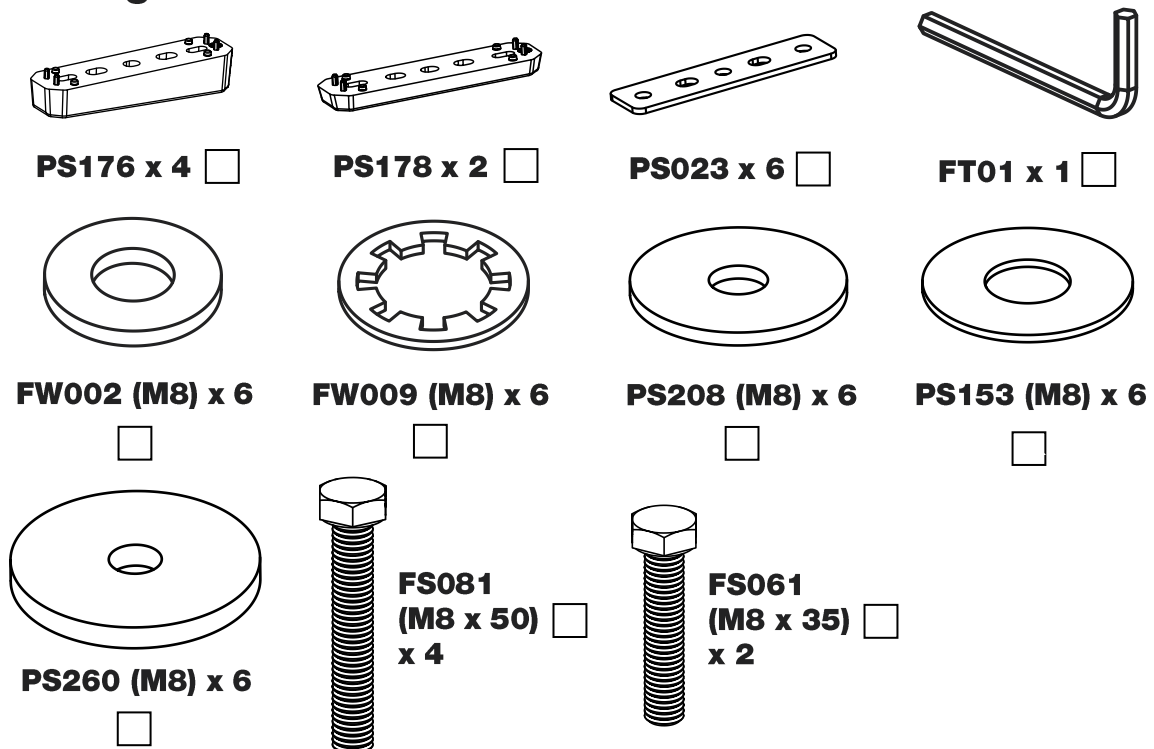

Fitting Kit