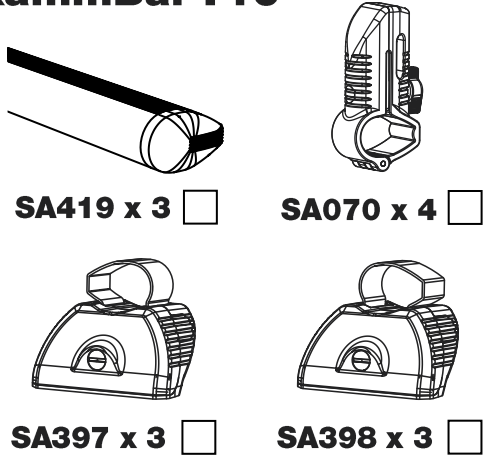

KammBar Pro