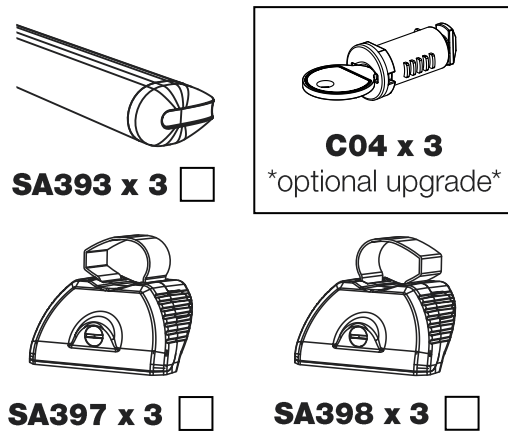

KammBar Fleet