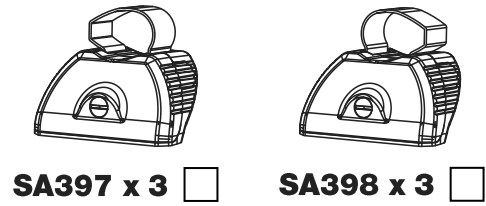

MA3PR/FL KammBar

Instructions

CITY CRASH (✓)

According to ISO/ PAS 11154:2006

KammBar Pro

KammBar Fleet

Fitting Kit

1.