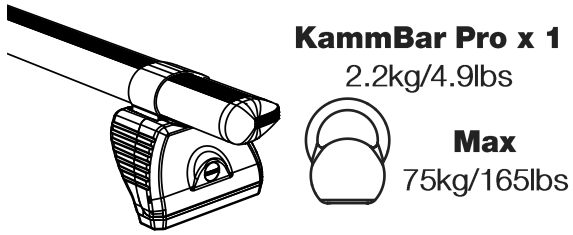

MA3PR/FL KammBar

Instructions

CITY CRASH (✓)

According to ISO/ PAS 11154:2006

KammBar Pro

KammBar Fleet

Fitting Kit

1.