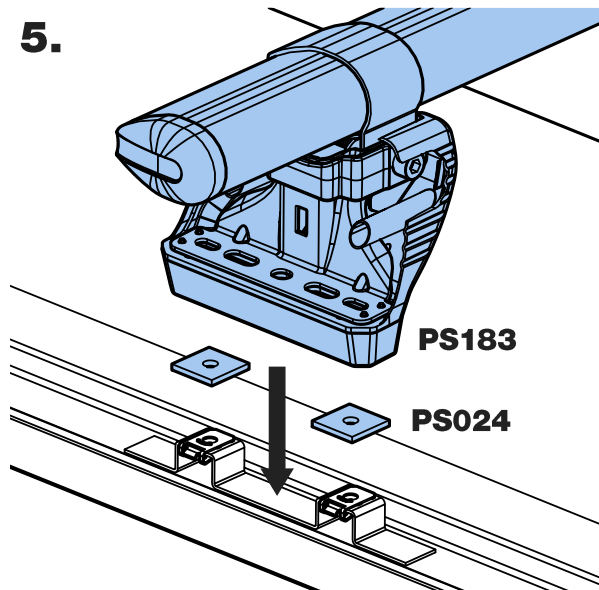

1.

2.

3.

SA397

PS183

SA397

PS183

SA397

PS183

SA398

PS183

SA398

PS183

SA398

PS183

4.

5.