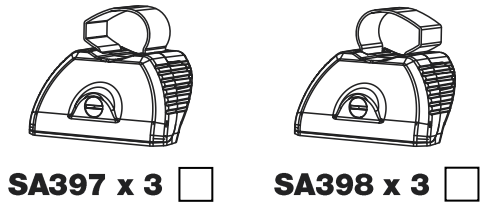

MA3PR/FL KammBar

Instructions

CITY CRASH (✓)

According to ISO/ PAS 11154:2006

KammBar Pro

KammBar Fleet

Fitting Kit

1.