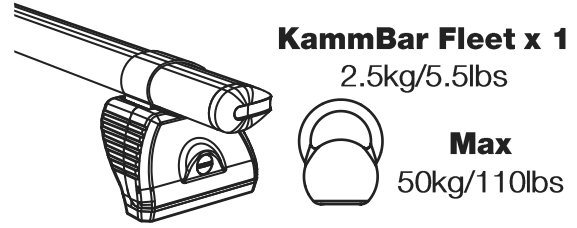

MA3PR/FL KammBar

Instructions

CITY CRASH (✓)

According to ISO/ PAS 11154:2006

KammBar Pro

KammBar Fleet

Fitting Kit

1.