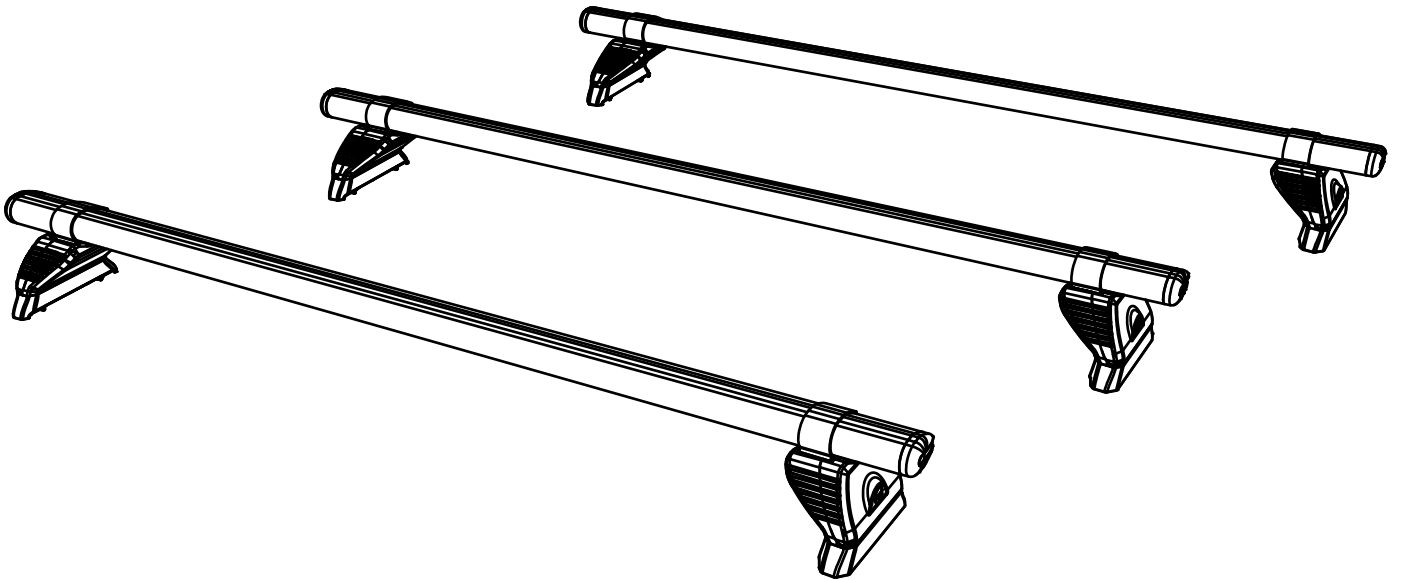

MA3PR/FL KammBar

Instructions

CITY CRASH (✓)

According to ISO/ PAS 11154:2006

KammBar Pro

KammBar Fleet

Fitting Kit

1.