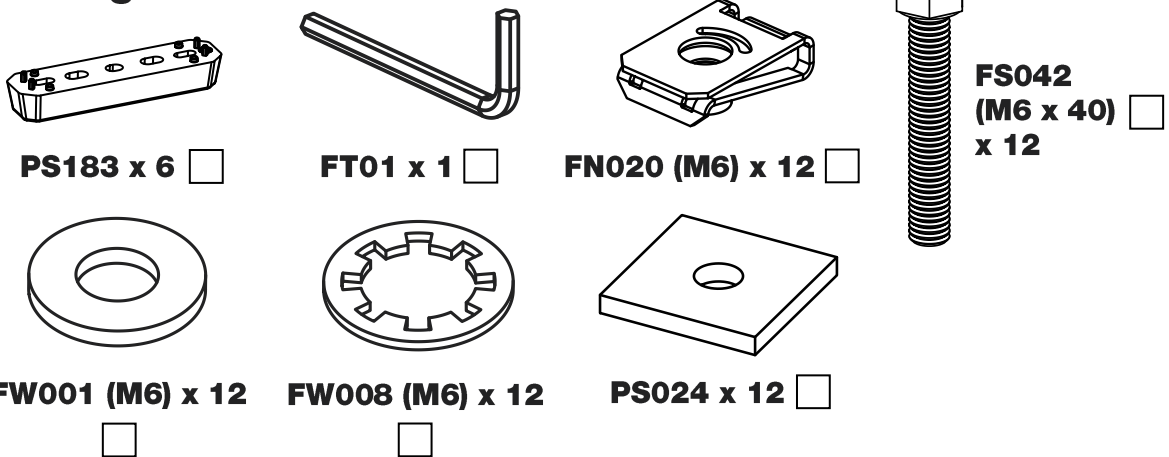

MA3PR/FL KammBar

Instructions

CITY CRASH (✓)

According to ISO/ PAS 11154:2006

KammBar Pro

KammBar Fleet

Fitting Kit

1.