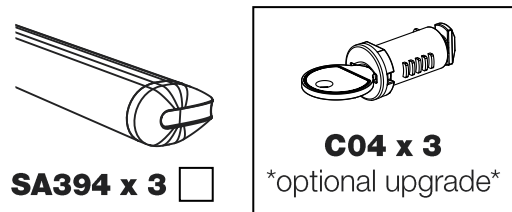

MA3PR/FL KammBar

Instructions

CITY CRASH (✓)

According to ISO/ PAS 11154:2006

KammBar Pro

KammBar Fleet

Fitting Kit

1.