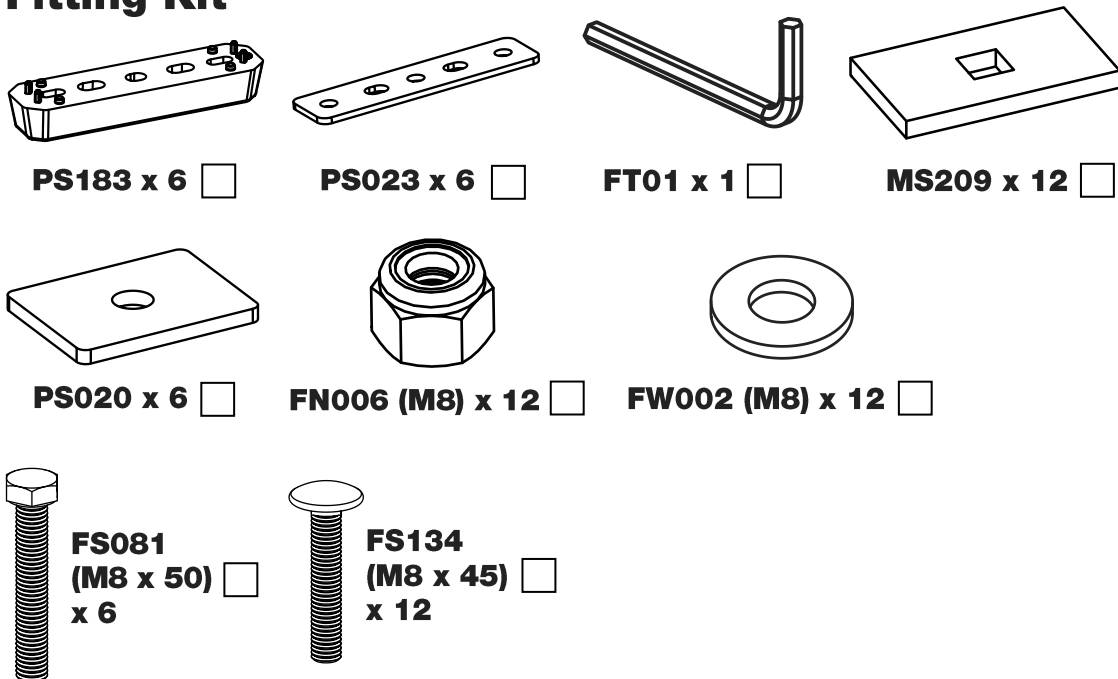

Fitting Kit