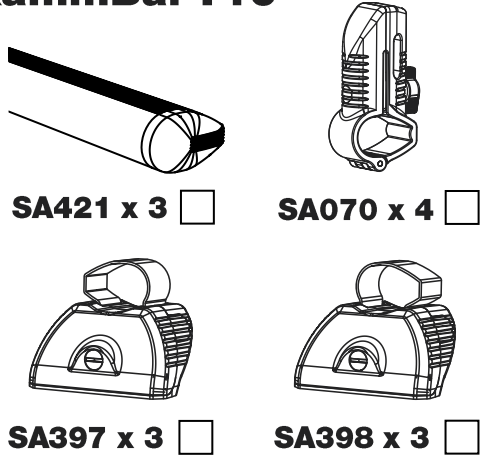

KammBar Pro