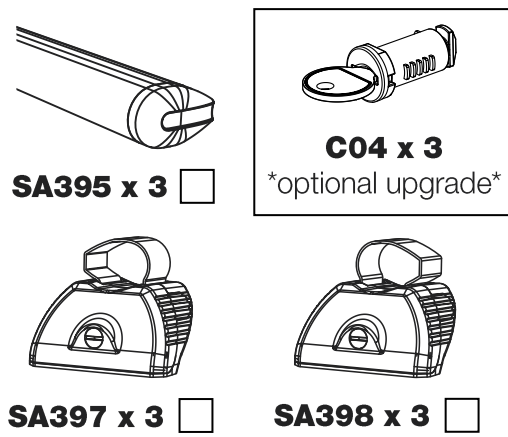

KammBar Fleet