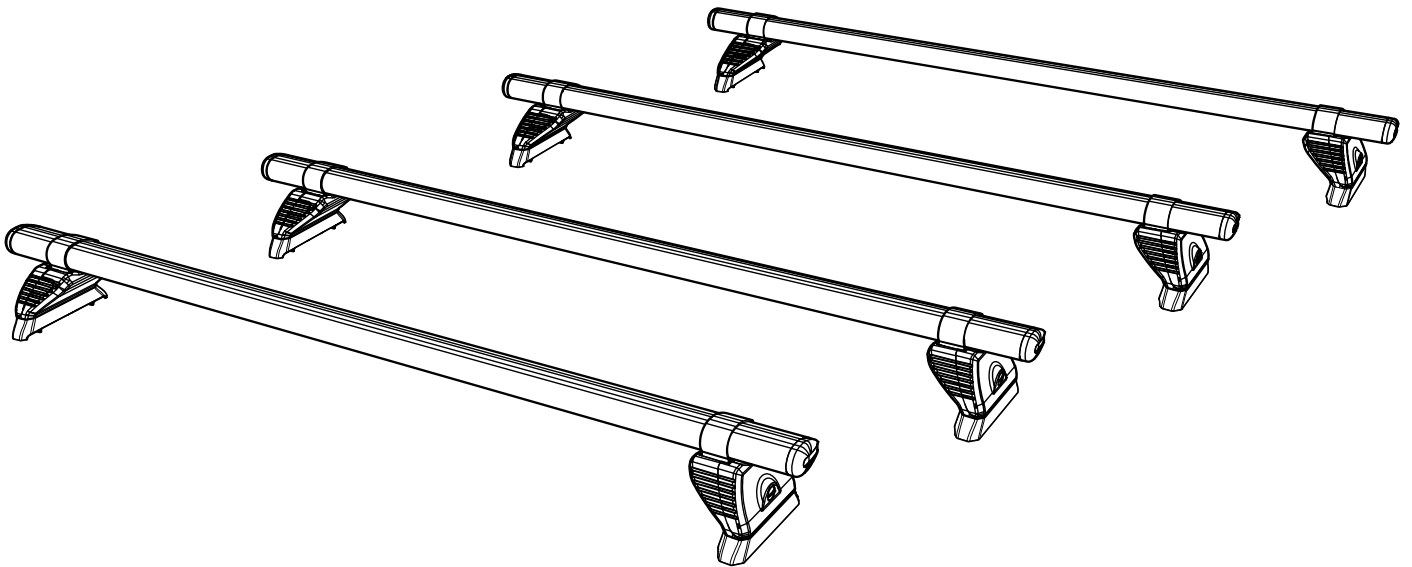

QA4PR/FL KammBar

Instructions

CITY CRASH (✓)

According to ISO/ PAS 11154:2006

KammBar Pro

KammBar Fleet

Fitting Kit

1.