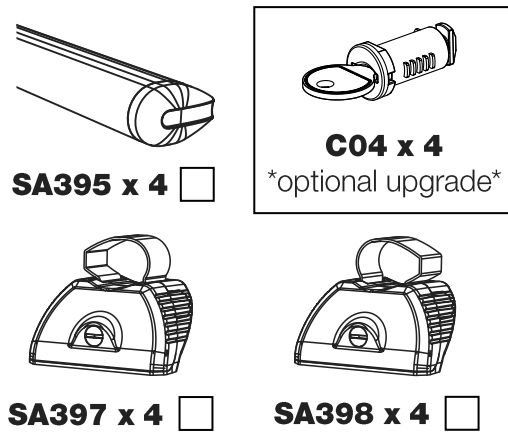

QA4PR/FL KammBar

Instructions

CITY CRASH (✓)

According to ISO/ PAS 11154:2006

KammBar Pro

KammBar Fleet

Fitting Kit

1.