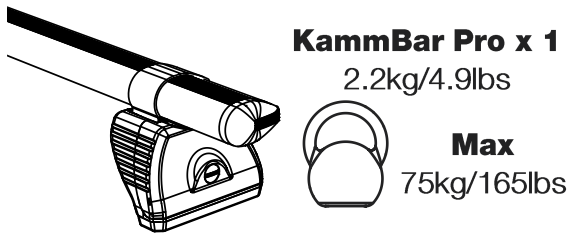

QA4PR/FL KammBar

Instructions

CITY CRASH (✓)

According to ISO/ PAS 11154:2006

KammBar Pro

KammBar Fleet

Fitting Kit

1.