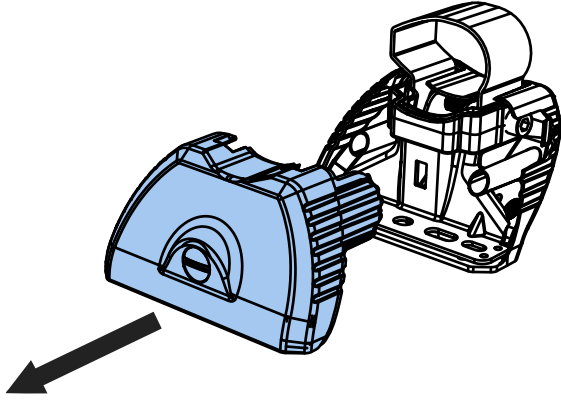

QA4PR/FL KammBar

Instructions

CITY CRASH (✓)

According to ISO/ PAS 11154:2006

KammBar Pro

KammBar Fleet

Fitting Kit

1.