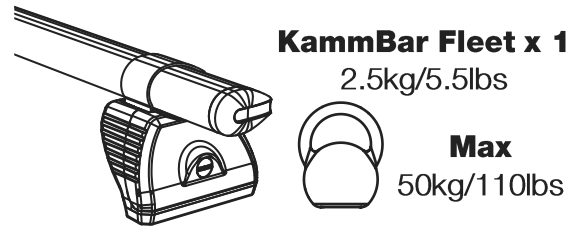

QA4PR/FL KammBar

Instructions

CITY CRASH (✓)

According to ISO/ PAS 11154:2006

KammBar Pro

KammBar Fleet

Fitting Kit

1.