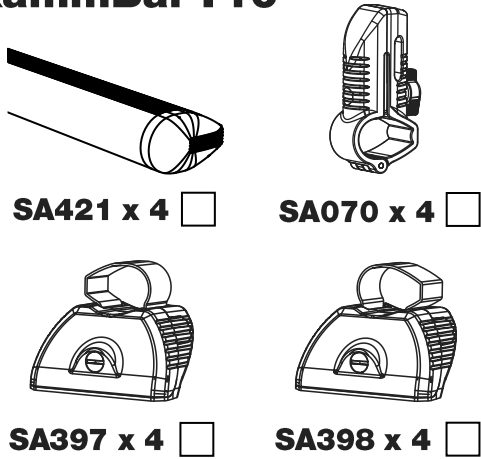

QA4PR/FL KammBar

Instructions

CITY CRASH (✓)

According to ISO/ PAS 11154:2006

KammBar Pro

KammBar Fleet

Fitting Kit

1.