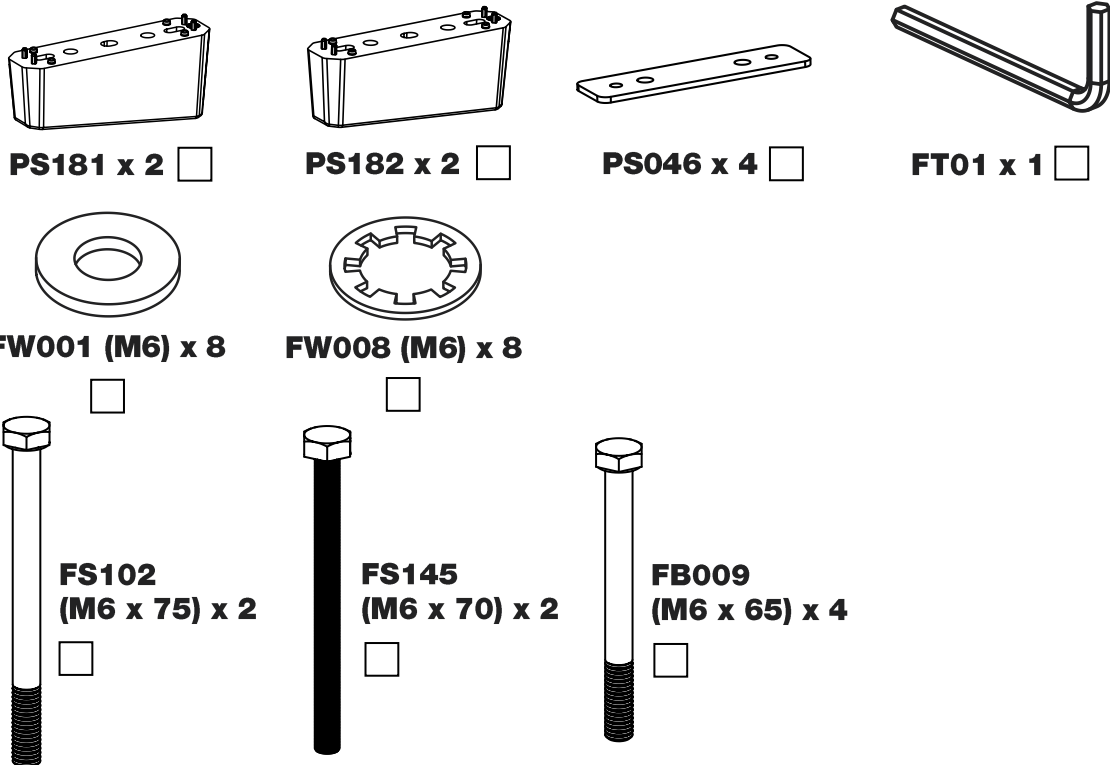

Fitting Kit