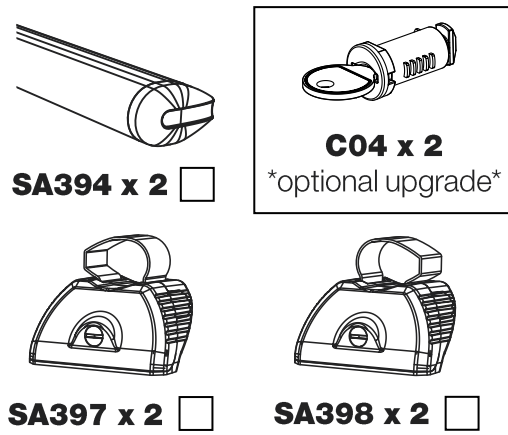

KammBar Fleet