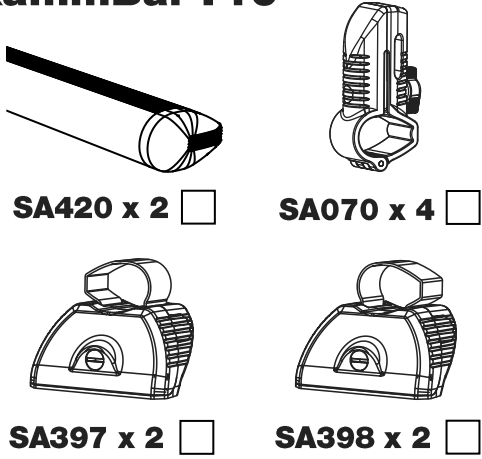

KammBar Pro