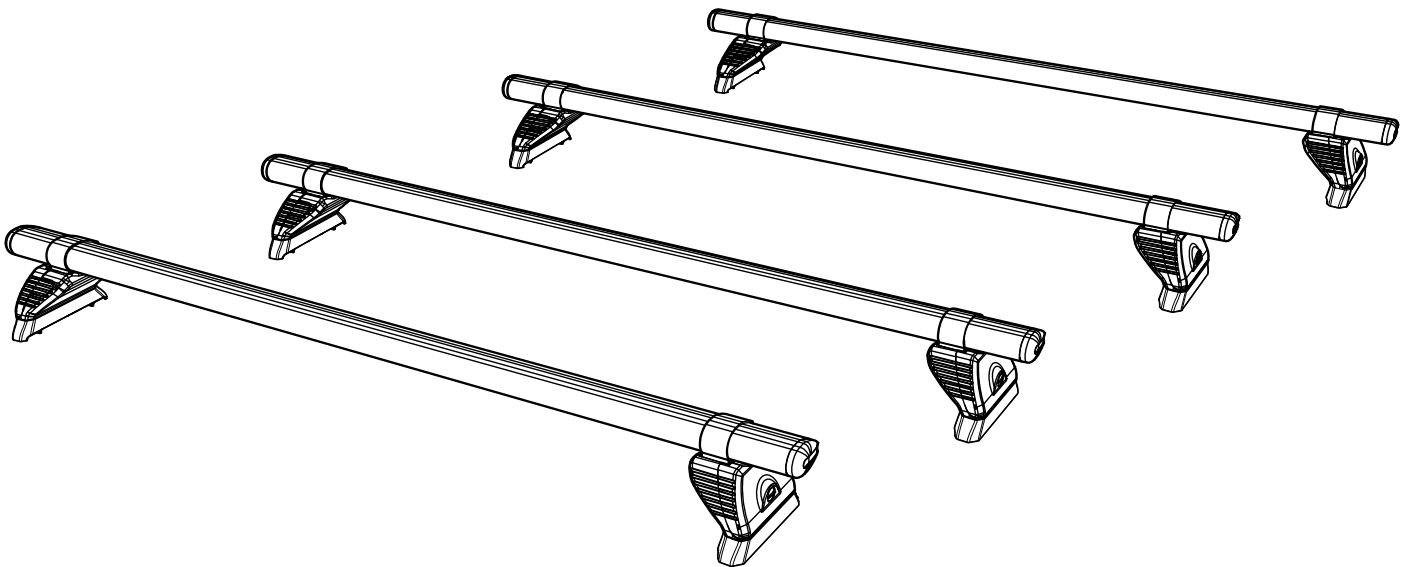

RA4PR/FL

KammBar

Instructions

CITY CRASH (✓)

According to ISO/ PAS 11154:2006

KammBar Pro

KammBar Fleet

Fitting Kit