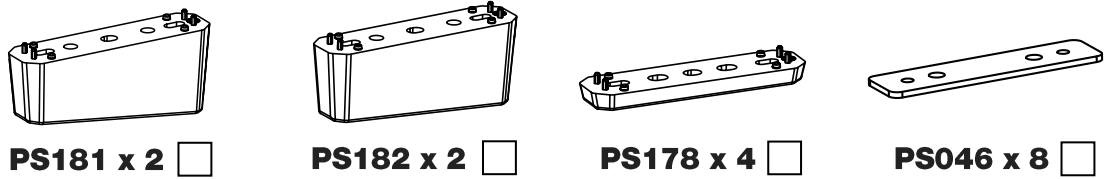

RA4PR/FL

KammBar

Instructions

CITY CRASH (✓)

According to ISO/ PAS 11154:2006

KammBar Pro

KammBar Fleet

Fitting Kit