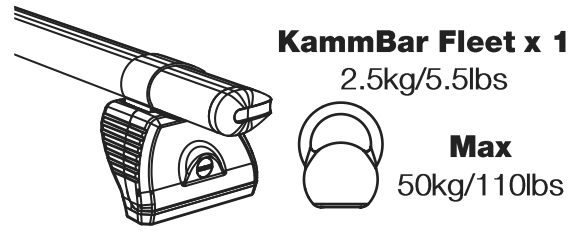

RA4PR/FL

KammBar

Instructions

CITY CRASH (✓)

According to ISO/ PAS 11154:2006

KammBar Pro

KammBar Fleet

Fitting Kit