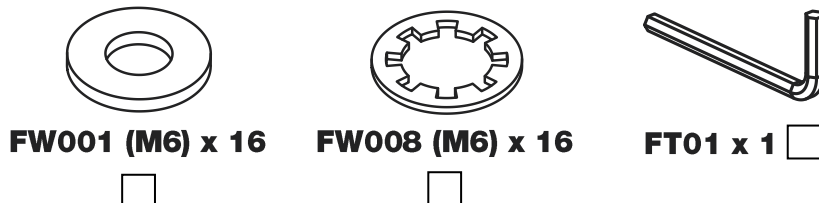

RA4PR/FL

KammBar

Instructions

CITY CRASH (✓)

According to ISO/ PAS 11154:2006

KammBar Pro

KammBar Fleet

Fitting Kit