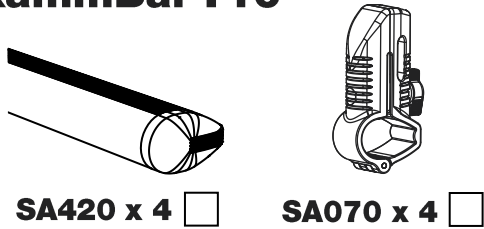

RA4PR/FL

KammBar

Instructions

CITY CRASH (✓)

According to ISO/ PAS 11154:2006

KammBar Pro

KammBar Fleet

Fitting Kit