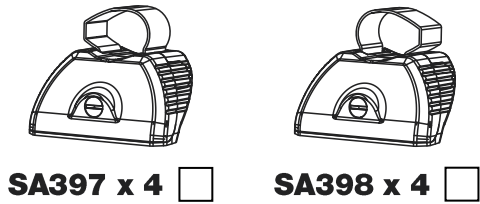

RA4PR/FL

KammBar

Instructions

CITY CRASH (✓)

According to ISO/ PAS 11154:2006

KammBar Pro

KammBar Fleet

Fitting Kit