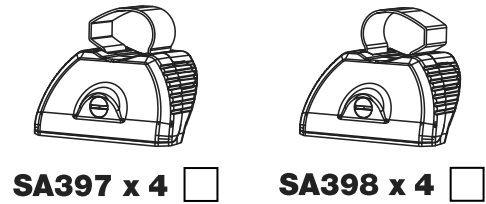

RA4PR/FL

KammBar

Instructions

CITY CRASH (✓)

According to ISO/ PAS 11154:2006

KammBar Pro

KammBar Fleet

Fitting Kit