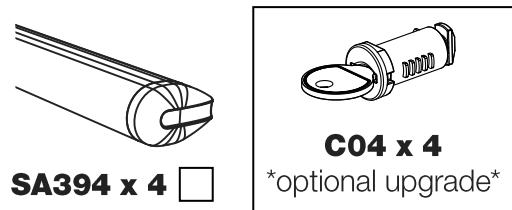

RA4PR/FL

KammBar

Instructions

CITY CRASH (✓)

According to ISO/ PAS 11154:2006

KammBar Pro

KammBar Fleet

Fitting Kit