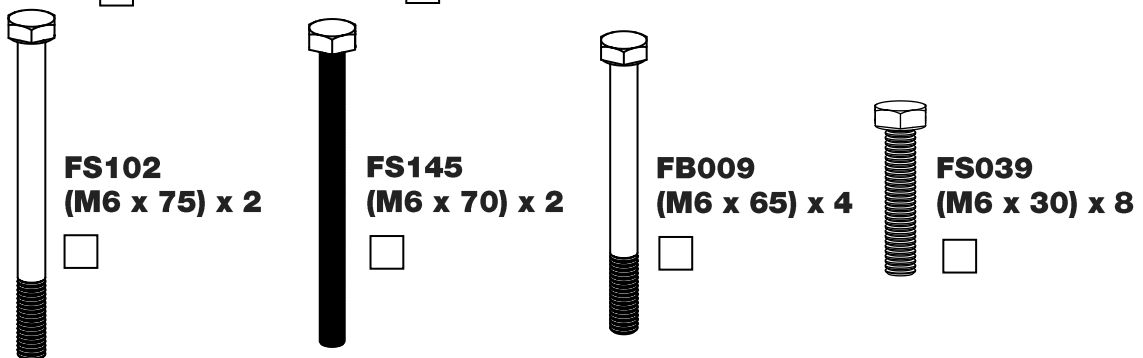

RA4PR/FL

KammBar

Instructions

CITY CRASH (✓)

According to ISO/ PAS 11154:2006

KammBar Pro

KammBar Fleet

Fitting Kit