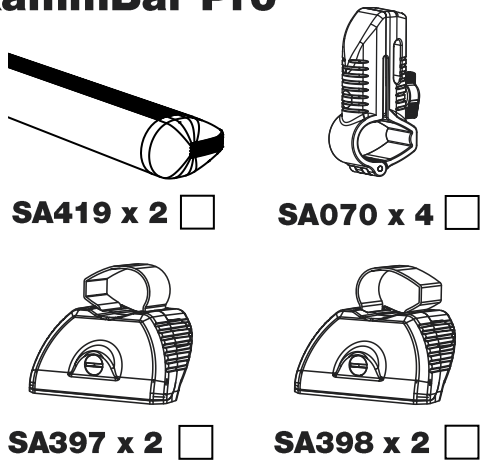

KammBar Pro