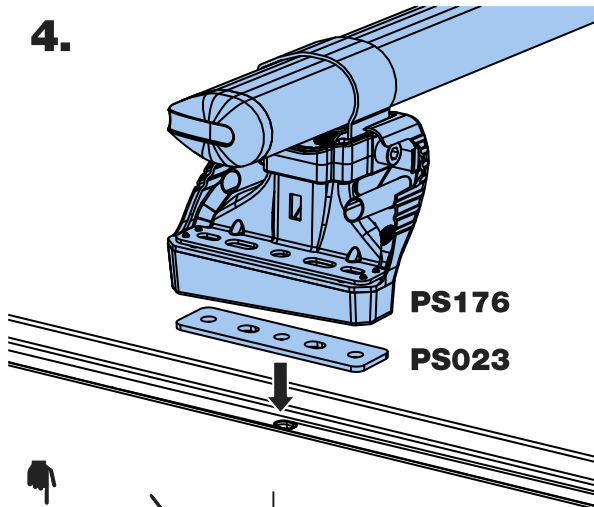

SA398

PS176

SA398

PS178

SA398

PS176

4.