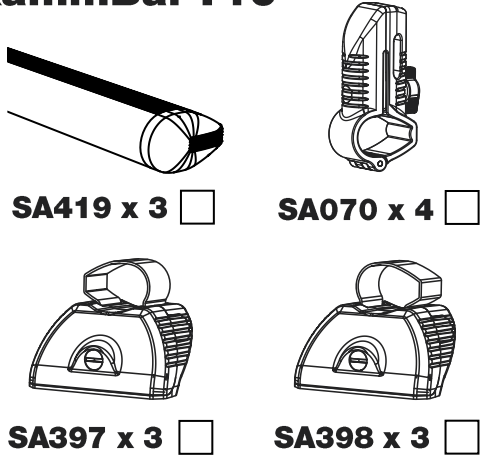

TA3PR/FL

KammBar

Instructions

CITY CRASH (✓)

According to ISO/ PAS 11154:2006

KammBar Pro

KammBar Fleet

Fitting Kit