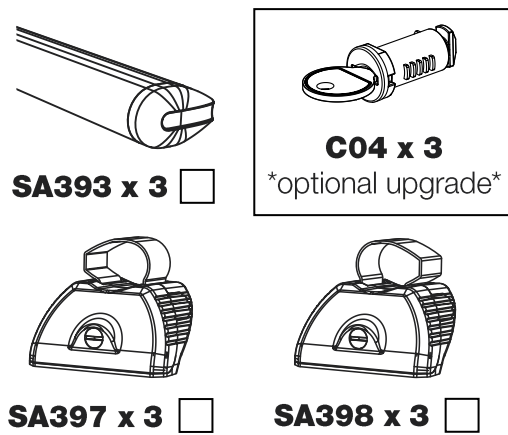

TA3PR/FL

KammBar

Instructions

CITY CRASH (✓)

According to ISO/ PAS 11154:2006

KammBar Pro

KammBar Fleet

Fitting Kit