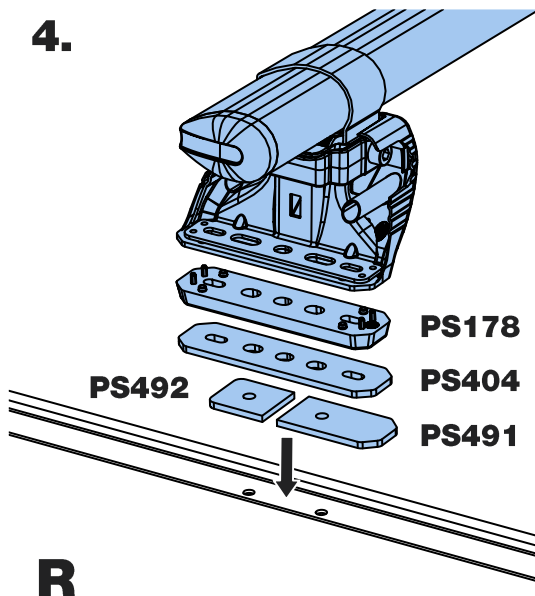

SA398
PS178

SA397
PS178

SA398
PS178

4.