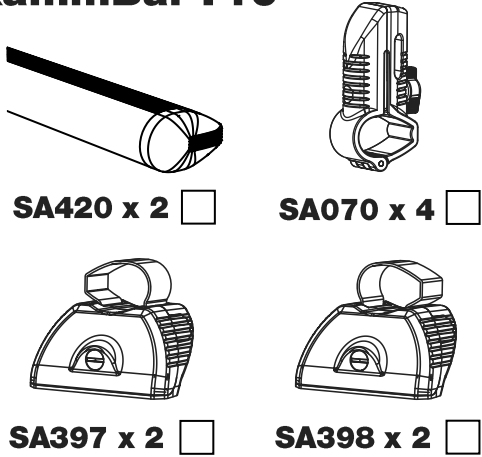

TB2PR/FL

KammBar

Instructions

CITY CRASH (✓)

According to ISO/ PAS 11154:2006

KammBar Pro

KammBar Fleet

Fitting Kit