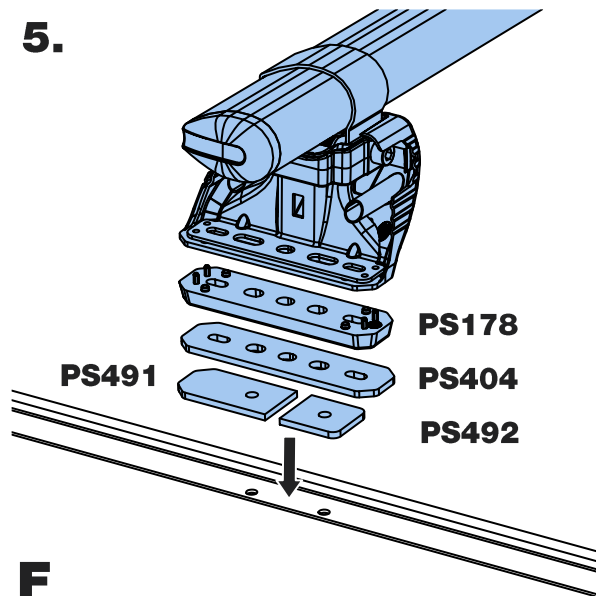

1.

2.

3.

SA397
PS178

SA398
PS178

SA397
PS178

SA398
PS178

4.

5.