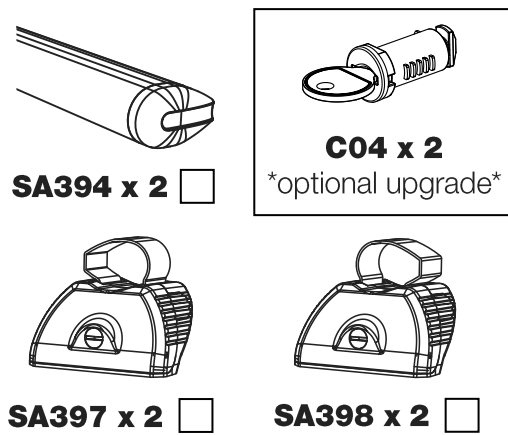

TB2PR/FL

KammBar

Instructions

CITY CRASH (✓)

According to ISO/ PAS 11154:2006

KammBar Pro

KammBar Fleet

Fitting Kit