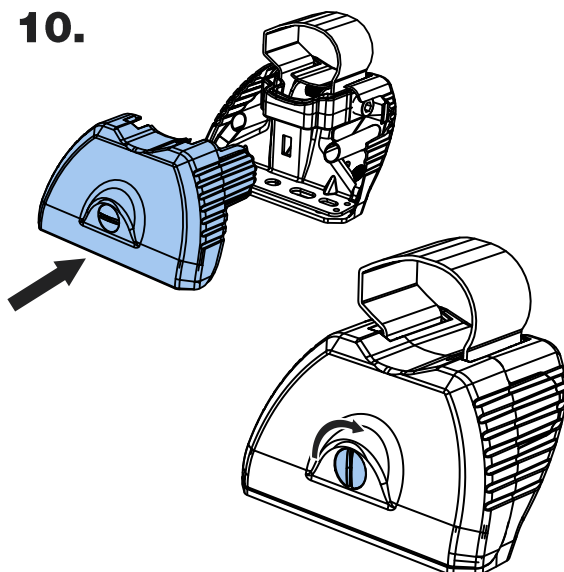

TB2PR/FL

KammBar

Instructions

CITY CRASH (✓)

According to ISO/ PAS 11154:2006

KammBar Pro

KammBar Fleet

Fitting Kit

5.

6.

7.

8.

9.

10.

11.