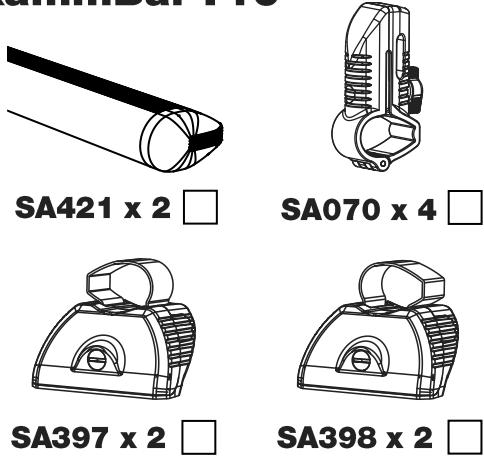

TC2PR/FL

KammBar

Instructions

CITY CRASH (✓)

According to ISO/ PAS 11154:2006

KammBar Pro

KammBar Fleet

Fitting Kit

5.

PS183

PS023

6.

7.

13mm

M8 x 50mm + PS183

8.