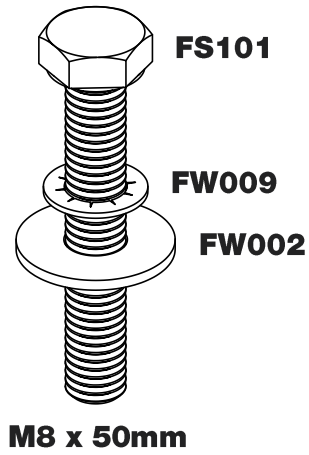

TC2PR/FL

KammBar

Instructions

CITY CRASH (✓)

According to ISO/ PAS 11154:2006

KammBar Pro

KammBar Fleet

Fitting Kit

1.

2.

3.

SA397
PS183

SA398
PS183

SA397
PS183

SA398
PS183

4.

5.

PS183

PS023

6.

7.

13mm

M8 x 50mm + PS183

8.