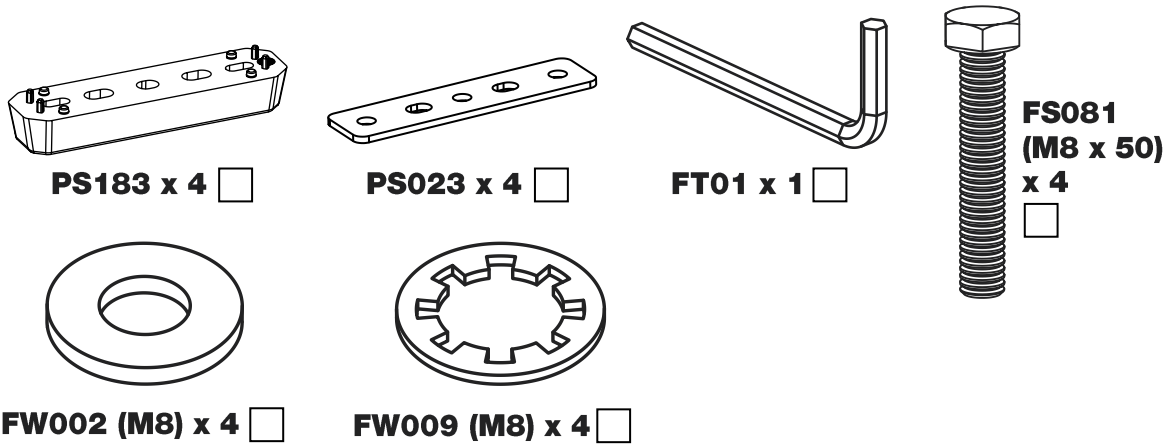

TC2PR/FL

KammBar

Instructions

CITY CRASH (✓)

According to ISO/ PAS 11154:2006

KammBar Pro

KammBar Fleet

Fitting Kit

5.

PS183

PS023

6.

7.

13mm

M8 x 50mm + PS183

8.