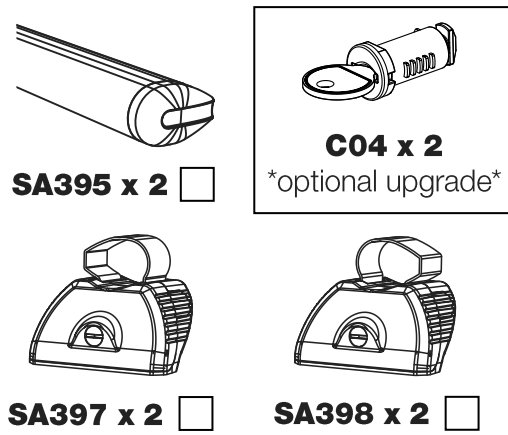

TC2PR/FL

KammBar

Instructions

CITY CRASH (✓)

According to ISO/ PAS 11154:2006

KammBar Pro

KammBar Fleet

Fitting Kit

5.

PS183

PS023

6.

7.

13mm

M8 x 50mm + PS183

8.