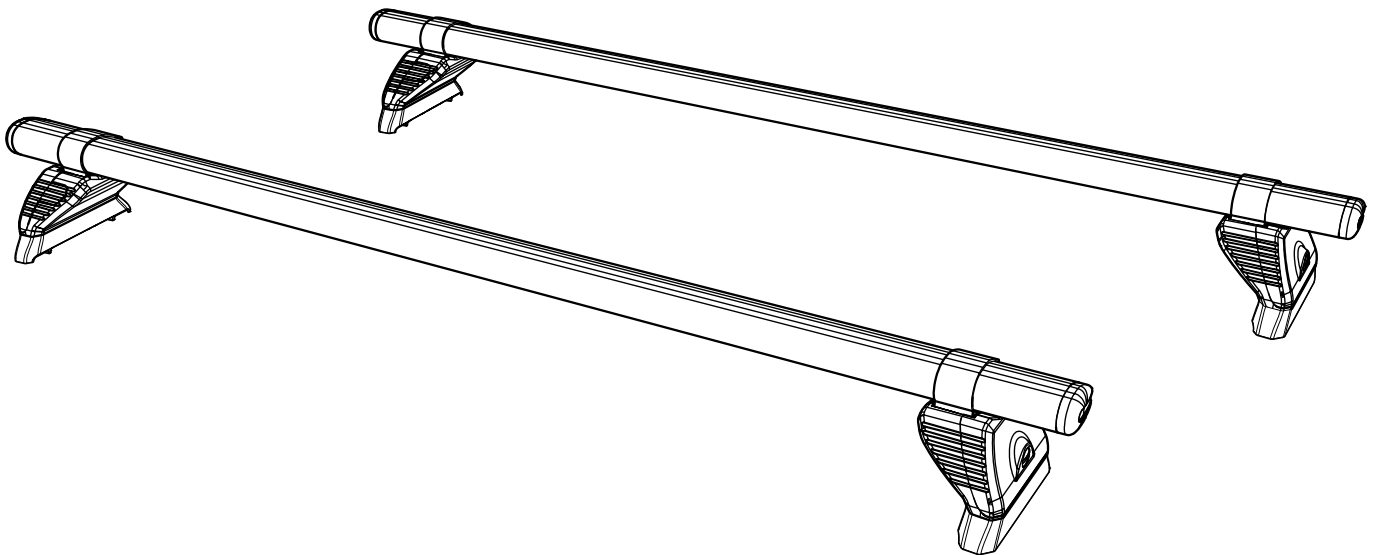

TC2PR/FL

KammBar

Instructions

CITY CRASH (✓)

According to ISO/ PAS 11154:2006

KammBar Pro

KammBar Fleet

Fitting Kit

5.

PS183

PS023

6.

7.

13mm

M8 x 50mm + PS183

8.