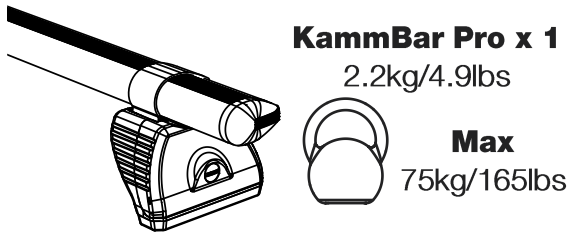

TD2PR/FL

KammBar

Instructions

CITY CRASH (✓)

According to ISO/ PAS 11154:2006

KammBar Pro

KammBar Fleet

Fitting Kit