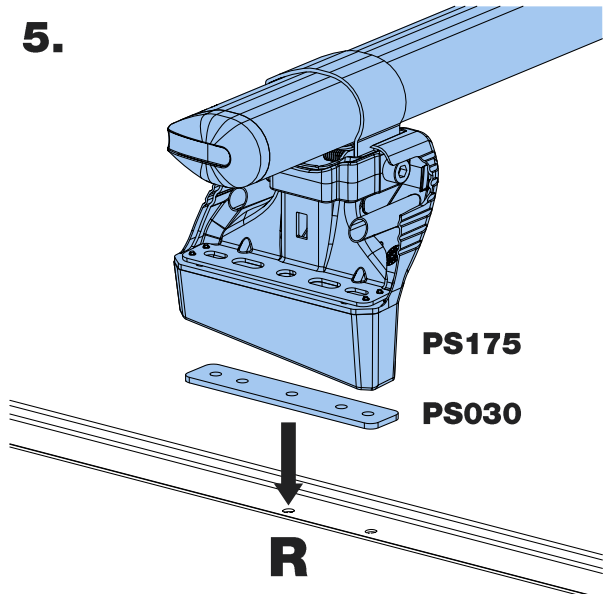

1.

2.

3.

SA397
PS176

SA398
PS176

SA397
PS175

SA398
PS175

4.

5.