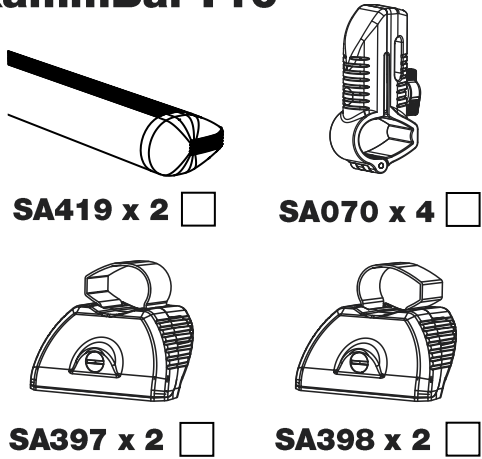

TD2PR/FL

KammBar

Instructions

CITY CRASH (✓)

According to ISO/ PAS 11154:2006

KammBar Pro

KammBar Fleet

Fitting Kit