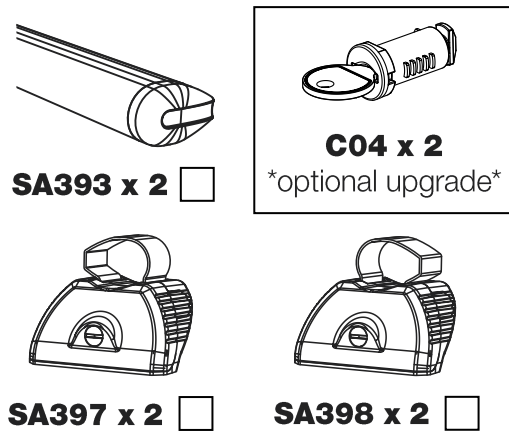

TD2PR/FL

KammBar

Instructions

CITY CRASH (✓)

According to ISO/ PAS 11154:2006

KammBar Pro

KammBar Fleet

Fitting Kit