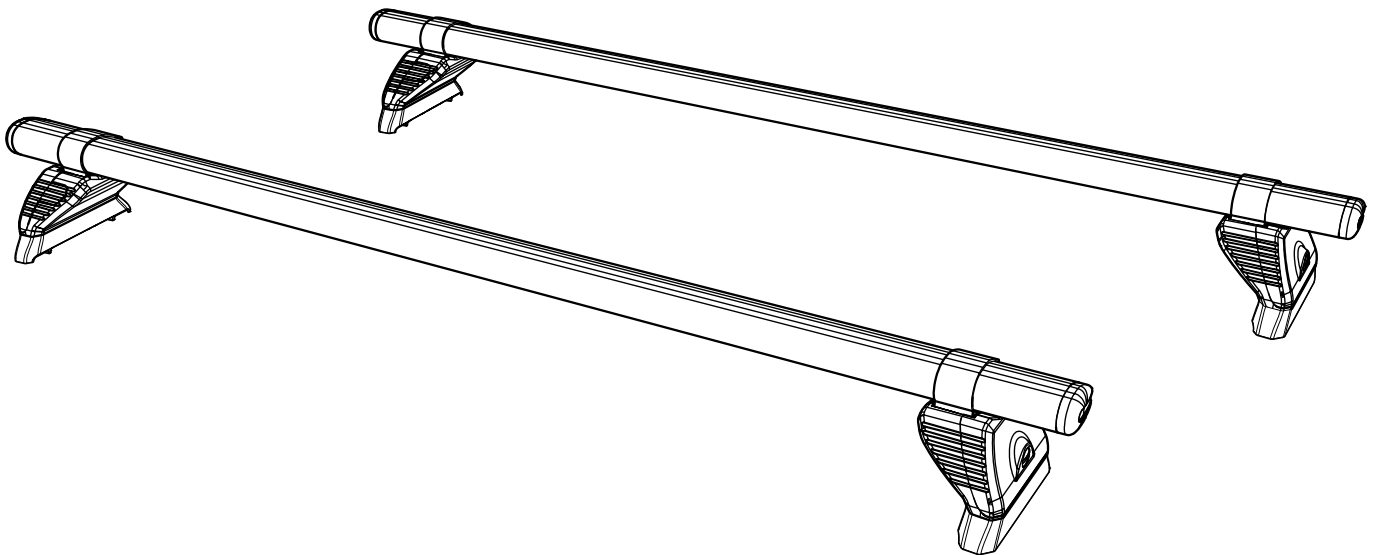

TD2PR/FL

KammBar

Instructions

CITY CRASH (✓)

According to ISO/ PAS 11154:2006

KammBar Pro

KammBar Fleet

Fitting Kit