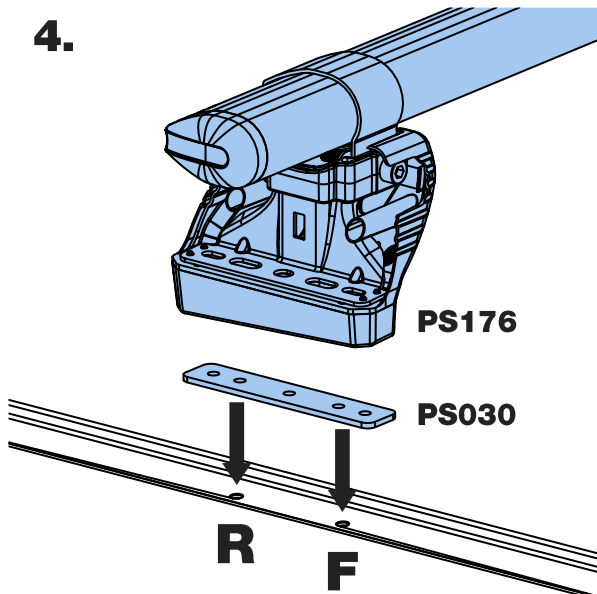

SA398
PS176

SA397
PS175

SA398
PS175

4.