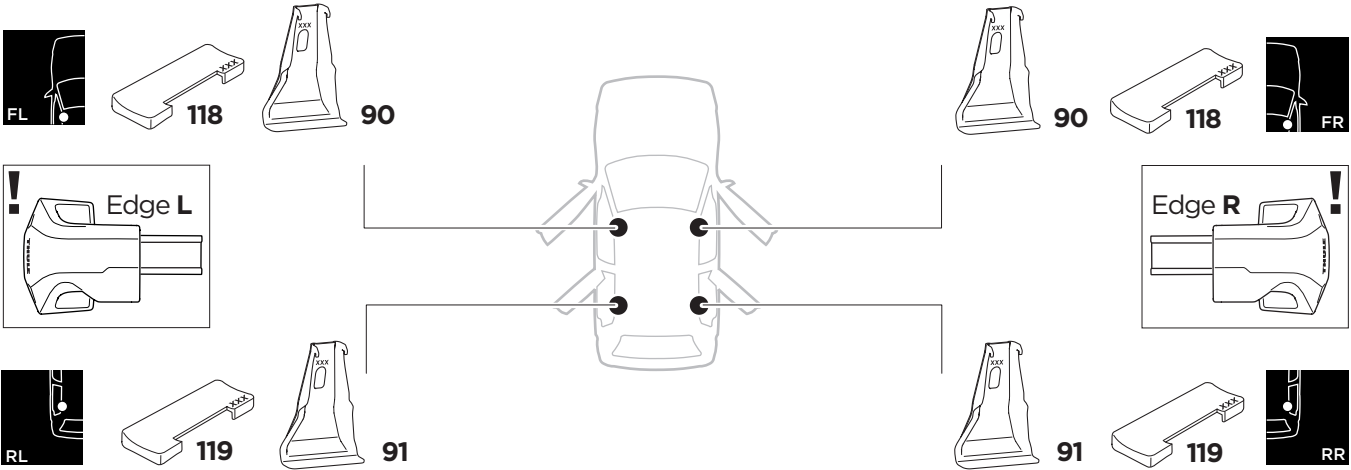

1

Kit 145022

SEAT Mii, 3/5-dr Hatchback, 12-
 SKODA Citigo, 3/5-dr Hatchback, 12-
 VOLKSWAGEN Up, 3/5-dr Hatchback, 12-

ISO 11154-E

THULE WingBar Evo THULE WingBar Edge THULE WingBar THULE SquareBar	Evo X (scale)	Edge X (scale)
SEAT Mii, 3/5-dr Hatchback, 12-	38,5	B
SKODA Citigo, 3/5-dr Hatchback, 12-	38,5	B
VOLKSWAGEN Up, 3/5-dr Hatchback, 12-	38,5	B

THULE ProBar THULE SlideBar	X (mm/inch)
SEAT Mii, 3/5-dr Hatchback, 12-	1036 mm / 40 ³ / ₄ "
SKODA Citigo, 3/5-dr Hatchback, 12-	1036 mm / 40 ³ / ₄ "
VOLKSWAGEN Up, 3/5-dr Hatchback, 12-	1036 mm / 40 ³ / ₄ "

THULE WingBar Evo THULE WingBar Edge THULE WingBar THULE SquareBar	Evo Y (scale)	Edge Y (scale)
SEAT Mii, 3/5-dr Hatchback, 12-	36,5	F
SKODA Citigo, 3/5-dr Hatchback, 12-	36,5	F
VOLKSWAGEN Up, 3/5-dr Hatchback, 12-	36,5	F

THULE ProBar THULE SlideBar	Y (mm/inch)
SEAT Mii, 3/5-dr Hatchback, 12-	1016 mm / 40"
SKODA Citigo, 3/5-dr Hatchback, 12-	1016 mm / 40"
VOLKSWAGEN Up, 3/5-dr Hatchback, 12-	1016 mm / 40"

	W (mm/inch)	Z (mm/inch)
SEAT Mii, 3/5-dr Hatchback, 12-	725 mm / 28 ¹ / ₂ "	340 mm / 13 ³ / ₈ "
SKODA Citigo, 3/5-dr Hatchback, 12-	725 mm / 28 ¹ / ₂ "	340 mm / 13 ³ / ₈ "
VOLKSWAGEN Up, 3/5-dr Hatchback, 12-	725 mm / 28 ¹ / ₂ "	340 mm / 13 ³ / ₈ "