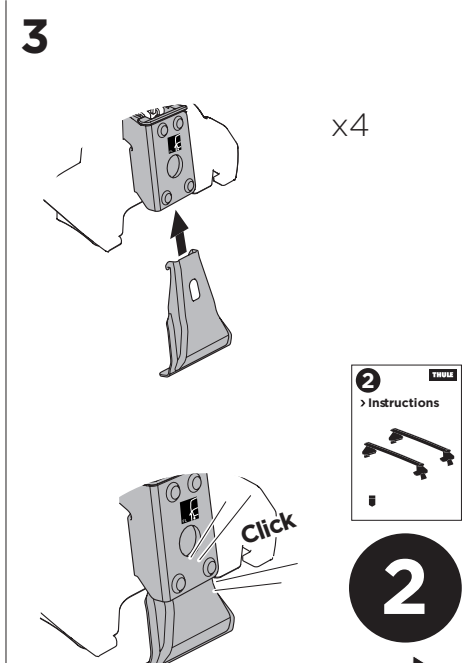

1

Kit 145022

SEAT Mii, 3/5-dr Hatchback, 12-
 SKODA Citigo, 3/5-dr Hatchback, 12-
 VOLKSWAGEN Up, 3/5-dr Hatchback, 12-

ISO 11154-E

THULE WingBar Evo THULE WingBar Edge THULE WingBar THULE SquareBar	Evo X (scale)	Edge X (scale)
SEAT Mii, 3/5-dr Hatchback, 12-	38,5	B
SKODA Citigo, 3/5-dr Hatchback, 12-	38,5	B
VOLKSWAGEN Up, 3/5-dr Hatchback, 12-	38,5	B