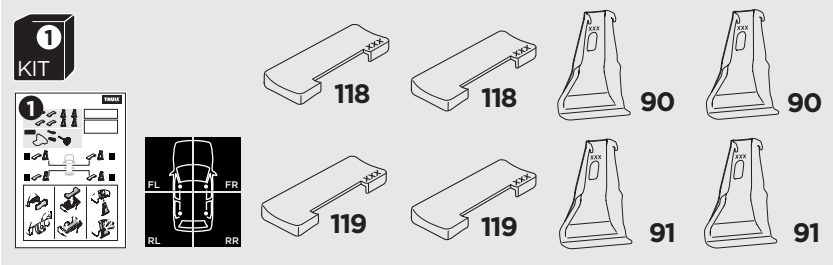

1

Kit 145022

SEAT Mii, 3/5-dr Hatchback, 12-
 SKODA Citigo, 3/5-dr Hatchback, 12-
 VOLKSWAGEN Up, 3/5-dr Hatchback, 12-

ISO 11154-E

THULE WingBar Evo THULE WingBar Edge THULE WingBar THULE SquareBar	Evo X (scale)	Edge X (scale)
SEAT Mii, 3/5-dr Hatchback, 12-	38,5	B
SKODA Citigo, 3/5-dr Hatchback, 12-	38,5	B
VOLKSWAGEN Up, 3/5-dr Hatchback, 12-	38,5	B

THULE ProBar THULE SlideBar	X (mm/inch)
SEAT Mii, 3/5-dr Hatchback, 12-	1036 mm / 40 ³ / ₄ "
SKODA Citigo, 3/5-dr Hatchback, 12-	1036 mm / 40 ³ / ₄ "
VOLKSWAGEN Up, 3/5-dr Hatchback, 12-	1036 mm / 40 ³ / ₄ "

THULE WingBar Evo THULE WingBar Edge THULE WingBar THULE SquareBar	Evo Y (scale)	Edge Y (scale)
SEAT Mii, 3/5-dr Hatchback, 12-	36,5	F
SKODA Citigo, 3/5-dr Hatchback, 12-	36,5	F
VOLKSWAGEN Up, 3/5-dr Hatchback, 12-	36,5	F