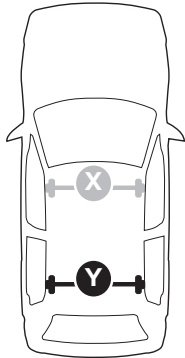

1

Kit 145022

SEAT Mii, 3/5-dr Hatchback, 12-
 SKODA Citigo, 3/5-dr Hatchback, 12-
 VOLKSWAGEN Up, 3/5-dr Hatchback, 12-

ISO 11154-E

THULE WingBar Evo THULE WingBar Edge THULE WingBar THULE SquareBar	Evo X (scale)	Edge X (scale)
SEAT Mii, 3/5-dr Hatchback, 12-	38,5	B
SKODA Citigo, 3/5-dr Hatchback, 12-	38,5	B
VOLKSWAGEN Up, 3/5-dr Hatchback, 12-	38,5	B

THULE ProBar THULE SlideBar	X (mm/inch)
SEAT Mii, 3/5-dr Hatchback, 12-	1036 mm / 40 ³ / ₄ "
SKODA Citigo, 3/5-dr Hatchback, 12-	1036 mm / 40 ³ / ₄ "
VOLKSWAGEN Up, 3/5-dr Hatchback, 12-	1036 mm / 40 ³ / ₄ "