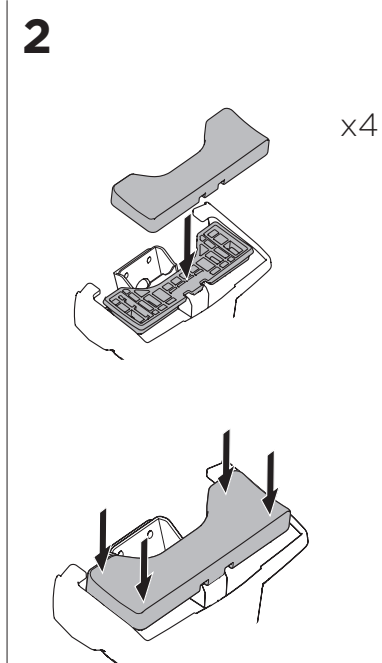

1

Kit 145022

SEAT Mii, 3/5-dr Hatchback, 12-
 SKODA Citigo, 3/5-dr Hatchback, 12-
 VOLKSWAGEN Up, 3/5-dr Hatchback, 12-

ISO 11154-E

THULE WingBar Evo THULE WingBar Edge THULE WingBar THULE SquareBar	Evo X (scale)	Edge X (scale)
SEAT Mii, 3/5-dr Hatchback, 12-	38,5	B
SKODA Citigo, 3/5-dr Hatchback, 12-	38,5	B
VOLKSWAGEN Up, 3/5-dr Hatchback, 12-	38,5	B

THULE ProBar THULE SlideBar	X (mm/inch)
SEAT Mii, 3/5-dr Hatchback, 12-	1036 mm / 40 ³ / ₄ "
SKODA Citigo, 3/5-dr Hatchback, 12-	1036 mm / 40 ³ / ₄ "
VOLKSWAGEN Up, 3/5-dr Hatchback, 12-	1036 mm / 40 ³ / ₄ "