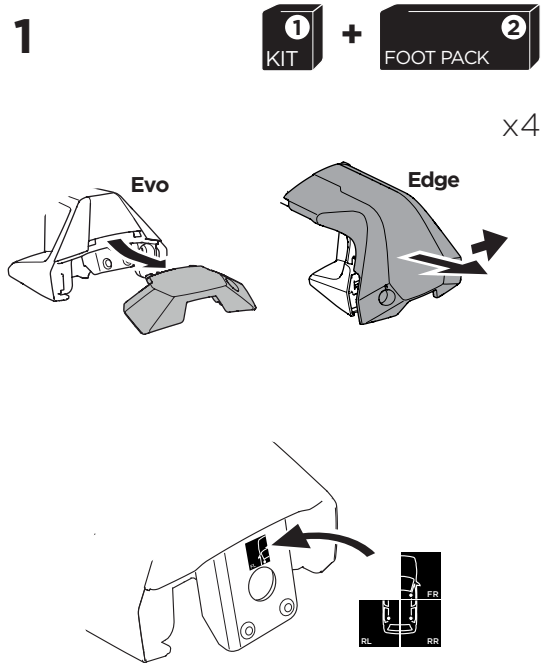

1

Kit 145022

SEAT Mii, 3/5-dr Hatchback, 12-
 SKODA Citigo, 3/5-dr Hatchback, 12-
 VOLKSWAGEN Up, 3/5-dr Hatchback, 12-

ISO 11154-E

THULE WingBar Evo THULE WingBar Edge THULE WingBar THULE SquareBar	Evo X (scale)	Edge X (scale)
SEAT Mii, 3/5-dr Hatchback, 12-	38,5	B
SKODA Citigo, 3/5-dr Hatchback, 12-	38,5	B
VOLKSWAGEN Up, 3/5-dr Hatchback, 12-	38,5	B