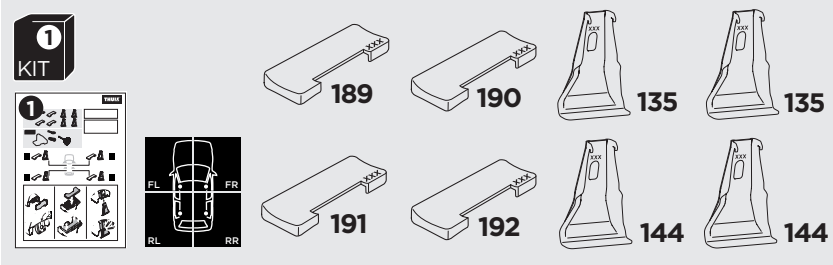

# 1

## Kit 145076

OPEL Crossland X, 5-dr SUV, 17-  
VAUXHALL Crossland X, 5-dr SUV, 17-

ISO 11154-E

THULE WingBar Evo	THULE WingBar Edge	THULE WingBar	THULE SquareBar	Evo X (scale)	Edge X (scale)
OPEL Crossland X, 5-dr SUV, 17-				40,5	P
VAUXHALL Crossland X, 5-dr SUV, 17-				40,5	P

THULE ProBar	THULE SlideBar	X (mm/inch)
OPEL Crossland X, 5-dr SUV, 17-		1056 mm / 41 5/8"
VAUXHALL Crossland X, 5-dr SUV, 17-		1056 mm / 41 5/8"

THULE WingBar Evo	THULE WingBar Edge	THULE WingBar	THULE SquareBar	Evo Y (scale)	Edge Y (scale)
OPEL Crossland X, 5-dr SUV, 17-				35	I
VAUXHALL Crossland X, 5-dr SUV, 17-				35	I

THULE ProBar	THULE SlideBar	Y (mm/inch)
OPEL Crossland X, 5-dr SUV, 17-		1001 mm / 39 3/8"
VAUXHALL Crossland X, 5-dr SUV, 17-		1001 mm / 39 3/8"

	W (mm/inch)	Z (mm/inch)
OPEL Crossland X, 5-dr SUV, 17-	725 mm / 28 1/2"	220 mm / 8 5/8"
VAUXHALL Crossland X, 5-dr SUV, 17-	725 mm / 28 1/2"	220 mm / 8 5/8"