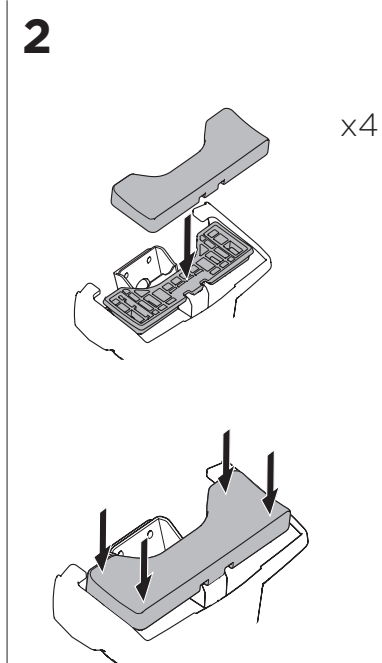

## Kit 145076

OPEL Crossland X, 5-dr SUV, 17-  
VAUXHALL Crossland X, 5-dr SUV, 17-

ISO 11154-E

THULE WingBar Evo	THULE WingBar Edge	THULE WingBar	THULE SquareBar	Evo X (scale)	Edge X (scale)
OPEL Crossland X, 5-dr SUV, 17-				40,5	P
VAUXHALL Crossland X, 5-dr SUV, 17-				40,5	P

THULE ProBar	THULE SlideBar	X (mm/inch)
OPEL Crossland X, 5-dr SUV, 17-		1056 mm / 41 5/8"
VAUXHALL Crossland X, 5-dr SUV, 17-		1056 mm / 41 5/8"

THULE WingBar Evo	THULE WingBar Edge	THULE WingBar	THULE SquareBar	Evo Y (scale)	Edge Y (scale)
OPEL Crossland X, 5-dr SUV, 17-				35	I
VAUXHALL Crossland X, 5-dr SUV, 17-				35	I

THULE ProBar	THULE SlideBar	Y (mm/inch)
OPEL Crossland X, 5-dr SUV, 17-		1001 mm / 39 3/8"
VAUXHALL Crossland X, 5-dr SUV, 17-		1001 mm / 39 3/8"

	W (mm/inch)	Z (mm/inch)
OPEL Crossland X, 5-dr SUV, 17-	725 mm / 28 1/2"	220 mm / 8 5/8"
VAUXHALL Crossland X, 5-dr SUV, 17-	725 mm / 28 1/2"	220 mm / 8 5/8"