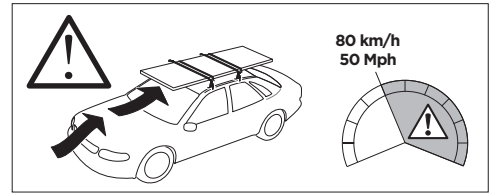

1

Kit 145076

OPEL Crossland X, 5-dr SUV, 17-
VAUXHALL Crossland X, 5-dr SUV, 17-

ISO 11154-E

THULE WingBar Evo	THULE WingBar Edge	THULE WingBar	THULE SquareBar	Evo X (scale)	Edge X (scale)
OPEL Crossland X, 5-dr SUV, 17-				40,5	P
VAUXHALL Crossland X, 5-dr SUV, 17-				40,5	P

THULE ProBar	THULE SlideBar	X (mm/inch)
OPEL Crossland X, 5-dr SUV, 17-		1056 mm / 41 5/8"
VAUXHALL Crossland X, 5-dr SUV, 17-		1056 mm / 41 5/8"

THULE WingBar Evo	THULE WingBar Edge	THULE WingBar	THULE SquareBar	Evo Y (scale)	Edge Y (scale)
OPEL Crossland X, 5-dr SUV, 17-				35	I
VAUXHALL Crossland X, 5-dr SUV, 17-				35	I

THULE ProBar	THULE SlideBar	Y (mm/inch)
OPEL Crossland X, 5-dr SUV, 17-		1001 mm / 39 3/8"
VAUXHALL Crossland X, 5-dr SUV, 17-		1001 mm / 39 3/8"

	W (mm/inch)	Z (mm/inch)
OPEL Crossland X, 5-dr SUV, 17-	725 mm / 28 1/2"	220 mm / 8 5/8"
VAUXHALL Crossland X, 5-dr SUV, 17-	725 mm / 28 1/2"	220 mm / 8 5/8"