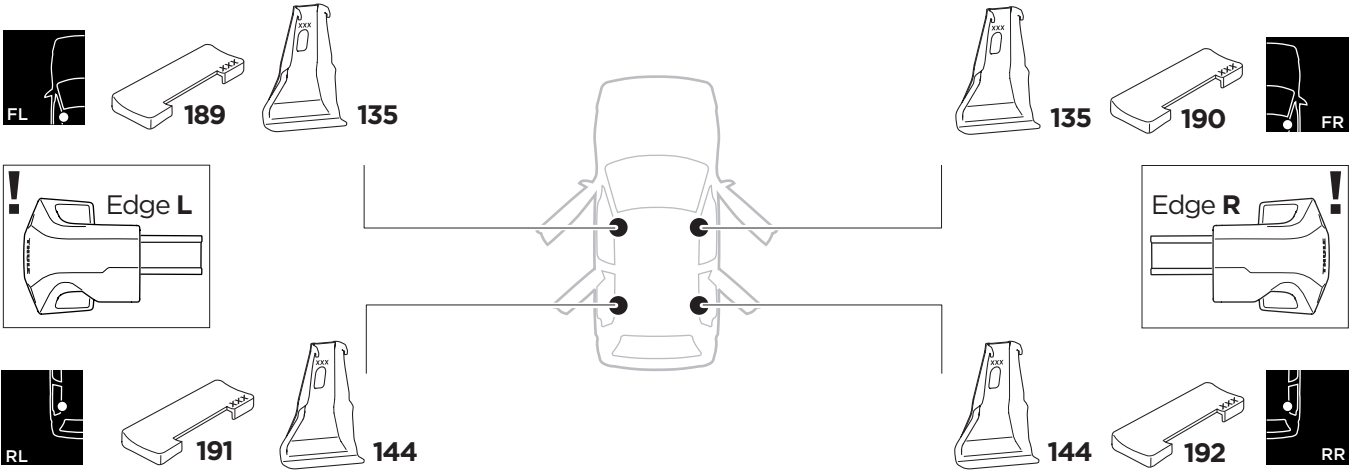

## Kit 145076

OPEL Crossland X, 5-dr SUV, 17-  
VAUXHALL Crossland X, 5-dr SUV, 17-

ISO 11154-E

THULE WingBar Evo	THULE WingBar Edge	THULE WingBar	THULE SquareBar	Evo X (scale)	Edge X (scale)
OPEL Crossland X, 5-dr SUV, 17-				40,5	P
VAUXHALL Crossland X, 5-dr SUV, 17-				40,5	P

THULE ProBar	THULE SlideBar	X (mm/inch)
OPEL Crossland X, 5-dr SUV, 17-		1056 mm / 41 5/8"
VAUXHALL Crossland X, 5-dr SUV, 17-		1056 mm / 41 5/8"

THULE WingBar Evo	THULE WingBar Edge	THULE WingBar	THULE SquareBar	Evo Y (scale)	Edge Y (scale)
OPEL Crossland X, 5-dr SUV, 17-				35	I
VAUXHALL Crossland X, 5-dr SUV, 17-				35	I

THULE ProBar	THULE SlideBar	Y (mm/inch)
OPEL Crossland X, 5-dr SUV, 17-		1001 mm / 39 3/8"
VAUXHALL Crossland X, 5-dr SUV, 17-		1001 mm / 39 3/8"

	W (mm/inch)	Z (mm/inch)
OPEL Crossland X, 5-dr SUV, 17-	725 mm / 28 1/2"	220 mm / 8 5/8"
VAUXHALL Crossland X, 5-dr SUV, 17-	725 mm / 28 1/2"	220 mm / 8 5/8"