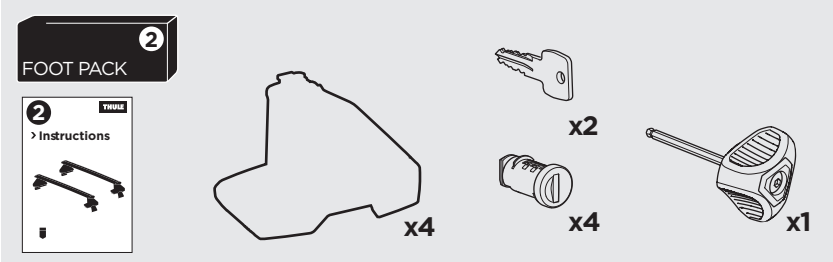

## Kit 145076

OPEL Crossland X, 5-dr SUV, 17-  
VAUXHALL Crossland X, 5-dr SUV, 17-

ISO 11154-E

THULE WingBar Evo	THULE WingBar Edge	THULE WingBar	THULE SquareBar	Evo X (scale)	Edge X (scale)
OPEL Crossland X, 5-dr SUV, 17-				40,5	P
VAUXHALL Crossland X, 5-dr SUV, 17-				40,5	P

THULE ProBar	THULE SlideBar	X (mm/inch)
OPEL Crossland X, 5-dr SUV, 17-		1056 mm / 41 5/8"
VAUXHALL Crossland X, 5-dr SUV, 17-		1056 mm / 41 5/8"

THULE WingBar Evo	THULE WingBar Edge	THULE WingBar	THULE SquareBar	Evo Y (scale)	Edge Y (scale)
OPEL Crossland X, 5-dr SUV, 17-				35	I
VAUXHALL Crossland X, 5-dr SUV, 17-				35	I

THULE ProBar	THULE SlideBar	Y (mm/inch)
OPEL Crossland X, 5-dr SUV, 17-		1001 mm / 39 3/8"
VAUXHALL Crossland X, 5-dr SUV, 17-		1001 mm / 39 3/8"

	W (mm/inch)	Z (mm/inch)
OPEL Crossland X, 5-dr SUV, 17-	725 mm / 28 1/2"	220 mm / 8 5/8"
VAUXHALL Crossland X, 5-dr SUV, 17-	725 mm / 28 1/2"	220 mm / 8 5/8"