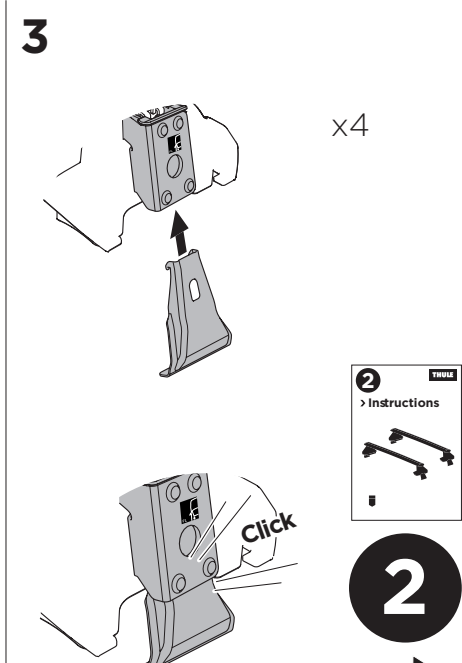

1

Kit 145076

OPEL Crossland X, 5-dr SUV, 17-
VAUXHALL Crossland X, 5-dr SUV, 17-

ISO 11154-E

THULE WingBar Evo	THULE WingBar Edge	THULE WingBar	THULE SquareBar	Evo X (scale)	Edge X (scale)
OPEL Crossland X, 5-dr SUV, 17-				40,5	P
VAUXHALL Crossland X, 5-dr SUV, 17-				40,5	P

THULE ProBar	THULE SlideBar	X (mm/inch)
OPEL Crossland X, 5-dr SUV, 17-		1056 mm / 41 5/8"
VAUXHALL Crossland X, 5-dr SUV, 17-		1056 mm / 41 5/8"

THULE WingBar Evo	THULE WingBar Edge	THULE WingBar	THULE SquareBar	Evo Y (scale)	Edge Y (scale)
OPEL Crossland X, 5-dr SUV, 17-				35	I
VAUXHALL Crossland X, 5-dr SUV, 17-				35	I

THULE ProBar	THULE SlideBar	Y (mm/inch)
OPEL Crossland X, 5-dr SUV, 17-		1001 mm / 39 3/8"
VAUXHALL Crossland X, 5-dr SUV, 17-		1001 mm / 39 3/8"

	W (mm/inch)	Z (mm/inch)
OPEL Crossland X, 5-dr SUV, 17-	725 mm / 28 1/2"	220 mm / 8 5/8"
VAUXHALL Crossland X, 5-dr SUV, 17-	725 mm / 28 1/2"	220 mm / 8 5/8"