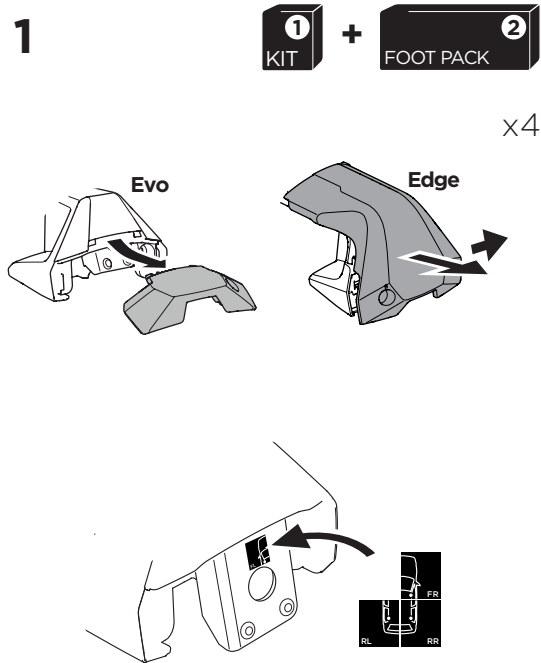

1

Kit 145076

OPEL Crossland X, 5-dr SUV, 17-
VAUXHALL Crossland X, 5-dr SUV, 17-

ISO 11154-E

THULE WingBar Evo	THULE WingBar Edge	THULE WingBar	THULE SquareBar	Evo X (scale)	Edge X (scale)
OPEL Crossland X, 5-dr SUV, 17-				40,5	P
VAUXHALL Crossland X, 5-dr SUV, 17-				40,5	P

THULE ProBar	THULE SlideBar	X (mm/inch)
OPEL Crossland X, 5-dr SUV, 17-		1056 mm / 41 5/8"
VAUXHALL Crossland X, 5-dr SUV, 17-		1056 mm / 41 5/8"

THULE WingBar Evo	THULE WingBar Edge	THULE WingBar	THULE SquareBar	Evo Y (scale)	Edge Y (scale)
OPEL Crossland X, 5-dr SUV, 17-				35	I
VAUXHALL Crossland X, 5-dr SUV, 17-				35	I

THULE ProBar	THULE SlideBar	Y (mm/inch)
OPEL Crossland X, 5-dr SUV, 17-		1001 mm / 39 3/8"
VAUXHALL Crossland X, 5-dr SUV, 17-		1001 mm / 39 3/8"

	W (mm/inch)	Z (mm/inch)
OPEL Crossland X, 5-dr SUV, 17-	725 mm / 28 1/2"	220 mm / 8 5/8"
VAUXHALL Crossland X, 5-dr SUV, 17-	725 mm / 28 1/2"	220 mm / 8 5/8"