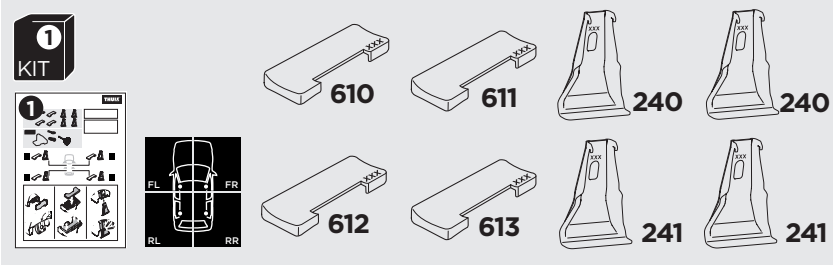

# 1

## Kit 145100

SEAT León, 5-dr Hatchback, 13-

ISO 11154-E

THULE WingBar Evo	THULE WingBar Edge	THULE WingBar	THULE SquareBar	<b>Evo X (scale)</b>	<b>Edge X (scale)</b>
<b>SEAT León, 5-dr Hatchback, 13-</b>				<b>40,5</b>	<b>P</b>
THULE ProBar	THULE SlideBar				<b>X (mm/inch)</b>
<b>SEAT León, 5-dr Hatchback, 13-</b>				<b>1056 mm / 41 5/8"</b>	

THULE WingBar Evo	THULE WingBar Edge	THULE WingBar	THULE SquareBar	<b>Evo Y (scale)</b>	<b>Edge Y (scale)</b>
<b>SEAT León, 5-dr Hatchback, 13-</b>				<b>32</b>	<b>O</b>
THULE ProBar	THULE SlideBar				<b>Y (mm/inch)</b>
<b>SEAT León, 5-dr Hatchback, 13-</b>				<b>971 mm / 38 1/4"</b>	

	<b>W (mm/inch)</b>	<b>Z (mm/inch)</b>
<b>SEAT León, 5-dr Hatchback, 13-</b>	<b>710 mm / 28"</b>	<b>200 mm / 7 7/8"</b>