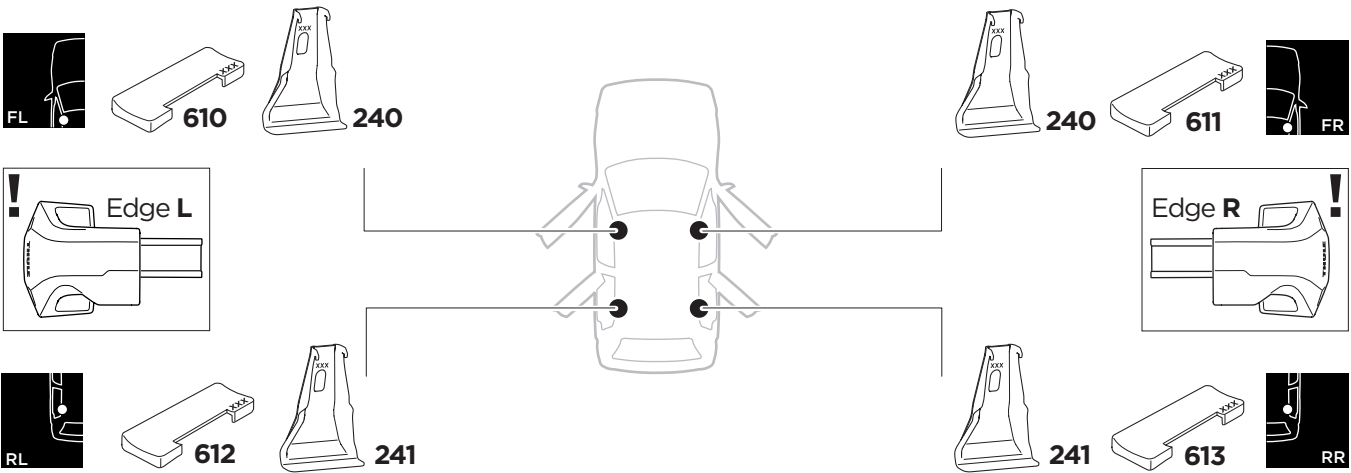

## Kit 145100

SEAT León, 5-dr Hatchback, 13-

ISO 11154-E

THULE WingBar Evo	THULE WingBar Edge	THULE WingBar	THULE SquareBar	<b>Evo X (scale)</b>	<b>Edge X (scale)</b>
<b>SEAT León, 5-dr Hatchback, 13-</b>				<b>40,5</b>	<b>P</b>
THULE ProBar	THULE SlideBar				<b>X (mm/inch)</b>
<b>SEAT León, 5-dr Hatchback, 13-</b>				<b>1056 mm / 41 5/8"</b>	

THULE WingBar Evo	THULE WingBar Edge	THULE WingBar	THULE SquareBar	<b>Evo Y (scale)</b>	<b>Edge Y (scale)</b>
<b>SEAT León, 5-dr Hatchback, 13-</b>				<b>32</b>	<b>O</b>
THULE ProBar	THULE SlideBar				<b>Y (mm/inch)</b>
<b>SEAT León, 5-dr Hatchback, 13-</b>				<b>971 mm / 38 1/4"</b>	

	<b>W (mm/inch)</b>	<b>Z (mm/inch)</b>
<b>SEAT León, 5-dr Hatchback, 13-</b>	<b>710 mm / 28"</b>	<b>200 mm / 7 7/8"</b>