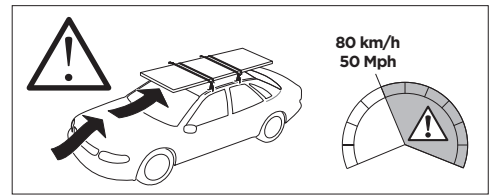

1

Kit 145100

SEAT León, 5-dr Hatchback, 13-

ISO 11154-E