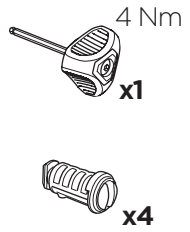

CITY CRASH

Complies with ISO norm

ISO 11154-E

> Mounting Tutorial
Thule Edge Fixpoint

2
FOOT PACK

BAR **3**

BAR **3**

1

2

x4

3

A

B

C

D

x2