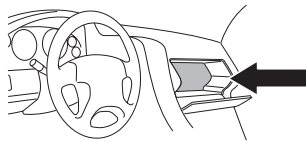

Register online at
www.thule.com/register