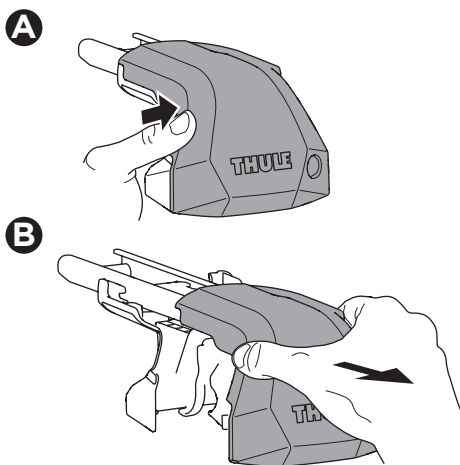

CITY CRASH

Complies with ISO norm

ISO 11154-E

> Mounting Tutorial
Thule Edge Fixpoint

2
FOOT PACK

BAR **3**

BAR **3**

1