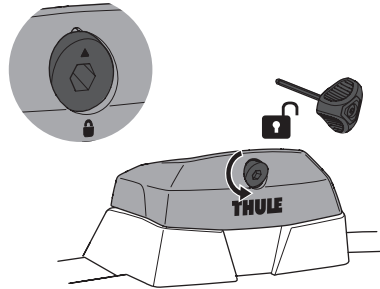

i

i

Accessory

Thule Fixpoint Kit Cover
710750

1

2

3

i