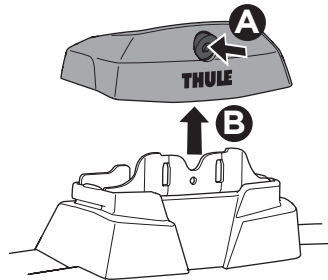

i

i

Accessory

Thule Fixpoint Kit Cover
710750

1

2

3

i