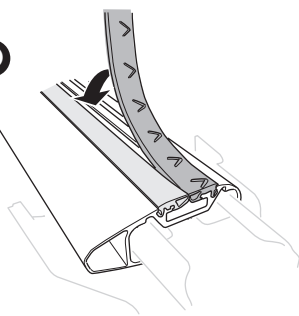

CITY CRASH

Complies with ISO norm

ISO 11154-E

> Mounting Tutorial
Thule Edge Fixpoint

2
FOOT PACK

BAR **3**

BAR **3**

1

2

x4

3

A

B

C

D

x2