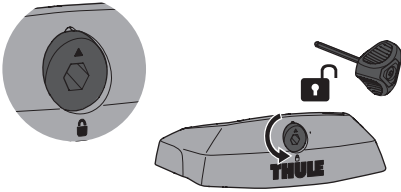

i

i

Accessory

Thule Fixpoint Kit Cover
710750

1

2

3

i