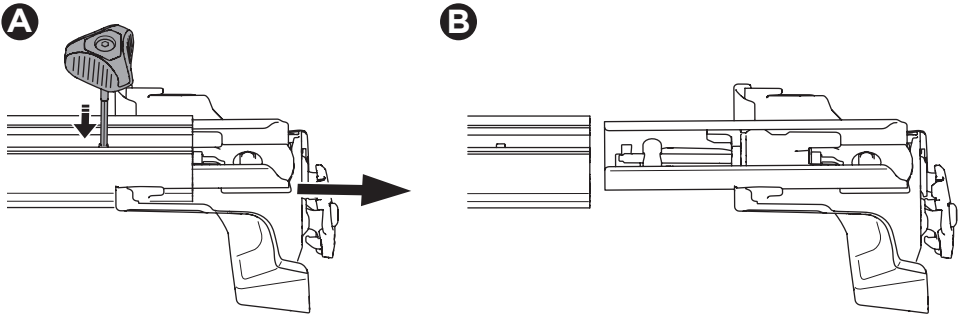

i

Register online at
www.thule.com/register

Thule Sweden AB, Borggatan 5
335 73 Hillerstorp, SWEDEN

› PART OF THULE GROUP

info@thule.com

© Thule Group 2021. All rights reserved.

www.thule.com

5560076001