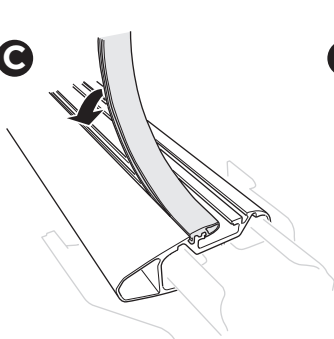

CITY CRASH

Complies with ISO norm

ISO 11154-E

> Mounting Tutorial
Thule Edge Fixpoint

2
FOOT PACK

BAR **3**

BAR **3**

1

2

x4

3

A

B

C

D

x2