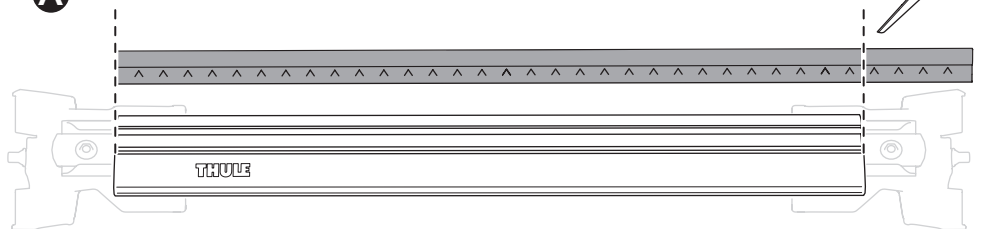

CITY CRASH

Complies with ISO norm

ISO 11154-E

> Mounting Tutorial
Thule Edge Fixpoint

2
FOOT PACK

BAR **3**

BAR **3**

1

2

x4

3

A

B

C

D

x2