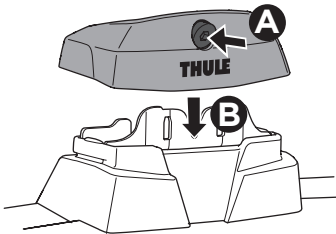

i

i

Accessory

Thule Fixpoint Kit Cover
710750

1

2

3

i