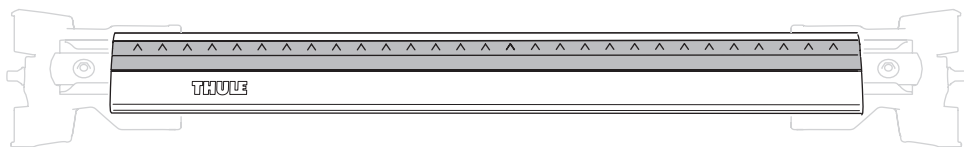

CITY CRASH

Complies with ISO norm

ISO 11154-E

> Mounting Tutorial
Thule Edge Fixpoint

2
FOOT PACK

BAR **3**

BAR **3**

1

2

x4

3

A

B

C

D

x2