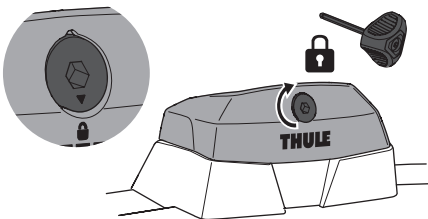

i

i

Accessory

Thule Fixpoint Kit Cover
710750

1

2

3

i