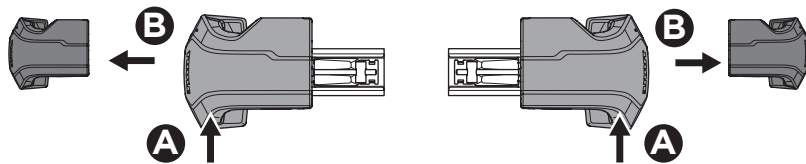

CITY CRASH

Complies with ISO norm

ISO 11154-E

> Mounting Tutorial
Thule Edge Fixpoint

2
FOOT PACK

BAR **3**

BAR **3**

1

2

x4

3

A

B

C

D

x2