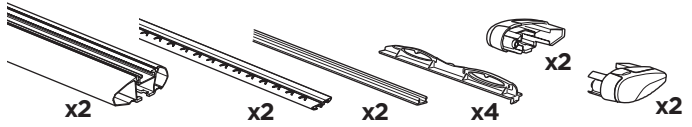

CITY CRASH
Complies with ISO norm

ISO 11154-E

> Mounting Tutorial
Thule Evo Flush Rail

1
KIT

+

2
FOOT PACK

3
BAR

1

BAR

3

Thule
WingBar Evo

A

B

C

D

x2