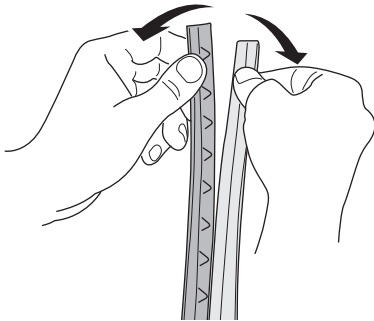

1

BAR

3

Thule
WingBar Evo

A

B

C

D

x2