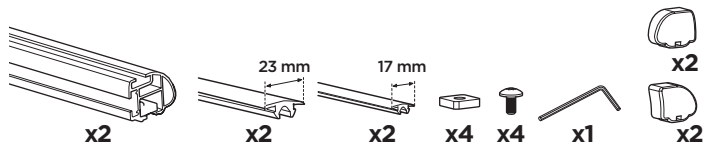

CITY CRASH
Complies with ISO norm

ISO 11154-E

> Mounting Tutorial
Thule Evo Flush Rail

1
KIT

+

2
FOOT PACK

3
BAR

1

BAR

3

Thule
WingBar Evo

A

B

C

D

x2