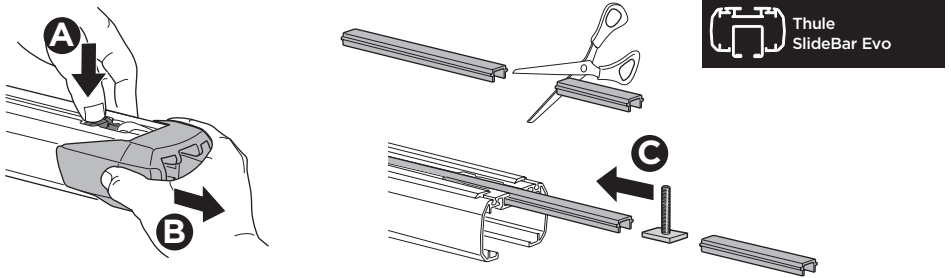

i

Thule Sweden AB, Borggatan 5
335 73 Hillerstorp, SWEDEN

› PART OF THULE GROUP

info@thule.com

© Thule Group 2019. All rights reserved.

www.thule.com

501-8436-02