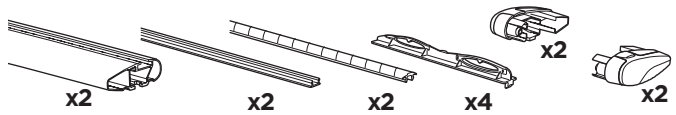

CITY CRASH
Complies with ISO norm

ISO 11154-E

> Mounting Tutorial
Thule Evo Flush Rail

1
KIT

+

2
FOOT PACK

3
BAR

1

BAR

3

Thule
WingBar Evo

A

B

C

D

x2