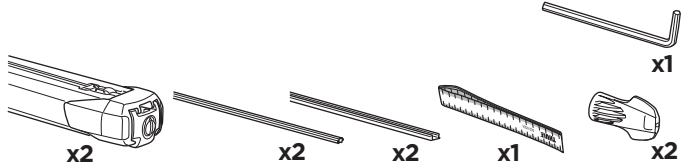

CITY CRASH
Complies with ISO norm

ISO 11154-E

> Mounting Tutorial
Thule Evo Flush Rail

1
KIT

+

2
FOOT PACK

3
BAR

1