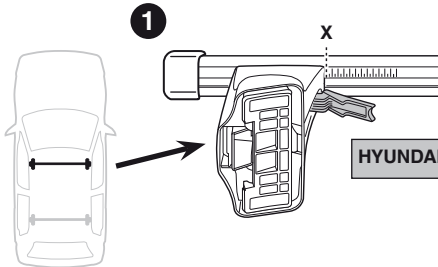

Kit 1037

HYUNDAI Sonata, 4-dr Sedan, 94-97

480R
754

480

750

Kit

	X
HYUNDAI Sonata, 4-dr Sedan, 94-97	39

	Y
HYUNDAI Sonata, 4-dr Sedan, 94-97	35

	X inch	X mm
HYUNDAI Sonata, 4-dr Sedan, 94-97	41"	1041 mm

	Y inch	Y mm
HYUNDAI Sonata, 4-dr Sedan, 94-97	39 ³ / ₈ "	1001 mm

4

HYUNDAI Sonata, 4-dr Sedan, 94-97

5

	X mm	Y mm	X inch	Y inch
HYUNDAI Sonata, 4-dr Sedan, 94-97	220 mm	650 mm	8 ⁵ / ₈ "	25 ⁵ / ₈ "