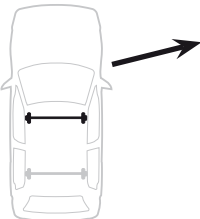

Kit 1037

HYUNDAI Sonata, 4-dr Sedan, 94-97

480R
754

480

750

Kit

	X
HYUNDAI Sonata, 4-dr Sedan, 94-97	39

	Y
HYUNDAI Sonata, 4-dr Sedan, 94-97	35

	X inch	X mm
HYUNDAI Sonata, 4-dr Sedan, 94-97	41"	1041 mm

	Y inch	Y mm
HYUNDAI Sonata, 4-dr Sedan, 94-97	39 ³ / ₈ "	1001 mm

4

HYUNDAI Sonata, 4-dr Sedan, 94-97

5

	X mm	Y mm	X inch	Y inch
HYUNDAI Sonata, 4-dr Sedan, 94-97	220 mm	650 mm	8 ⁵ / ₈ "	25 ⁵ / ₈ "