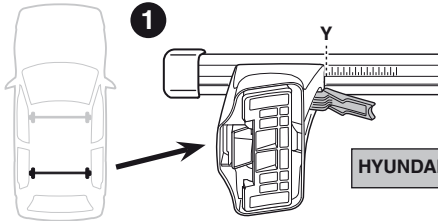

Kit 1037

HYUNDAI Sonata, 4-dr Sedan, 94-97

480R
754

480

750

Kit

	X
HYUNDAI Sonata, 4-dr Sedan, 94-97	39

	Y
HYUNDAI Sonata, 4-dr Sedan, 94-97	35

	X inch	X mm
HYUNDAI Sonata, 4-dr Sedan, 94-97	41"	1041 mm

	Y inch	Y mm
HYUNDAI Sonata, 4-dr Sedan, 94-97	39 ³ / ₈ "	1001 mm

4

HYUNDAI Sonata, 4-dr Sedan, 94-97

5

	X mm	Y mm	X inch	Y inch
HYUNDAI Sonata, 4-dr Sedan, 94-97	220 mm	650 mm	8 ⁵ / ₈ "	25 ⁵ / ₈ "