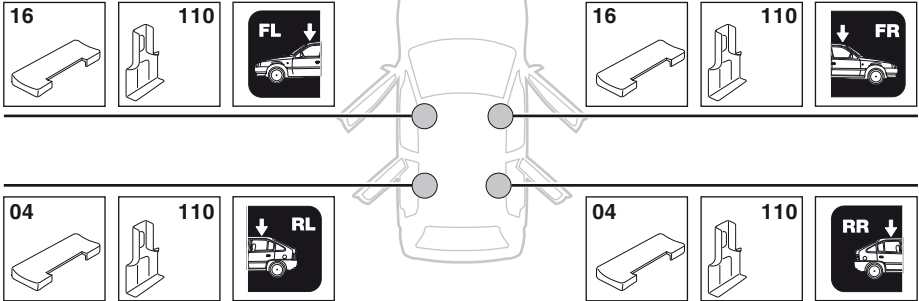

Kit 1037

HYUNDAI Sonata, 4-dr Sedan, 94-97

480R
754

480

750

Kit

	X
HYUNDAI Sonata, 4-dr Sedan, 94-97	39

	Y
HYUNDAI Sonata, 4-dr Sedan, 94-97	35

	X inch	X mm
HYUNDAI Sonata, 4-dr Sedan, 94-97	41"	1041 mm

	Y inch	Y mm
HYUNDAI Sonata, 4-dr Sedan, 94-97	39 ³ / ₈ "	1001 mm

4

HYUNDAI Sonata, 4-dr Sedan, 94-97

5

	X mm	Y mm	X inch	Y inch
HYUNDAI Sonata, 4-dr Sedan, 94-97	220 mm	650 mm	8 ⁵ / ₈ "	25 ⁵ / ₈ "