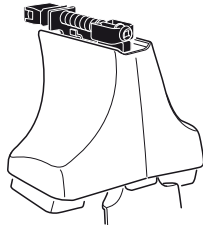

Kit 1037

HYUNDAI Sonata, 4-dr Sedan, 94-97

480R
754

480

750

Kit

	X
HYUNDAI Sonata, 4-dr Sedan, 94-97	39

	Y
HYUNDAI Sonata, 4-dr Sedan, 94-97	35

	X inch	X mm
HYUNDAI Sonata, 4-dr Sedan, 94-97	41"	1041 mm

	Y inch	Y mm
HYUNDAI Sonata, 4-dr Sedan, 94-97	39 ³ / ₈ "	1001 mm

4

HYUNDAI Sonata, 4-dr Sedan, 94-97

5

	X mm	Y mm	X inch	Y inch
HYUNDAI Sonata, 4-dr Sedan, 94-97	220 mm	650 mm	8 ⁵ / ₈ "	25 ⁵ / ₈ "