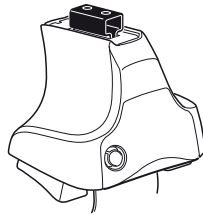

Kit 1037

HYUNDAI Sonata, 4-dr Sedan, 94-97

480R
754

480

750

Kit

	X
HYUNDAI Sonata, 4-dr Sedan, 94-97	39

	Y
HYUNDAI Sonata, 4-dr Sedan, 94-97	35

	X inch	X mm
HYUNDAI Sonata, 4-dr Sedan, 94-97	41"	1041 mm

	Y inch	Y mm
HYUNDAI Sonata, 4-dr Sedan, 94-97	39 ³ / ₈ "	1001 mm

4

HYUNDAI Sonata, 4-dr Sedan, 94-97

5

	X mm	Y mm	X inch	Y inch
HYUNDAI Sonata, 4-dr Sedan, 94-97	220 mm	650 mm	8 ⁵ / ₈ "	25 ⁵ / ₈ "