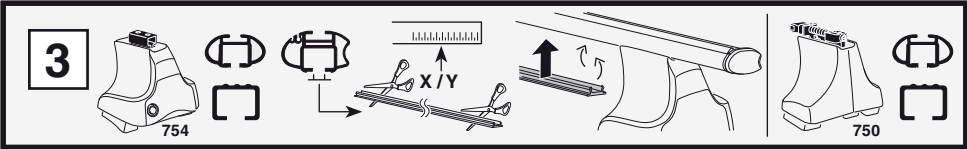

Kit 1037

HYUNDAI Sonata, 4-dr Sedan, 94-97

480R
754

480

750

Kit

	X
HYUNDAI Sonata, 4-dr Sedan, 94-97	39

	Y
HYUNDAI Sonata, 4-dr Sedan, 94-97	35

	X inch	X mm
HYUNDAI Sonata, 4-dr Sedan, 94-97	41"	1041 mm

	Y inch	Y mm
HYUNDAI Sonata, 4-dr Sedan, 94-97	39 ³ / ₈ "	1001 mm

4

HYUNDAI Sonata, 4-dr Sedan, 94-97

5

	X mm	Y mm	X inch	Y inch
HYUNDAI Sonata, 4-dr Sedan, 94-97	220 mm	650 mm	8 ⁵ / ₈ "	25 ⁵ / ₈ "