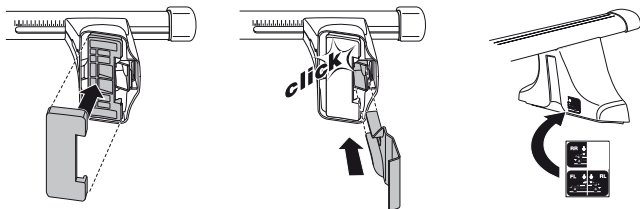

Kit 1037

HYUNDAI Sonata, 4-dr Sedan, 94-97

480R
754

480

750

Kit

	X
HYUNDAI Sonata, 4-dr Sedan, 94-97	39

	Y
HYUNDAI Sonata, 4-dr Sedan, 94-97	35

	X inch	X mm
HYUNDAI Sonata, 4-dr Sedan, 94-97	41"	1041 mm

	Y inch	Y mm
HYUNDAI Sonata, 4-dr Sedan, 94-97	39 ³ / ₈ "	1001 mm

4

HYUNDAI Sonata, 4-dr Sedan, 94-97

5

	X mm	Y mm	X inch	Y inch
HYUNDAI Sonata, 4-dr Sedan, 94-97	220 mm	650 mm	8 ⁵ / ₈ "	25 ⁵ / ₈ "