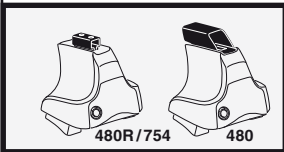

Kit 1037

HYUNDAI Sonata, 4-dr Sedan, 94-97

480R
754

480

750

Kit

	X
HYUNDAI Sonata, 4-dr Sedan, 94-97	39

	Y
HYUNDAI Sonata, 4-dr Sedan, 94-97	35

	X inch	X mm
HYUNDAI Sonata, 4-dr Sedan, 94-97	41"	1041 mm

	Y inch	Y mm
HYUNDAI Sonata, 4-dr Sedan, 94-97	39 ³ / ₈ "	1001 mm

4

HYUNDAI Sonata, 4-dr Sedan, 94-97

5

	X mm	Y mm	X inch	Y inch
HYUNDAI Sonata, 4-dr Sedan, 94-97	220 mm	650 mm	8 ⁵ / ₈ "	25 ⁵ / ₈ "