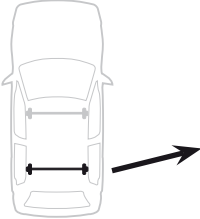

Kit 1037

HYUNDAI Sonata, 4-dr Sedan, 94-97

480R
754

480

750

Kit

	X
HYUNDAI Sonata, 4-dr Sedan, 94-97	39

	Y
HYUNDAI Sonata, 4-dr Sedan, 94-97	35

	X inch	X mm
HYUNDAI Sonata, 4-dr Sedan, 94-97	41"	1041 mm

	Y inch	Y mm
HYUNDAI Sonata, 4-dr Sedan, 94-97	39 ³ / ₈ "	1001 mm

4

HYUNDAI Sonata, 4-dr Sedan, 94-97

5

	X mm	Y mm	X inch	Y inch
HYUNDAI Sonata, 4-dr Sedan, 94-97	220 mm	650 mm	8 ⁵ / ₈ "	25 ⁵ / ₈ "