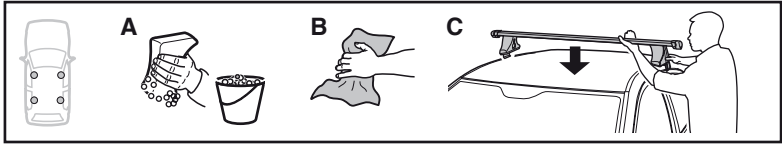

	X inch	X mm
HYUNDAI Sonata, 4-dr Sedan, 94-97	41"	1041 mm

	Y inch	Y mm
HYUNDAI Sonata, 4-dr Sedan, 94-97	39 ³ / ₈ "	1001 mm

4

HYUNDAI Sonata, 4-dr Sedan, 94-97

5

	X mm	Y mm	X inch	Y inch
HYUNDAI Sonata, 4-dr Sedan, 94-97	220 mm	650 mm	8 ⁵ / ₈ "	25 ⁵ / ₈ "