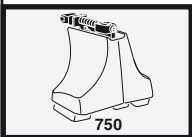

Kit 1037

HYUNDAI Sonata, 4-dr Sedan, 94-97

480R
754

480

750

Kit

	X
HYUNDAI Sonata, 4-dr Sedan, 94-97	39

	Y
HYUNDAI Sonata, 4-dr Sedan, 94-97	35

	X inch	X mm
HYUNDAI Sonata, 4-dr Sedan, 94-97	41"	1041 mm

	Y inch	Y mm
HYUNDAI Sonata, 4-dr Sedan, 94-97	39 ³ / ₈ "	1001 mm

4

HYUNDAI Sonata, 4-dr Sedan, 94-97

5

	X mm	Y mm	X inch	Y inch
HYUNDAI Sonata, 4-dr Sedan, 94-97	220 mm	650 mm	8 ⁵ / ₈ "	25 ⁵ / ₈ "