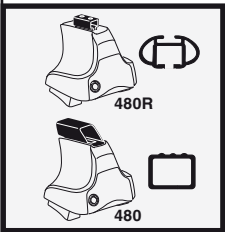

Kit 1037

HYUNDAI Sonata, 4-dr Sedan, 94-97

480R
754

480

750

Kit

	X
HYUNDAI Sonata, 4-dr Sedan, 94-97	39

	Y
HYUNDAI Sonata, 4-dr Sedan, 94-97	35

	X inch	X mm
HYUNDAI Sonata, 4-dr Sedan, 94-97	41"	1041 mm

	Y inch	Y mm
HYUNDAI Sonata, 4-dr Sedan, 94-97	39 ³ / ₈ "	1001 mm

4

HYUNDAI Sonata, 4-dr Sedan, 94-97

5

	X mm	Y mm	X inch	Y inch
HYUNDAI Sonata, 4-dr Sedan, 94-97	220 mm	650 mm	8 ⁵ / ₈ "	25 ⁵ / ₈ "