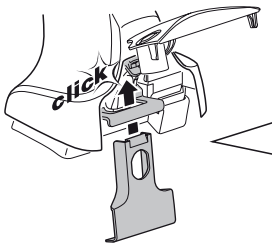

4

DAIHATSU Move, 5-dr MPV, 02-