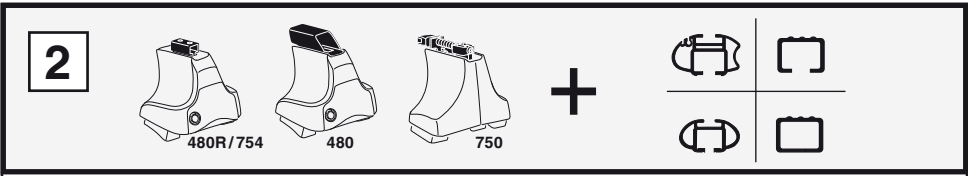

Kit 1307

DAIHATSU Move, 5-dr MPV, 02-

x2	x2	x2	x2	x2
x2	x2	x2	x2	x2
x2	x2	x4	x2	x2
x4		x4		

Kit

3

754

750

1

2

DAIHATSU Move, 5-dr MPV, 02-

X
33,5

1

2

DAIHATSU Move, 5-dr MPV, 02-

Y
33

480R