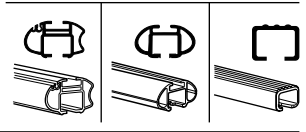

Kit 1433

DAIHATSU Trevis, 5-dr Hatchback, 06-09

480R
754