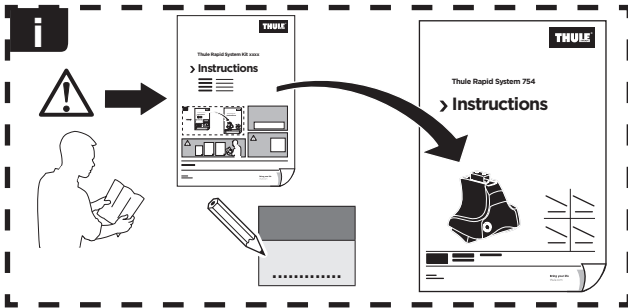

Thule Rapid System Kit 1655

> Instructions

HYUNDAI Azera, 4-dr Sedan, 11-16

HYUNDAI Grandeur, 4-dr Sedan, 11-16

ISO 11154-E

336 x2

337 x2

1192 x2