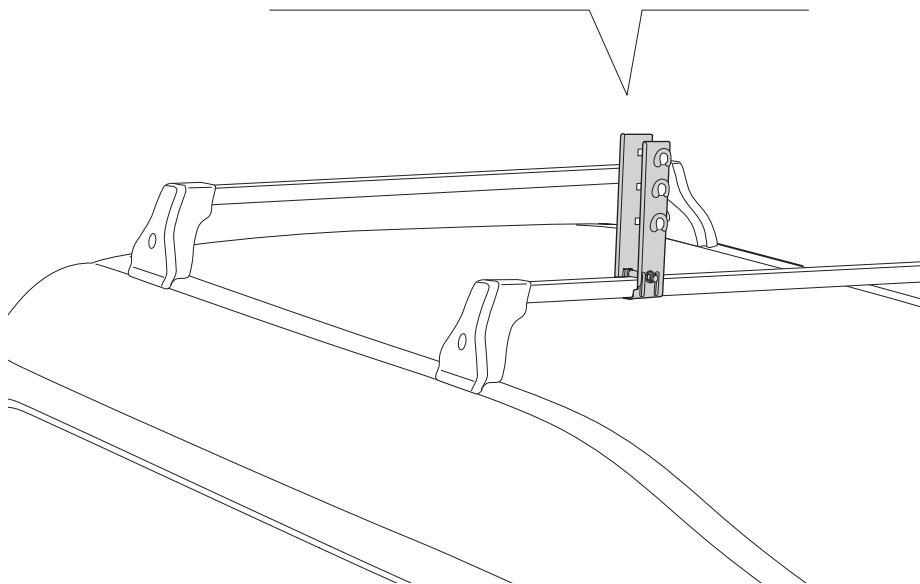

➤ Instructions

Thule Ladder Carrier 548000

i

1

2

3

x3

x3