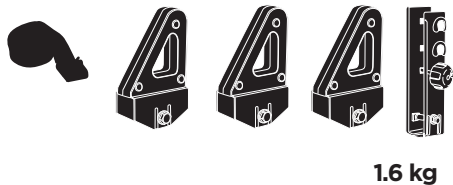

➤ Instructions

Thule Ladder Carrier 548000

i

1

2

3

x3

x3

x3

4

x1

5

6

A

B

C