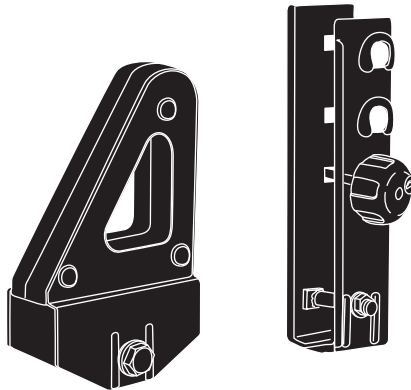

➤ Instructions

Thule Ladder Carrier 548000

i

1

2

3

x3

x3

x3

4

x1

5

6

A

B

C

Thule One-Key System

450400  (x4)

450600  (x6)

450800  (x8)

451200  (x12)

451600  (x16)