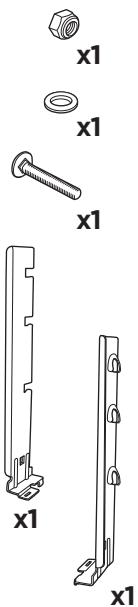

➤ Instructions

Thule Ladder Carrier 548000

i

1

2

3

x3

x3

x3

4

x1

5

6

A

B

C

Thule One-Key System

450400  (x4)

450600  (x6)

450800  (x8)

451200  (x12)

451600  (x16)