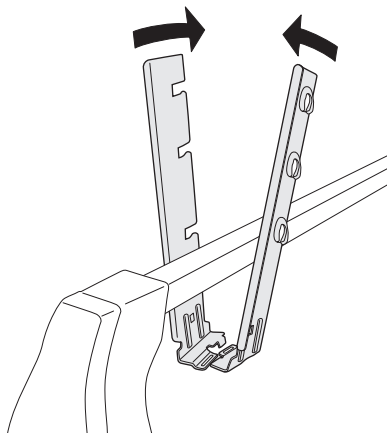

➤ Instructions

Thule Ladder Carrier 548000

i

1

2

3

x3

x3