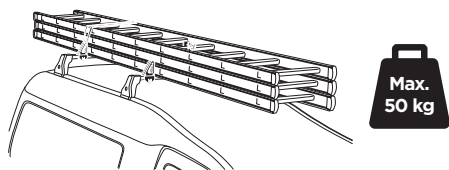

➤ Instructions

Thule Ladder Carrier 548000

i

1

2

3

x3

x3

x3

4

x1

5

6

A

B

C