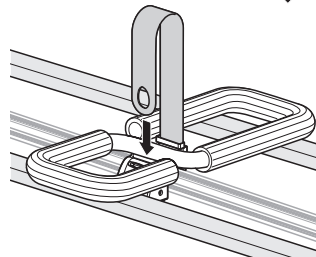

i

10-15 kg

click

1

-  x4
- 26 mm  x4
-  x4
-  x4

2

-  x4
- 12 mm  x4
-  x2

3

4

5

i

6

i

ok ✓

Not ok

Thule Ladder Step Adapter
310000